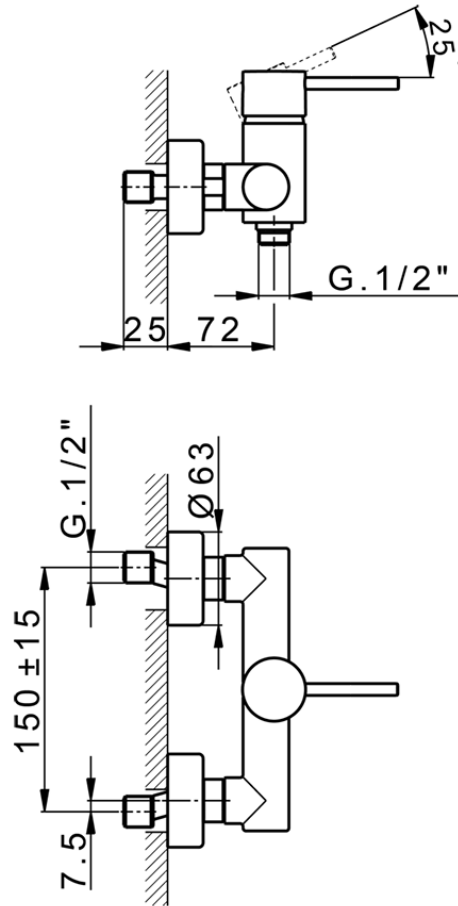

Single lever shower mixer M32\_MT000440

MT000440

<https://en.huberitalia.com/single-lever-shower-mixer-m32-mt000440>

2026-04-10