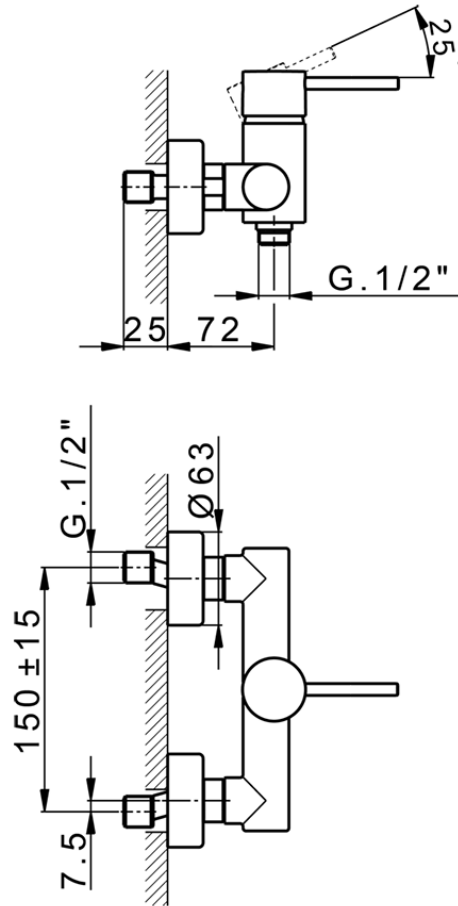

Single lever shower mixer M32_MT000440

MT000440

<https://en.huberitalia.com/single-lever-shower-mixer-m32-mt000440>

2026-05-15