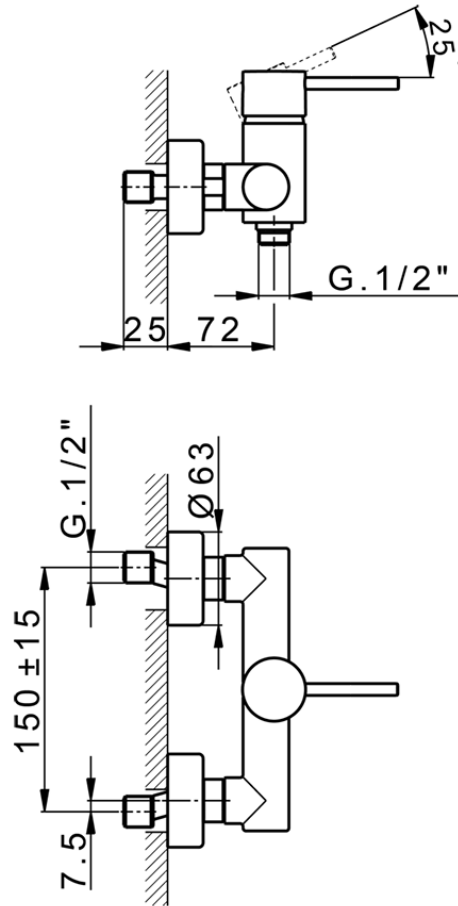

Single lever shower mixer M32_MT000440

MT000440

<https://en.huberitalia.com/single-lever-shower-mixer-m32-mt000440>

2026-04-05