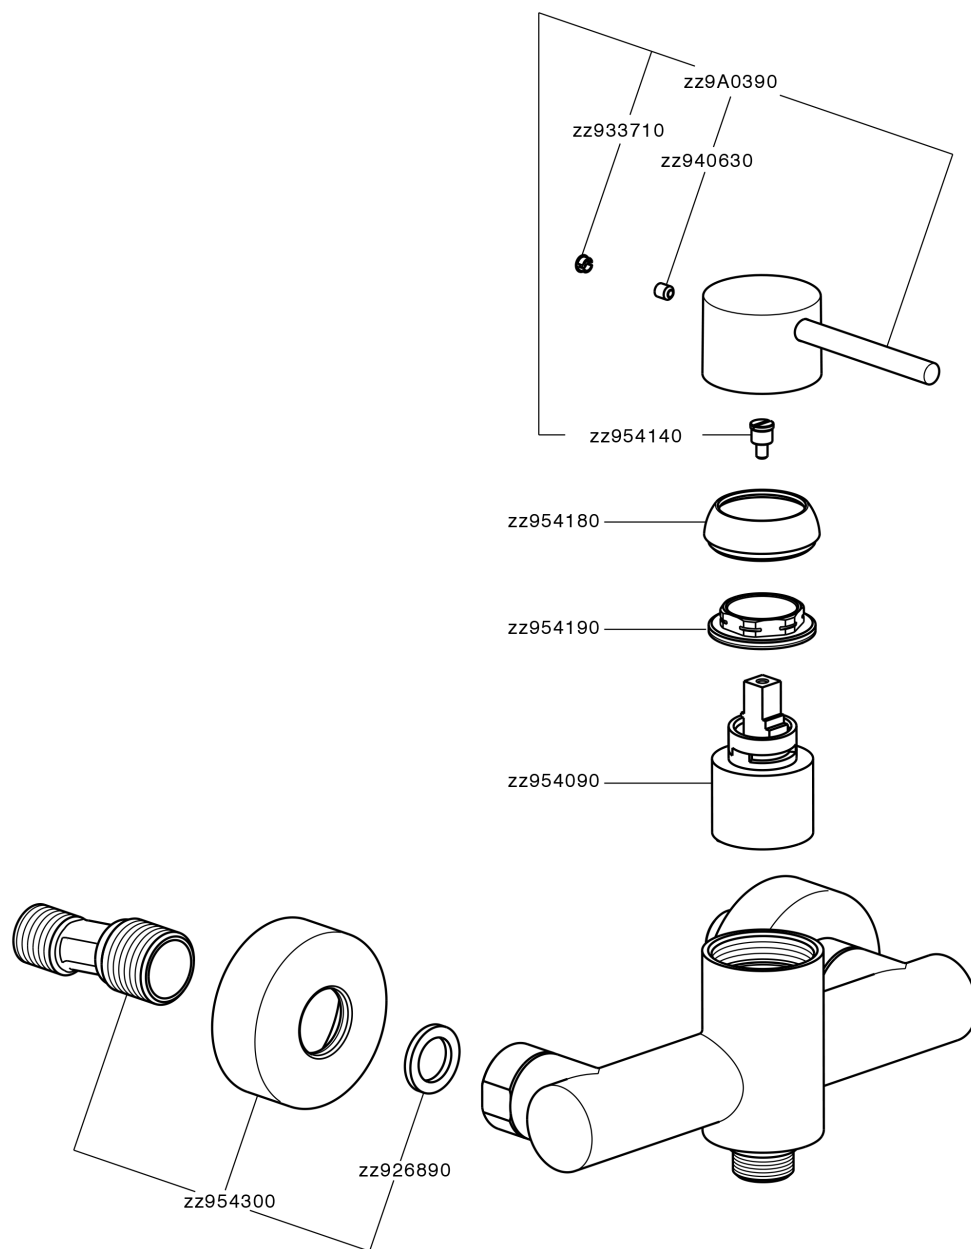

## Single lever shower mixer M32\_MT000440

MT000440

<https://en.huberitalia.com/single-lever-shower-mixer-m32-mt000440>

2026-06-06