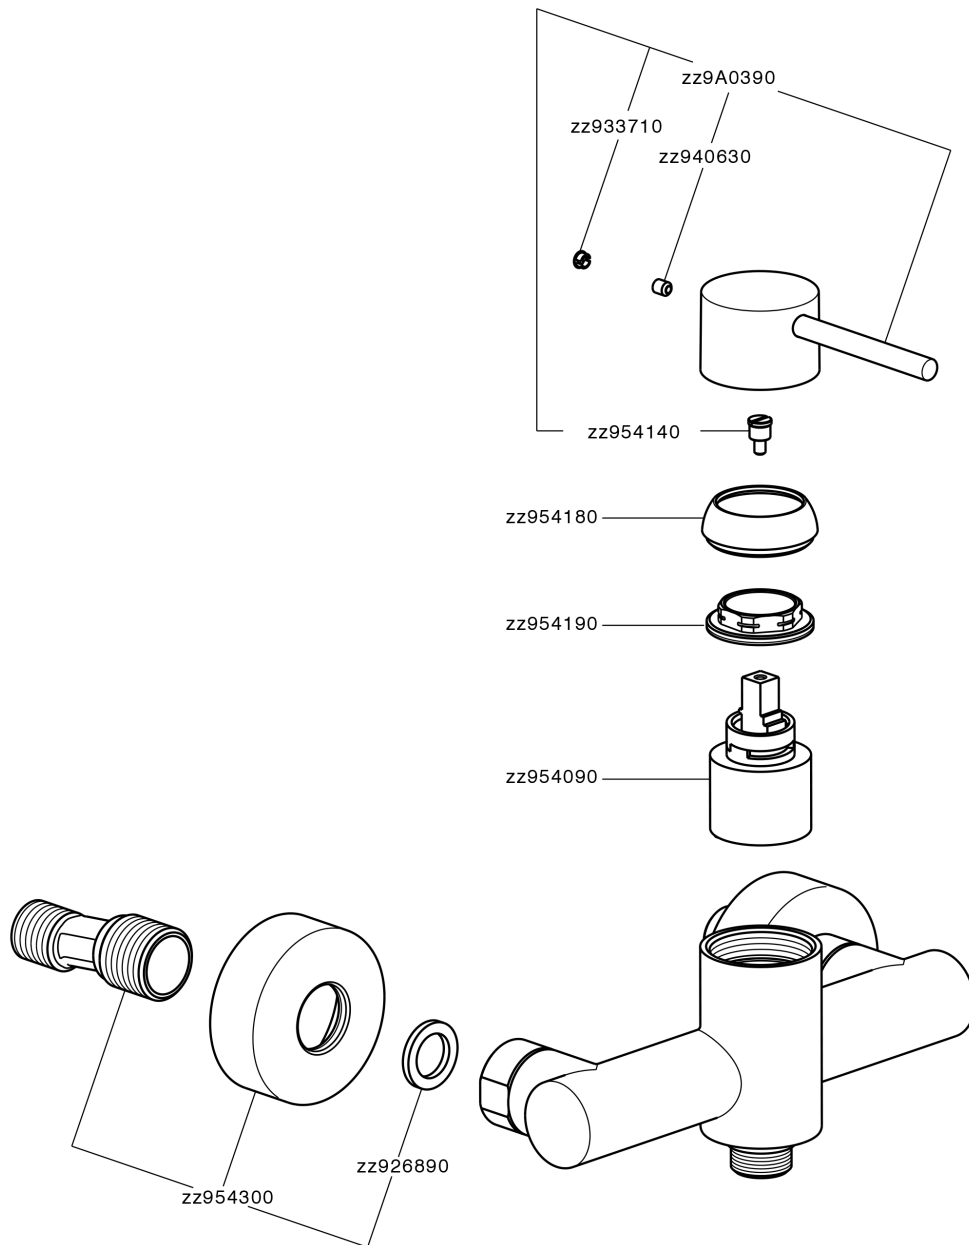

Single lever shower mixer M32_MT000440

MODEL **MT000440**

Single lever shower mixer, without shower set, 1/2" M flexible connection

AVAILABLE FINISHINGS

-  **21** 21 Chrome
-  **26** 26 Old Copper
-  **2F** 2F Brushed Nickel
-  **2W** 2W Brushed Gold
-  **40** 40 Matt Black
-  **4Q** 4Q Matt White

CHARACTERISTICS

Cartridge Spare Parts **ZZ95409000**

35 mm Cartridge

EcoStop

EcoStop feature limits water flow to approximately 50% of maximum output with one point of resistance on setting. Push slightly past the middle stop only when full water output is required. This will save water up to 50%.

Single lever shower mixer M32_MT000440

MT000440

<https://en.huberitalia.com/single-lever-shower-mixer-m32-mt000440>

2026-04-10