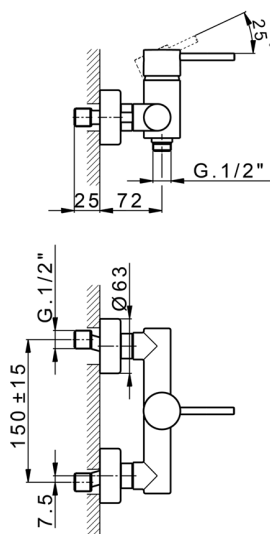

Single lever shower mixer M32_MT000440

MODEL **MT000440**

Single lever shower mixer, without shower set, 1/2" M flexible connection

AVAILABLE FINISHINGS

-  **21** 21 Chrome
-  **26** 26 Old Copper
-  **2F** 2F Brushed Nickel
-  **2W** 2W Brushed Gold
-  **40** 40 Matt Black
-  **4Q** 4Q Matt White

CHARACTERISTICS

Cartridge Spare Parts **ZZ95409000**

35 mm Cartridge

EcoStop

EcoStop feature limits water flow to approximately 50% of maximum output with one point of resistance on setting. Push slightly past the middle stop only when full water output is required. This will save water up to 50%.

Single lever shower mixer M32_MT000440

MT000440

<https://en.huberitalia.com/single-lever-shower-mixer-m32-mt000440>

2026-04-10