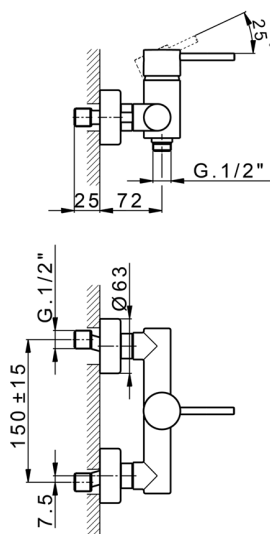

Single lever shower mixer M32_MT000440

MODEL **MT000440**

Single lever shower mixer, without shower set, 1/2" M flexible connection

AVAILABLE FINISHINGS

-  **21** 21 Chrome
-  **26** 26 Old Copper
-  **2F** 2F Brushed Nickel
-  **2W** 2W Brushed Gold
-  **40** 40 Matt Black
-  **4Q** 4Q Matt White

CHARACTERISTICS

Cartridge Spare Parts **ZZ95409000**

35 mm Cartridge

EcoStop

EcoStop feature limits water flow to approximately 50% of maximum output with one point of resistance on setting. Push slightly past the middle stop only when full water output is required. This will save water up to 50%.

Single lever shower mixer M32_MT000440

MT000440

<https://en.huberitalia.com/single-lever-shower-mixer-m32-mt000440>

2026-04-06