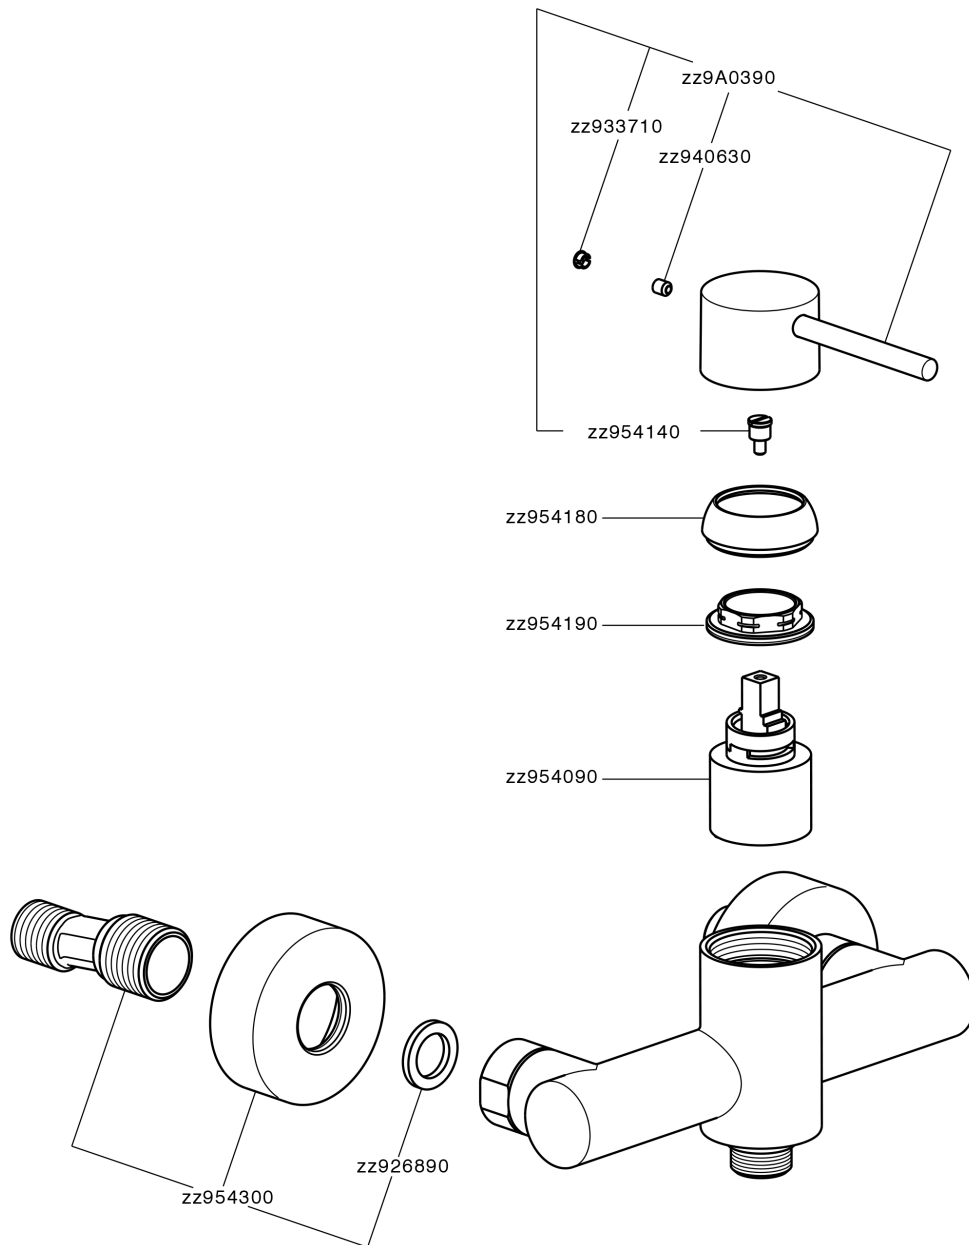

Single lever shower mixer M32_MT000440

MODEL **MT000440**

Single lever shower mixer, without shower set, 1/2" M flexible connection

AVAILABLE FINISHINGS

-  **21** 21 Chrome
-  **26** 26 Old Copper
-  **2F** 2F Brushed Nickel
-  **2W** 2W Brushed Gold
-  **40** 40 Matt Black
-  **4Q** 4Q Matt White

CHARACTERISTICS

Cartridge Spare Parts **ZZ95409000**

35 mm Cartridge

EcoStop

EcoStop feature limits water flow to approximately 50% of maximum output with one point of resistance on setting. Push slightly past the middle stop only when full water output is required. This will save water up to 50%.

Single lever shower mixer M32_MT000440

MT000440

<https://en.huberitalia.com/single-lever-shower-mixer-m32-mt000440>

2026-04-06