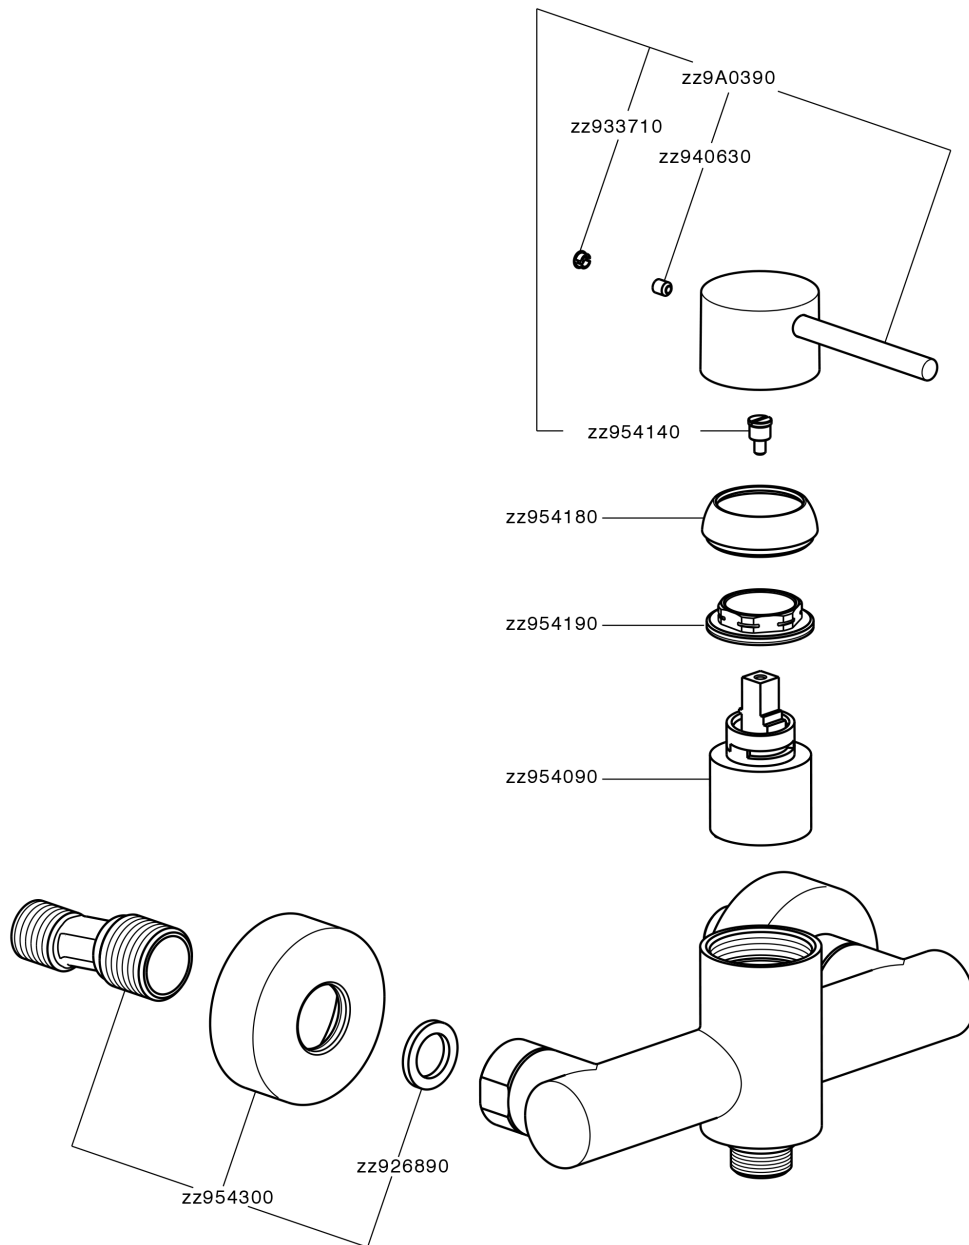

Single lever shower mixer M32_MT000440

MT000440

<https://en.huberitalia.com/single-lever-shower-mixer-m32-mt000440>

2026-04-06