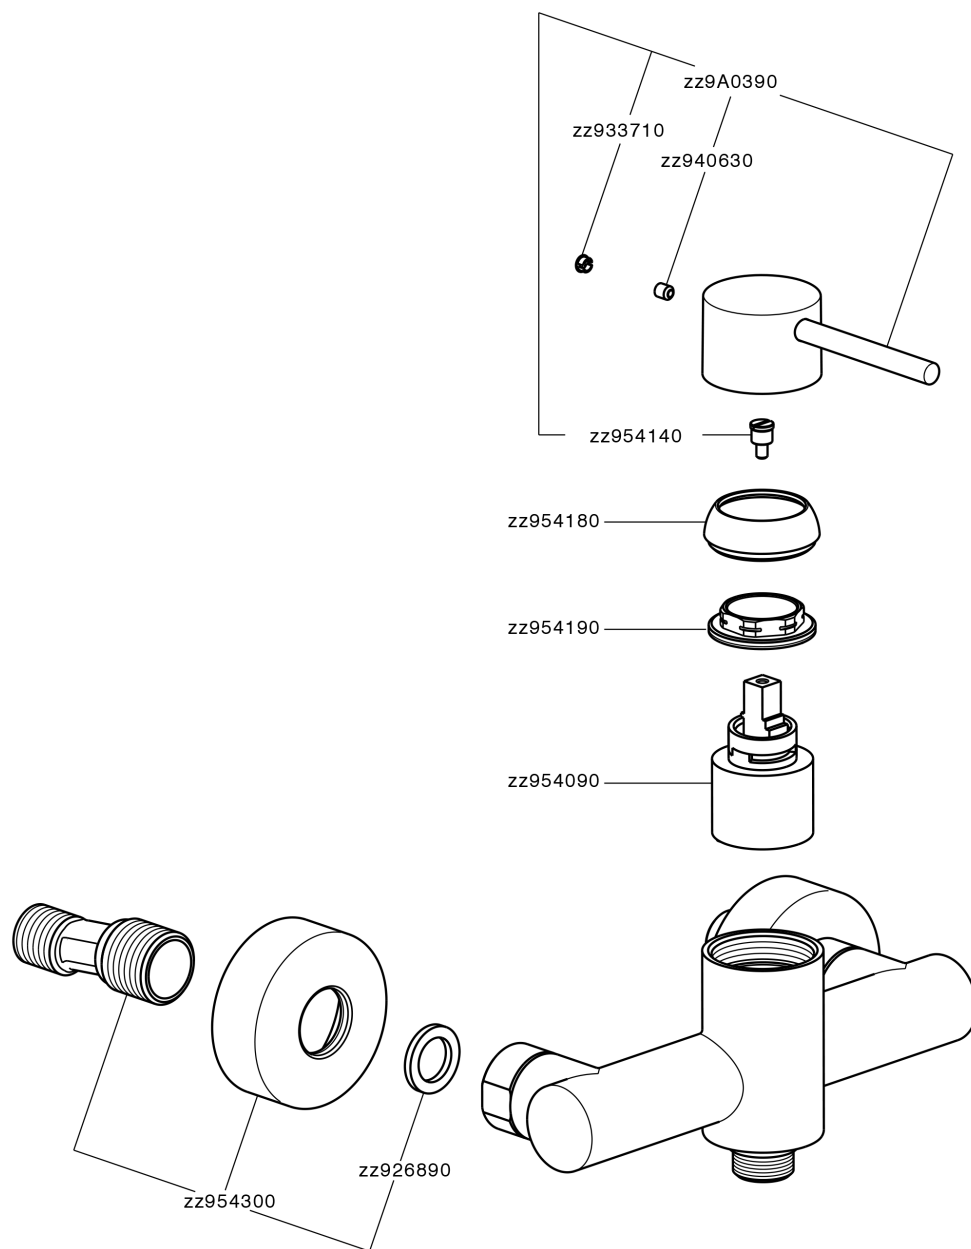

Single lever shower mixer M32_MT000440

MODEL **MT000440**

Single lever shower mixer, without shower set, 1/2" M flexible connection

AVAILABLE FINISHINGS

-  **21** 21 Chrome
-  **26** 26 Old Copper
-  **2F** 2F Brushed Nickel
-  **2W** 2W Brushed Gold
-  **40** 40 Matt Black
-  **4Q** 4Q Matt White

CHARACTERISTICS

Cartridge Spare Parts **ZZ95409000**

35 mm Cartridge

EcoStop

EcoStop feature limits water flow to approximately 50% of maximum output with one point of resistance on setting. Push slightly past the middle stop only when full water output is required. This will save water up to 50%.

Single lever shower mixer M32_MT000440

MT000440

<https://en.huberitalia.com/single-lever-shower-mixer-m32-mt000440>

2026-01-13