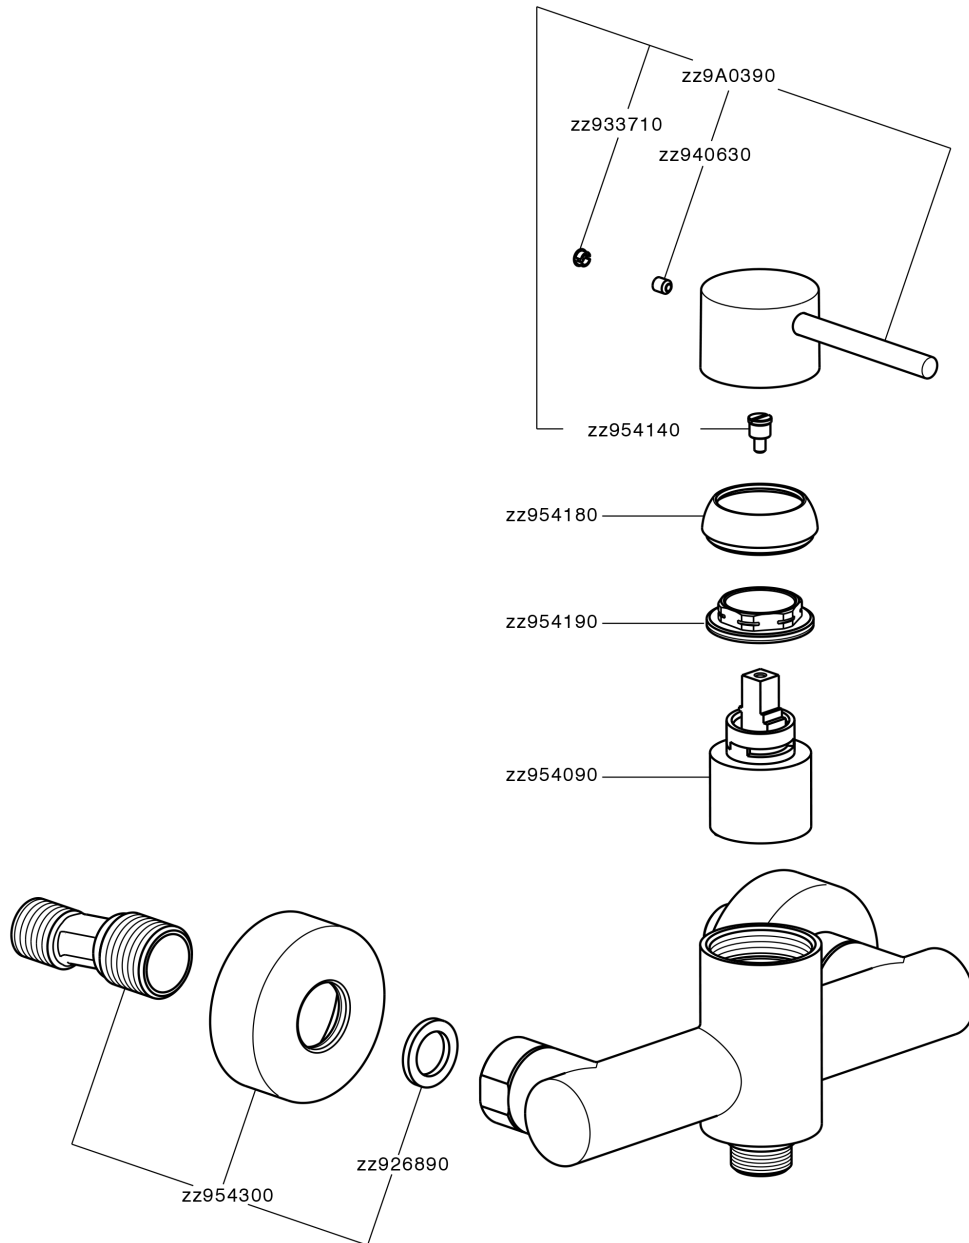

Single lever shower mixer M32_MT000440

MT000440

<https://en.huberitalia.com/single-lever-shower-mixer-m32-mt000440>

2026-06-26