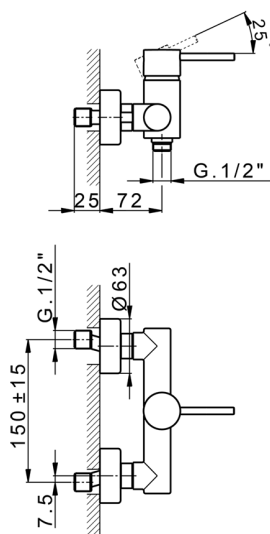

Single lever shower mixer M32_MT000440

MODEL **MT000440**

Single lever shower mixer, without shower set, 1/2" M flexible connection

AVAILABLE FINISHINGS

-  **21** 21 Chrome
-  **26** 26 Old Copper
-  **2F** 2F Brushed Nickel
-  **2W** 2W Brushed Gold
-  **40** 40 Matt Black
-  **4Q** 4Q Matt White

CHARACTERISTICS

Cartridge Spare Parts **ZZ95409000**

35 mm Cartridge

EcoStop

EcoStop feature limits water flow to approximately 50% of maximum output with one point of resistance on setting. Push slightly past the middle stop only when full water output is required. This will save water up to 50%.

Single lever shower mixer M32_MT000440

MT000440

<https://en.huberitalia.com/single-lever-shower-mixer-m32-mt000440>

2026-01-13