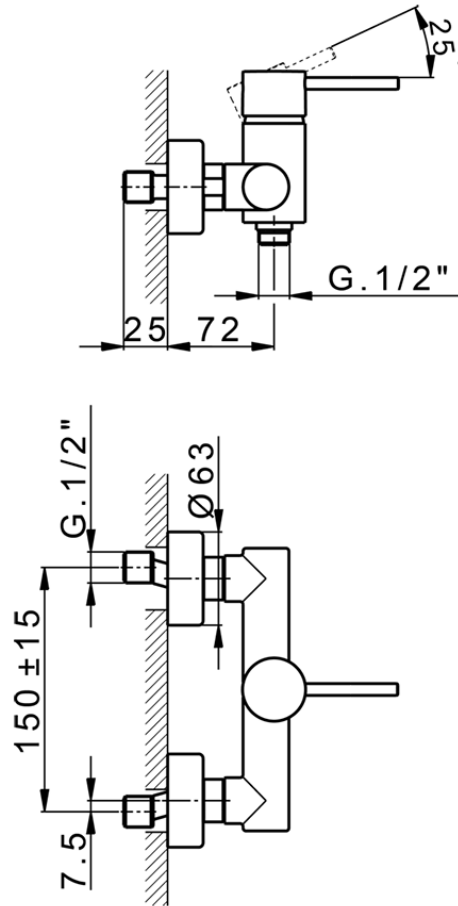

Single lever shower mixer M32_MT000440

MT000440

<https://en.huberitalia.com/single-lever-shower-mixer-m32-mt000440>

2026-06-26