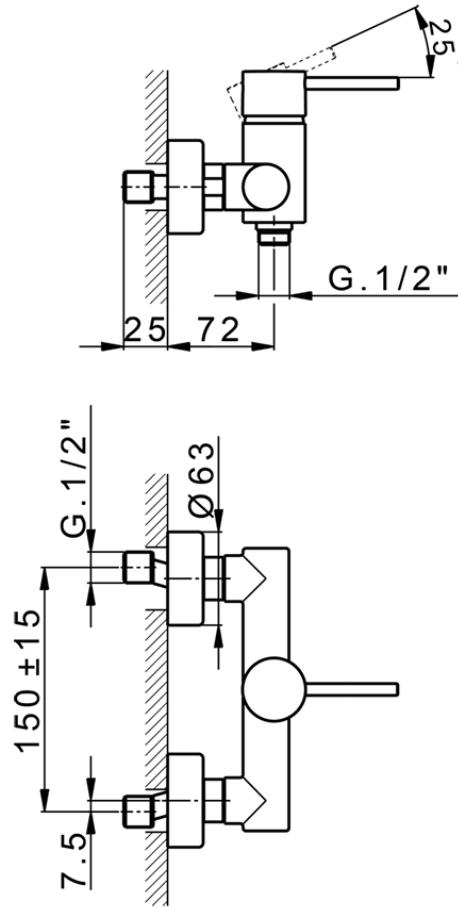

## Single lever shower mixer M32\_MT000440

MT000440

<https://en.huberitalia.com/single-lever-shower-mixer-m32-mt000440>

2026-04-06