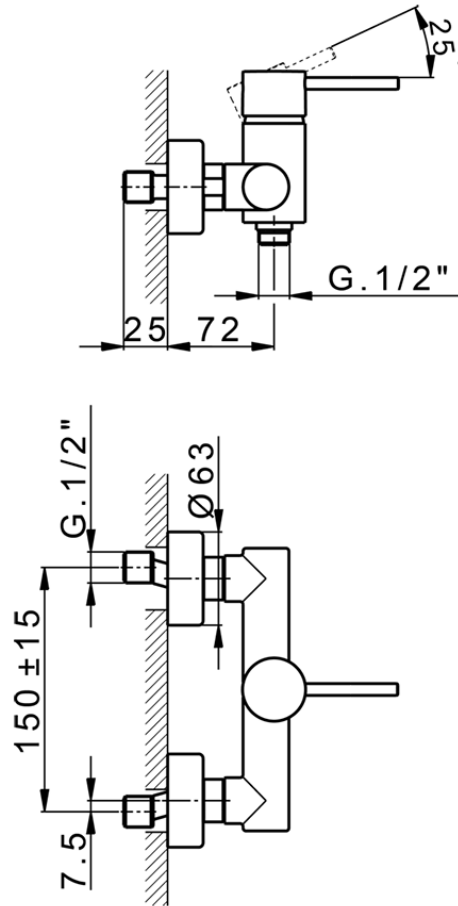

Single lever shower mixer M32_MT000440

MT000440

<https://en.huberitalia.com/single-lever-shower-mixer-m32-mt000440>

2026-06-06