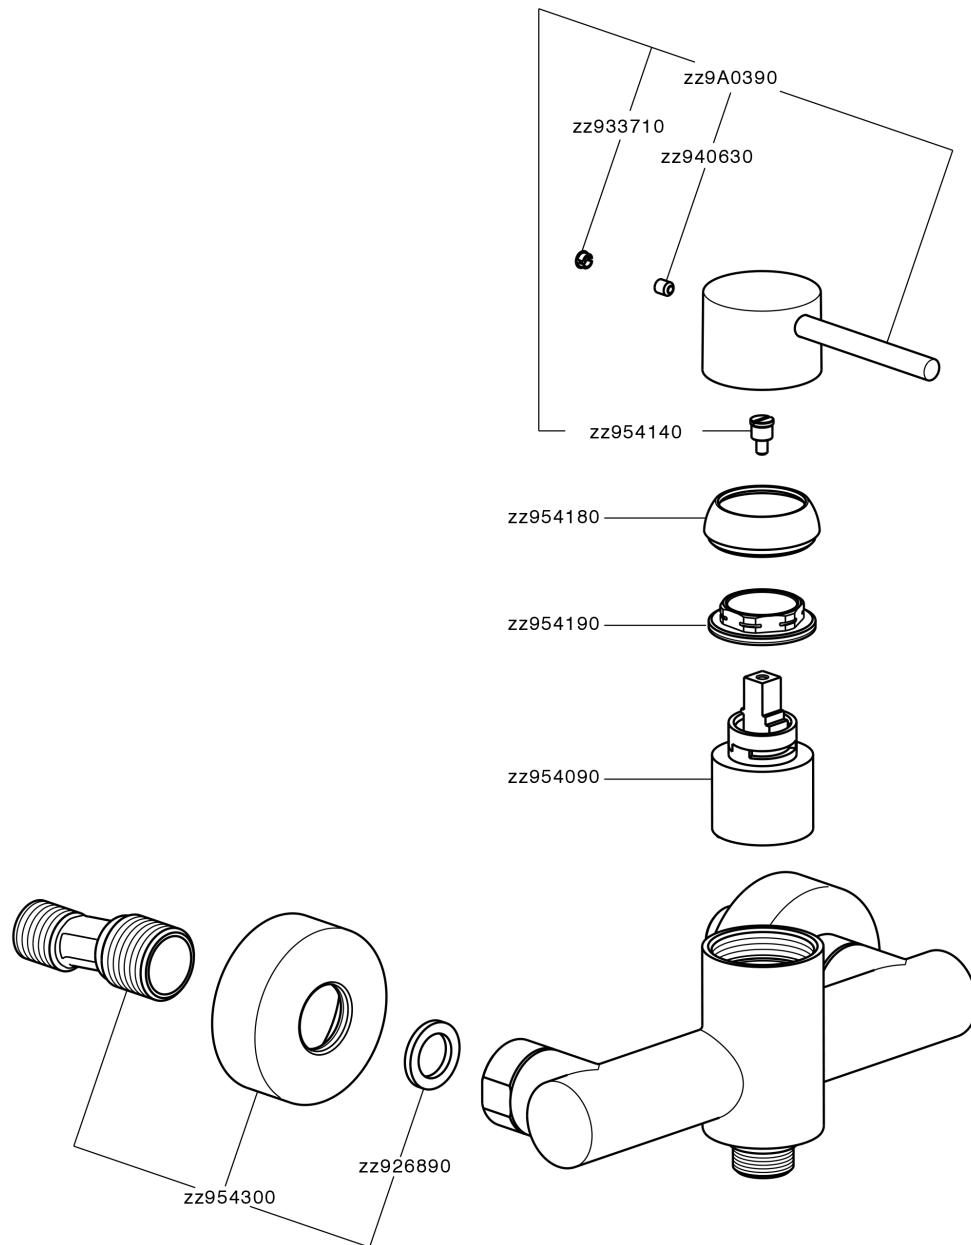

Single lever shower mixer M32_MT000440

MT000440

<https://en.huberitalia.com/single-lever-shower-mixer-m32-mt000440>

2026-04-05