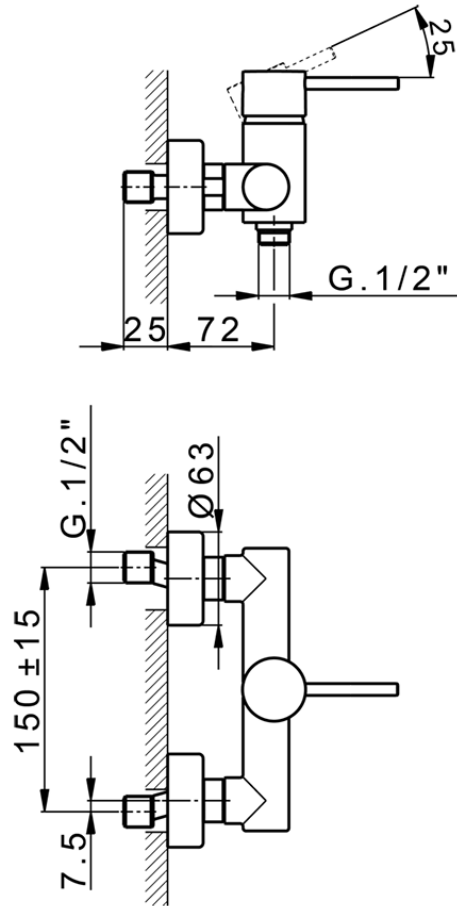

Single lever shower mixer M32_MT000440

MT000440

<https://en.huberitalia.com/single-lever-shower-mixer-m32-mt000440>

2026-04-08