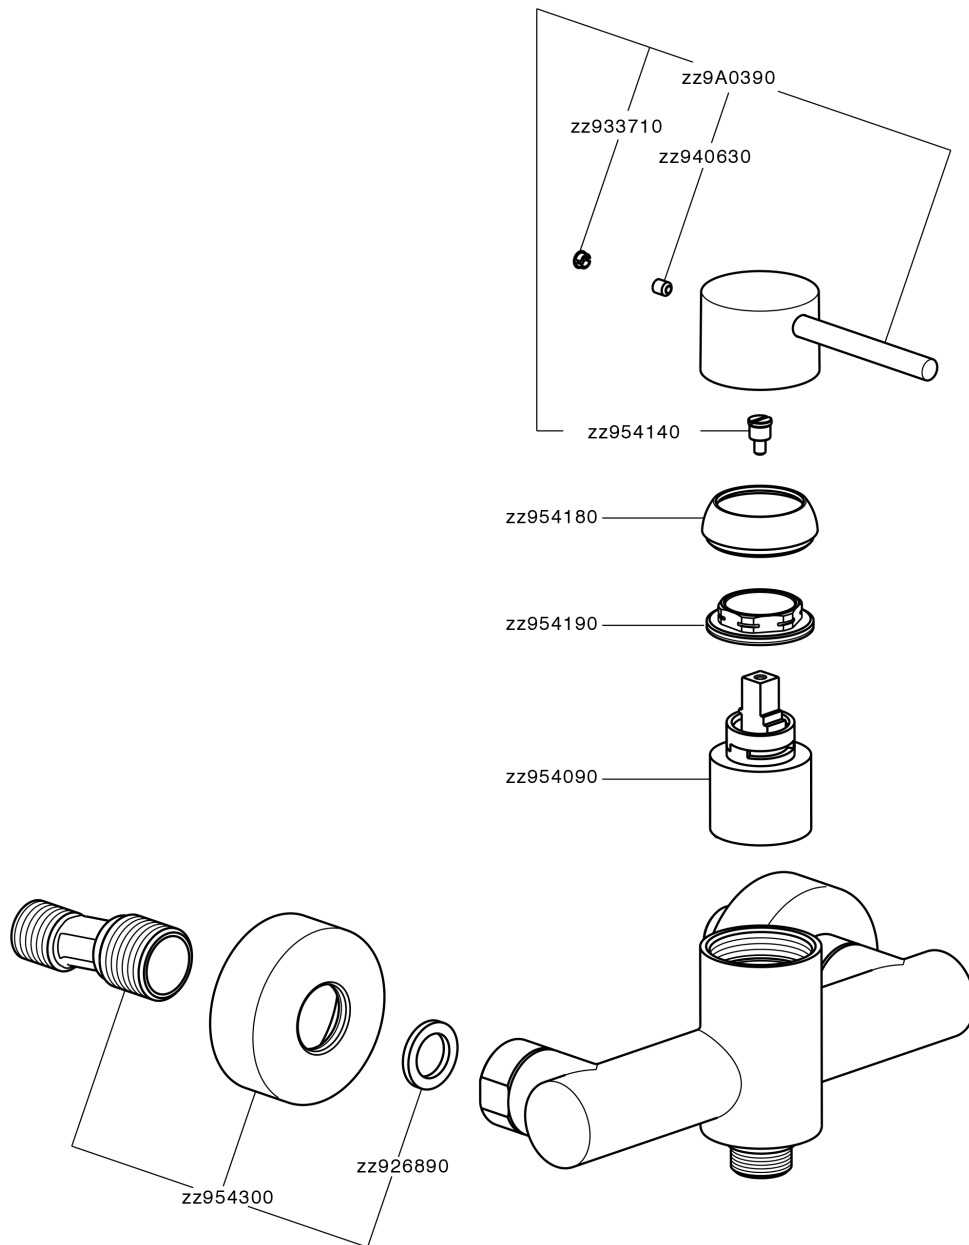

## Single lever shower mixer M32\_MT000440

MT000440

<https://en.huberitalia.com/single-lever-shower-mixer-m32-mt000440>

2026-02-24