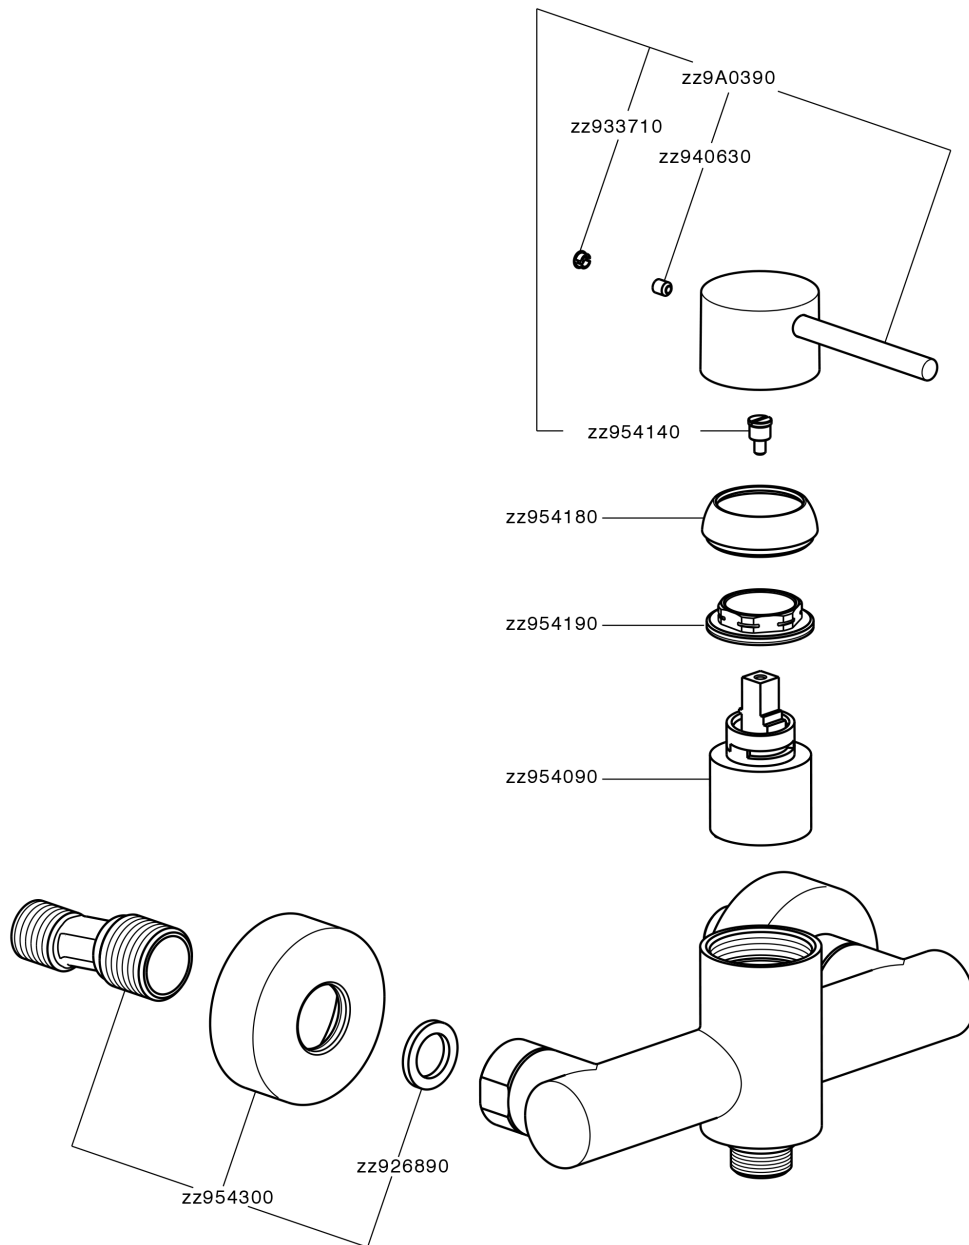

Single lever shower mixer M32_MT000440

MT000440

<https://en.huberitalia.com/single-lever-shower-mixer-m32-mt000440>

2026-05-15