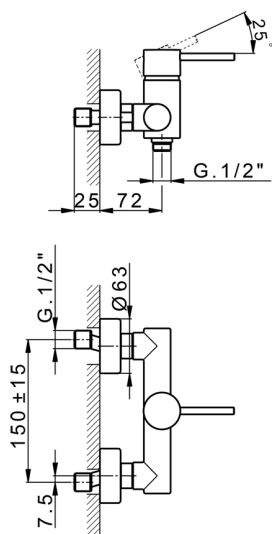

Single lever shower mixer M32_MT000440

MODEL **MT000440**

Single lever shower mixer, without shower set, 1/2" M flexible connection

AVAILABLE FINISHINGS

-  **21** 21 Chrome
-  **26** 26 Old Copper
-  **2F** 2F Brushed Nickel
-  **2W** 2W Brushed Gold
-  **40** 40 Matt Black
-  **4Q** 4Q Matt White

CHARACTERISTICS

Cartridge Spare Parts **ZZ95409000**

35 mm Cartridge

EcoStop

EcoStop feature limits water flow to approximately 50% of maximum output with one point of resistance on setting. Push slightly past the middle stop only when full water output is required. This will save water up to 50%.

Single lever shower mixer M32_MT000440

MT000440

<https://en.huberitalia.com/single-lever-shower-mixer-m32-mt000440>

2026-05-15