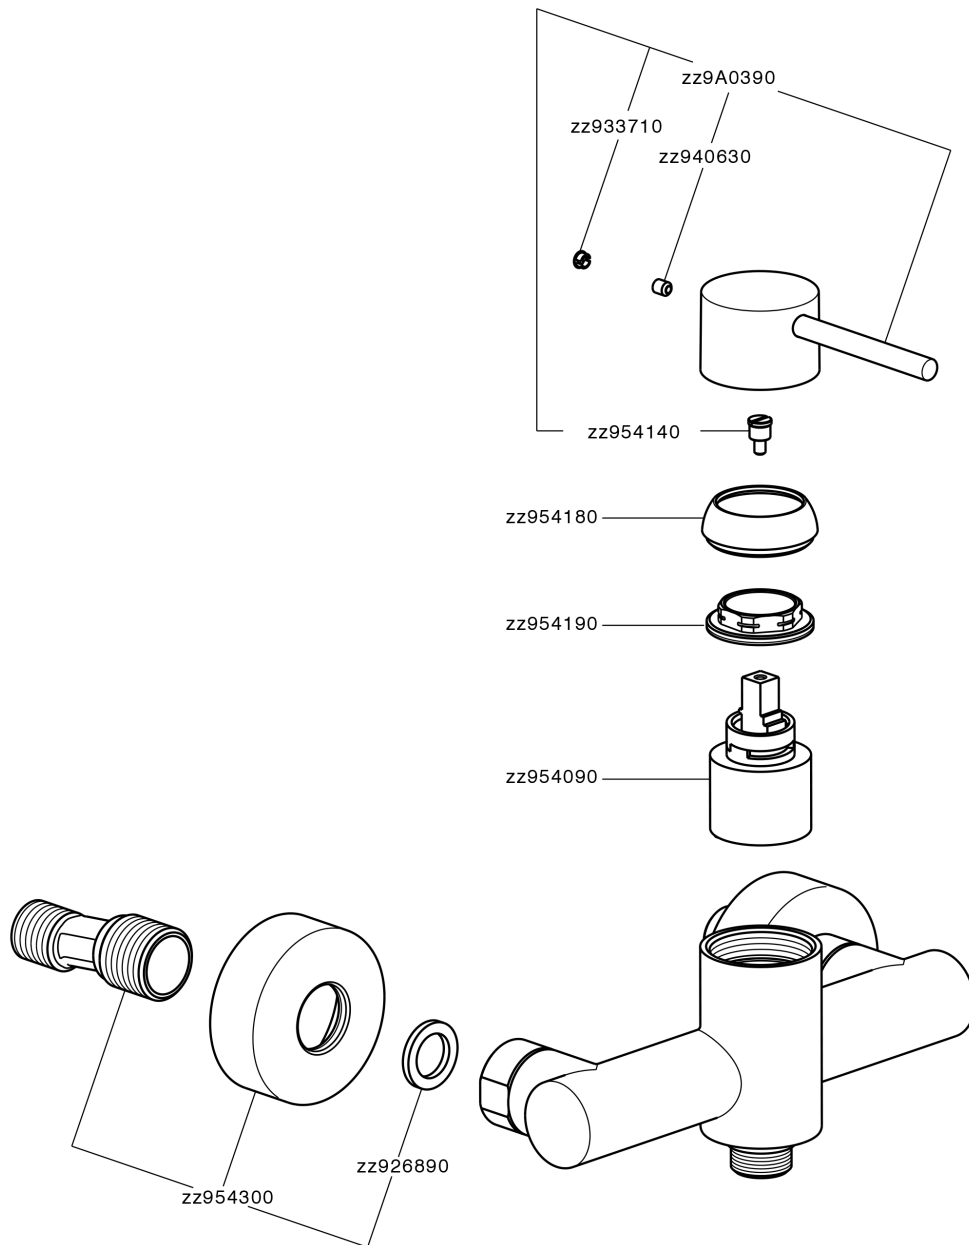

Single lever shower mixer M32_MT000440

MODEL **MT000440**

Single lever shower mixer, without shower set, 1/2" M flexible connection

AVAILABLE FINISHINGS

-  **21** 21 Chrome
-  **26** 26 Old Copper
-  **2F** 2F Brushed Nickel
-  **2W** 2W Brushed Gold
-  **40** 40 Matt Black
-  **4Q** 4Q Matt White

CHARACTERISTICS

Cartridge Spare Parts **ZZ95409000**

35 mm Cartridge

EcoStop

EcoStop feature limits water flow to approximately 50% of maximum output with one point of resistance on setting. Push slightly past the middle stop only when full water output is required. This will save water up to 50%.

Single lever shower mixer M32_MT000440

MT000440

<https://en.huberitalia.com/single-lever-shower-mixer-m32-mt000440>

2026-05-15