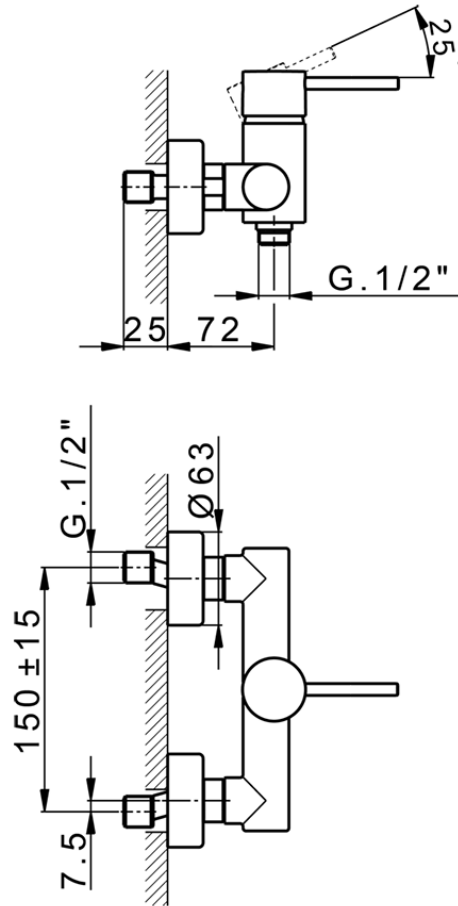

Single lever shower mixer M32_MT000440

MT000440

<https://en.huberitalia.com/single-lever-shower-mixer-m32-mt000440>

2026-06-27