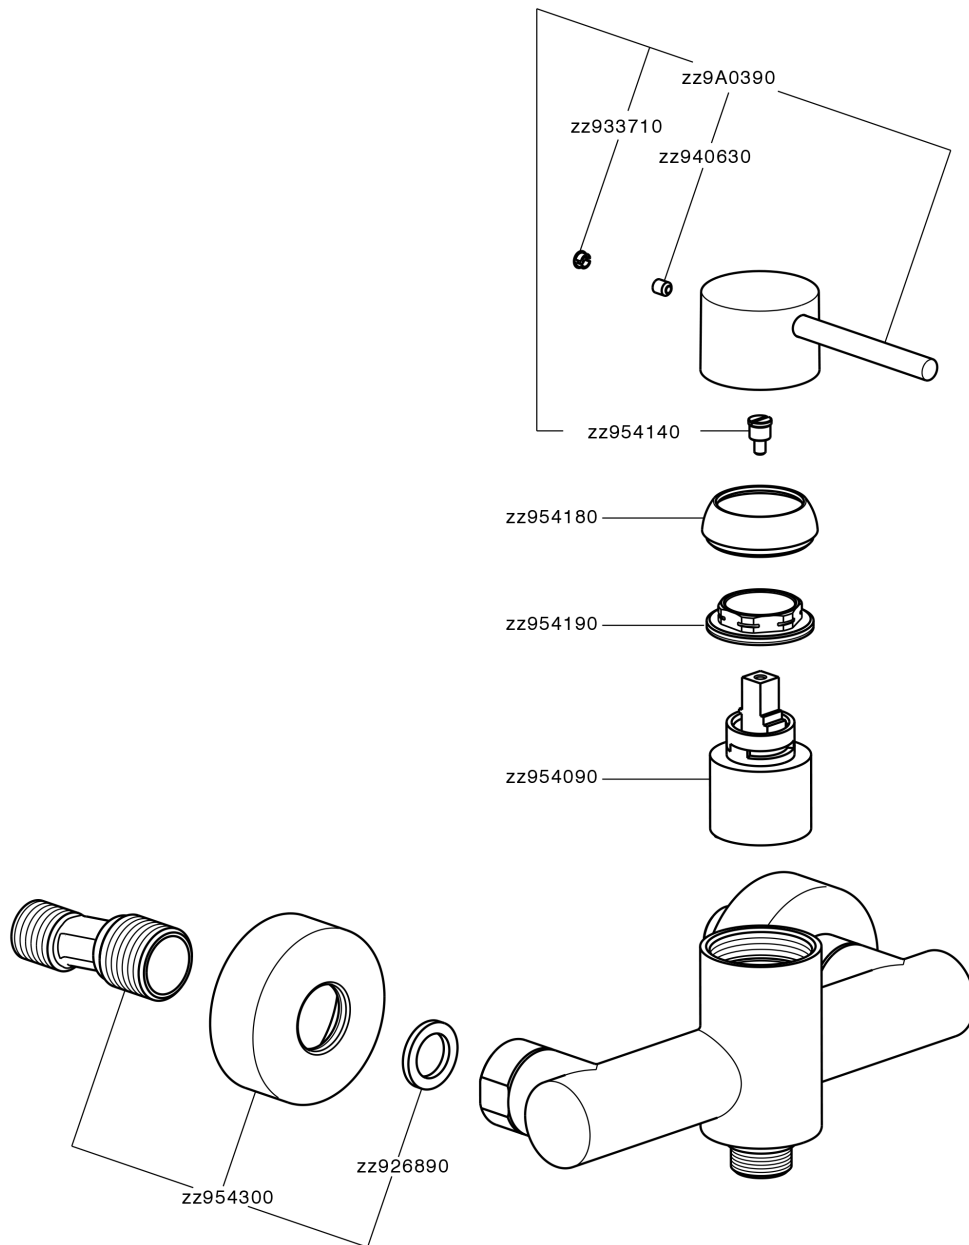

Single lever shower mixer M32_MT000440

MT000440

<https://en.huberitalia.com/single-lever-shower-mixer-m32-mt000440>

2026-06-26