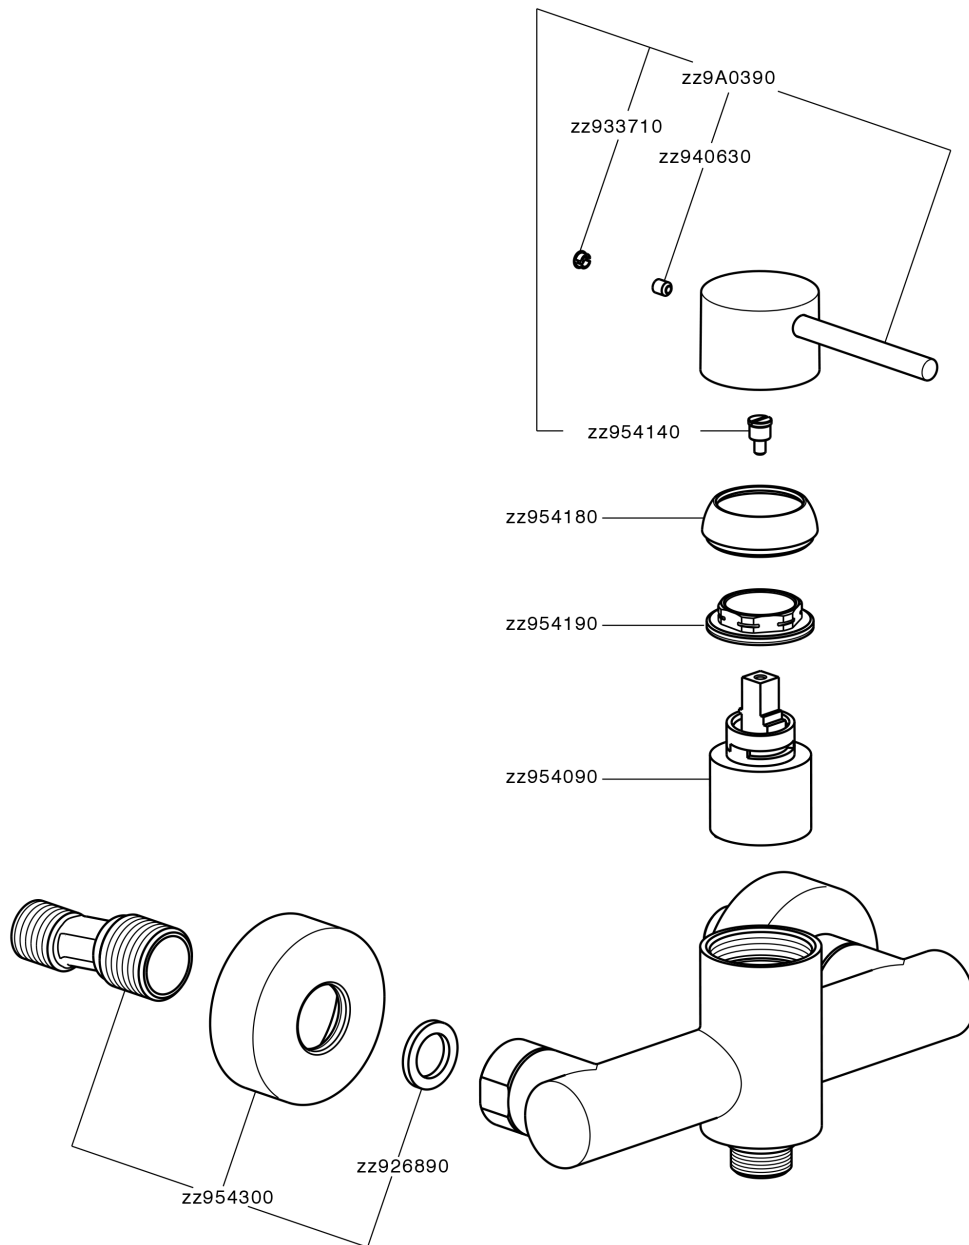

## Single lever shower mixer M32\_MT000440

MT000440

<https://en.huberitalia.com/single-lever-shower-mixer-m32-mt000440>

2026-04-08