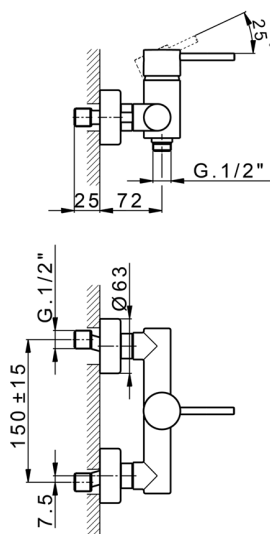

Single lever shower mixer M32_MT000440

MODEL **MT000440**

Single lever shower mixer, without shower set, 1/2" M flexible connection

AVAILABLE FINISHINGS

-  **21** 21 Chrome
-  **26** 26 Old Copper
-  **2F** 2F Brushed Nickel
-  **2W** 2W Brushed Gold
-  **40** 40 Matt Black
-  **4Q** 4Q Matt White

CHARACTERISTICS

Cartridge Spare Parts **ZZ95409000**

35 mm Cartridge

EcoStop

EcoStop feature limits water flow to approximately 50% of maximum output with one point of resistance on setting. Push slightly past the middle stop only when full water output is required. This will save water up to 50%.

Single lever shower mixer M32_MT000440

MT000440

<https://en.huberitalia.com/single-lever-shower-mixer-m32-mt000440>

2026-06-26