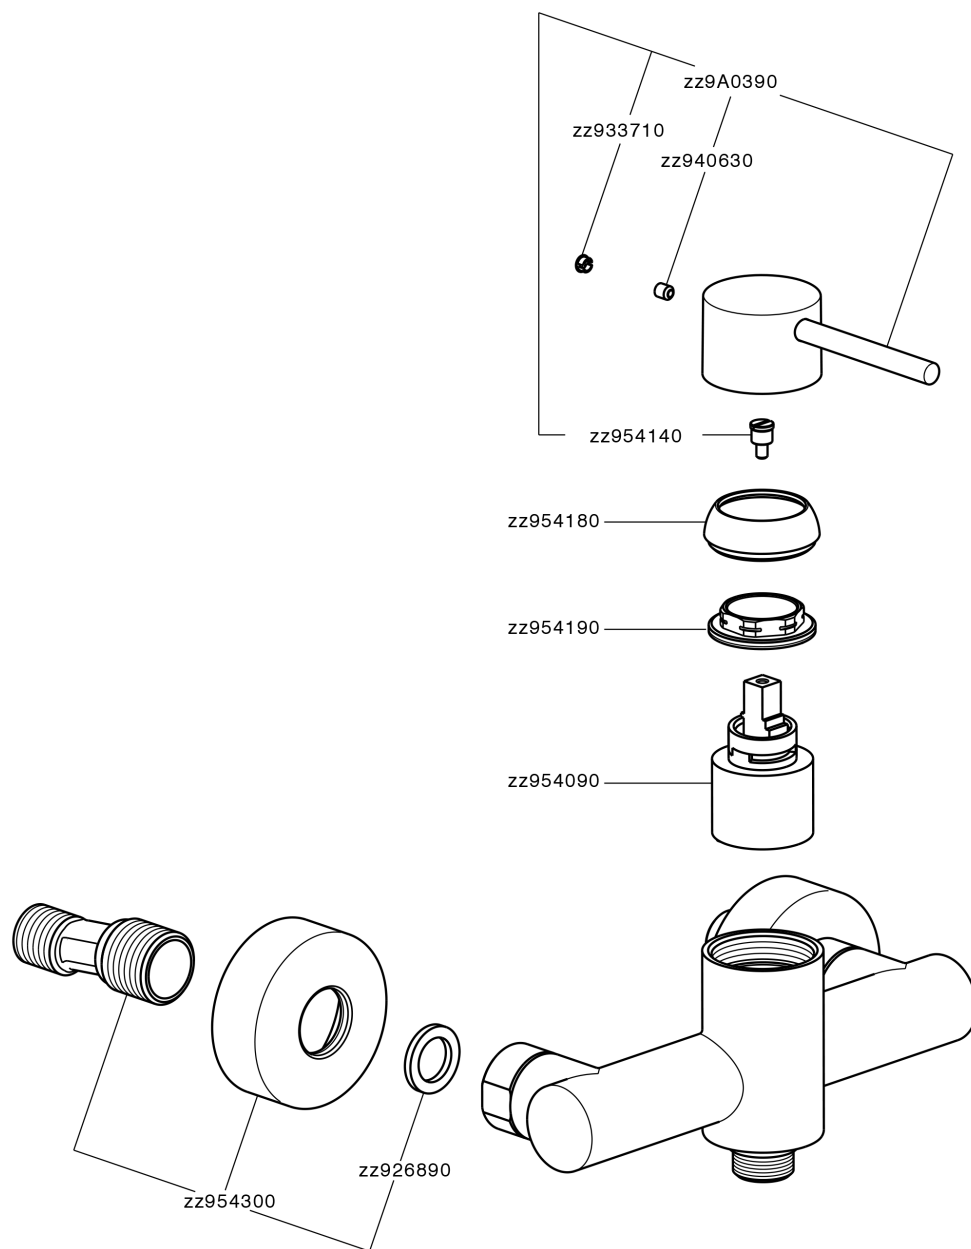

Single lever shower mixer M32_MT000440

MODEL **MT000440**

Single lever shower mixer, without shower set, 1/2" M flexible connection

AVAILABLE FINISHINGS

-  **21** 21 Chrome
-  **26** 26 Old Copper
-  **2F** 2F Brushed Nickel
-  **2W** 2W Brushed Gold
-  **40** 40 Matt Black
-  **4Q** 4Q Matt White

CHARACTERISTICS

Cartridge Spare Parts **ZZ95409000**

35 mm Cartridge

EcoStop

EcoStop feature limits water flow to approximately 50% of maximum output with one point of resistance on setting. Push slightly past the middle stop only when full water output is required. This will save water up to 50%.

Single lever shower mixer M32_MT000440

MT000440

<https://en.huberitalia.com/single-lever-shower-mixer-m32-mt000440>

2026-06-26