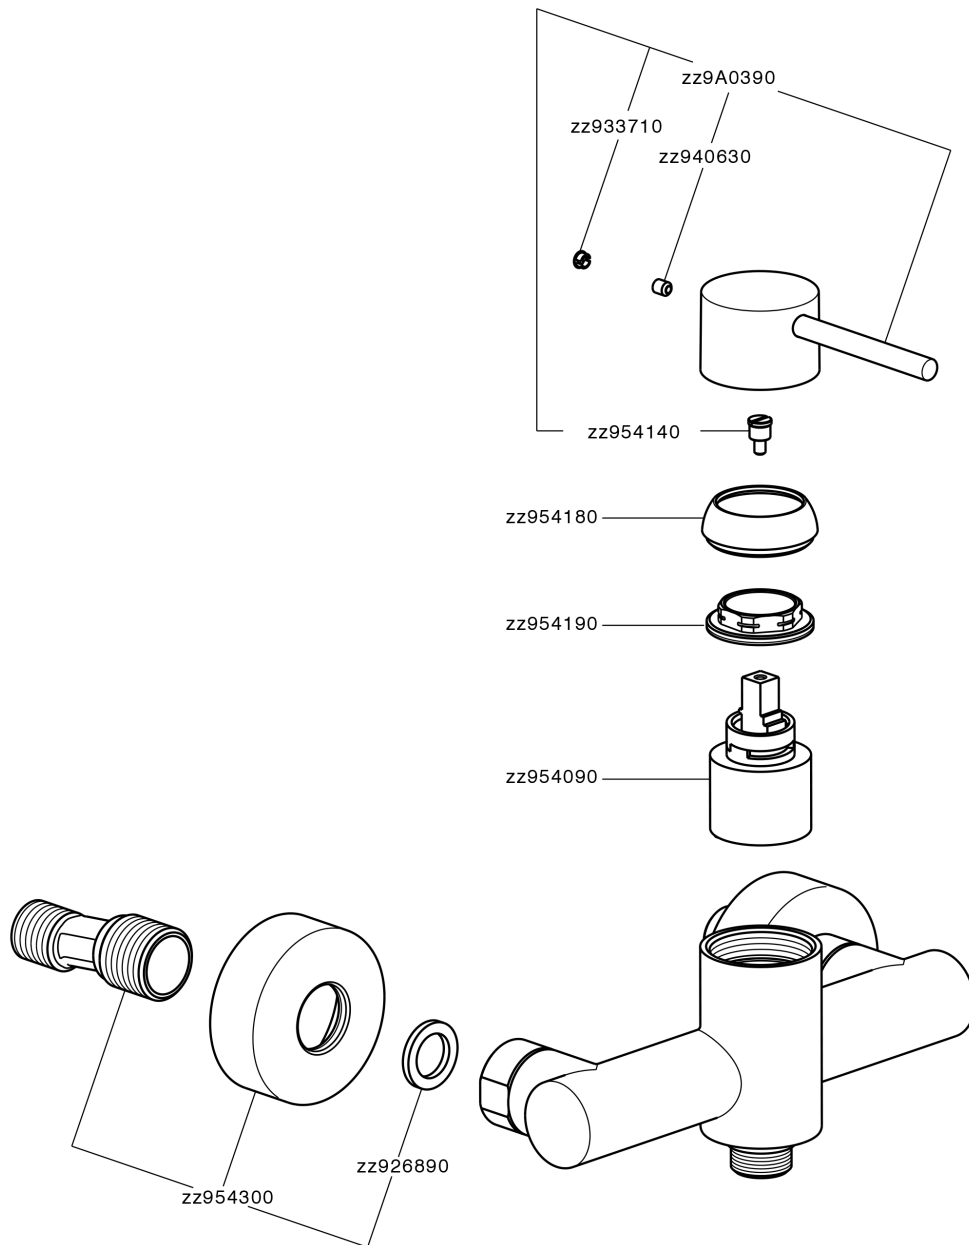

Single lever shower mixer M32_MT000440

MODEL **MT000440**

Single lever shower mixer, without shower set, 1/2" M flexible connection

AVAILABLE FINISHINGS

-  **21** 21 Chrome
-  **26** 26 Old Copper
-  **2F** 2F Brushed Nickel
-  **2W** 2W Brushed Gold
-  **40** 40 Matt Black
-  **4Q** 4Q Matt White

CHARACTERISTICS

Cartridge Spare Parts **ZZ95409000**

35 mm Cartridge

EcoStop

EcoStop feature limits water flow to approximately 50% of maximum output with one point of resistance on setting. Push slightly past the middle stop only when full water output is required. This will save water up to 50%.

Single lever shower mixer M32_MT000440

MT000440

<https://en.huberitalia.com/single-lever-shower-mixer-m32-mt000440>

2026-04-08