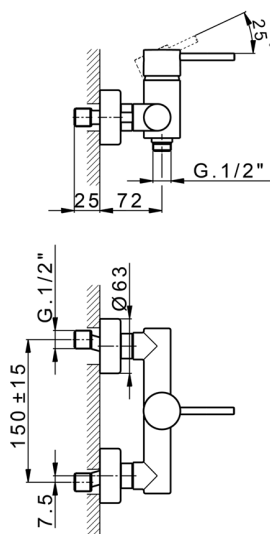

Single lever shower mixer M32_MT000440

MODEL **MT000440**

Single lever shower mixer, without shower set, 1/2" M flexible connection

AVAILABLE FINISHINGS

-  **21** 21 Chrome
-  **26** 26 Old Copper
-  **2F** 2F Brushed Nickel
-  **2W** 2W Brushed Gold
-  **40** 40 Matt Black
-  **4Q** 4Q Matt White

CHARACTERISTICS

Cartridge Spare Parts **ZZ95409000**

35 mm Cartridge

EcoStop

EcoStop feature limits water flow to approximately 50% of maximum output with one point of resistance on setting. Push slightly past the middle stop only when full water output is required. This will save water up to 50%.

Single lever shower mixer M32_MT000440

MT000440

<https://en.huberitalia.com/single-lever-shower-mixer-m32-mt000440>

2026-04-08