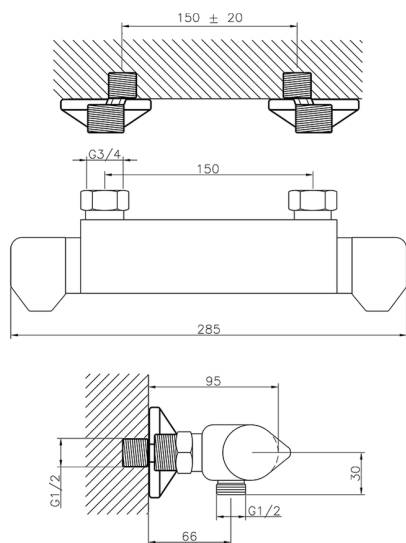

Thermostatic

The Huber thermostatic is your personal water manager, helping you to handle, control and save water and energy.

2024-12-22