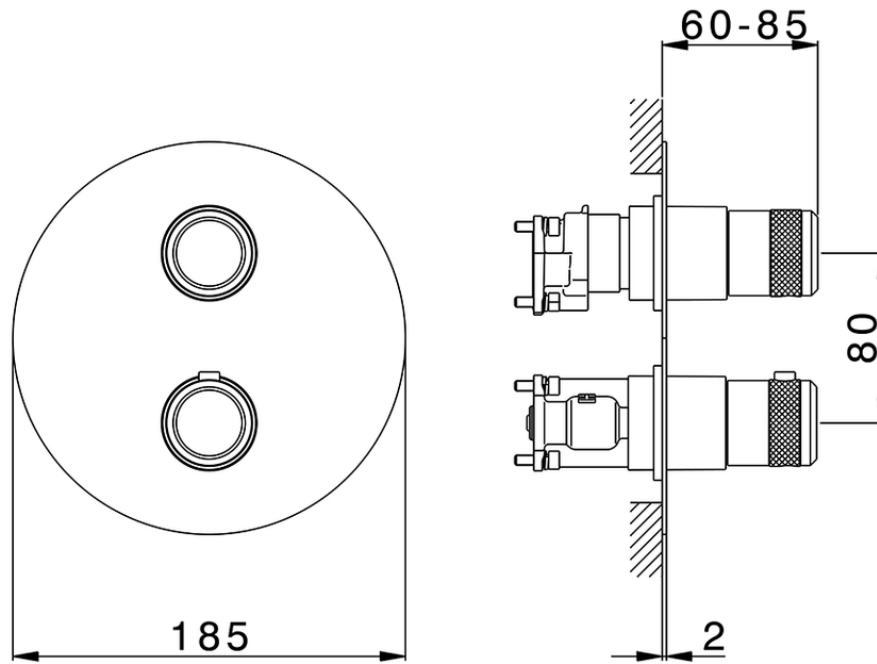

Exposed part for Thermostatic One Box Valve CHRONOS_CR0BT030

CR0BT030

<https://en.huberitalia.com/exposed-part-for-thermostatic-one-box-valve-chronos-cr0bt030>

ZB00B031

<https://en.huberitalia.com/one-box-universal-concealed-part-one-box-zb00b031>