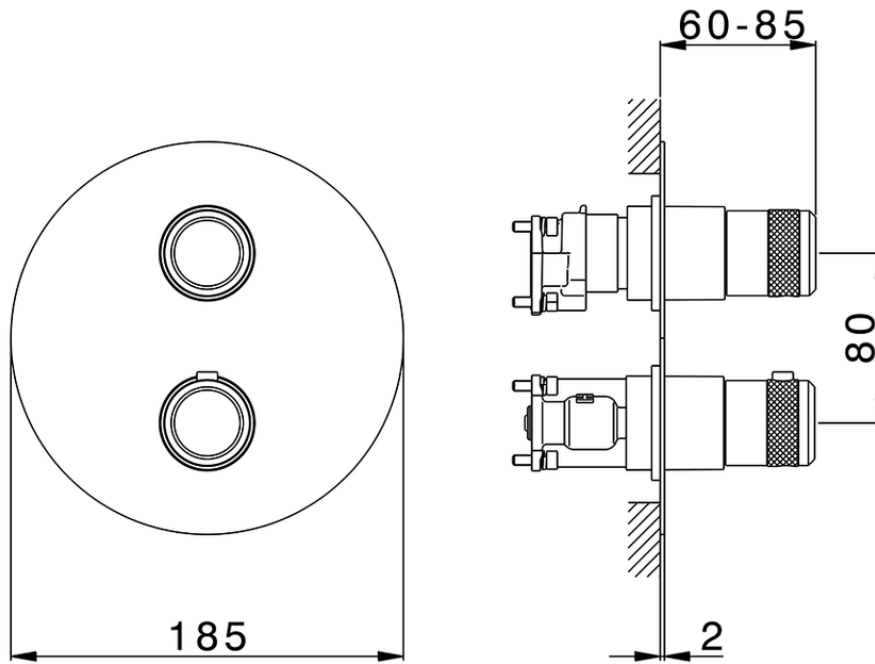

## Exposed part for Thermostatic One Box Valve CHRONOS\_CR0BT030

CR0BT030

<https://en.huberitalia.com/exposed-part-for-thermostatic-one-box-valve-chronos-cr0bt030>

ZB00B031

<https://en.huberitalia.com/one-box-universal-concealed-part-one-box-zb00b031>