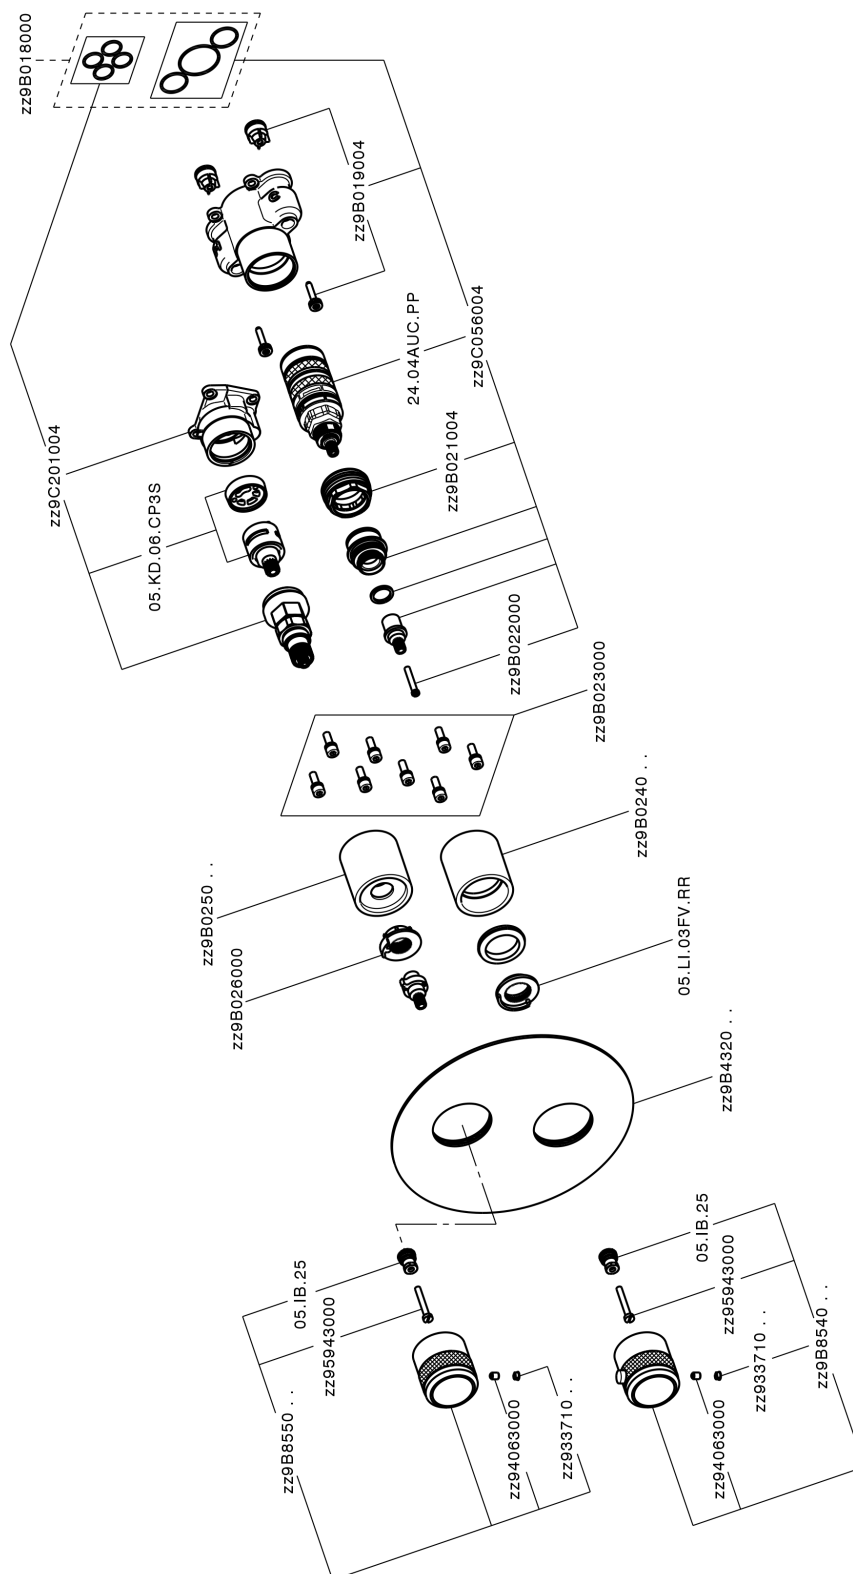

## Exposed part for Thermostatic One Box Valve CHRONOS\_CR0BT030

CR0BT030

<https://en.huberitalia.com/exposed-part-for-thermostatic-one-box-valve-chronos-cr0bt030>

## One Box Universal Concealed Part ONE BOX\_ZB00B031

ZB00B031

<https://en.huberitalia.com/one-box-universal-concealed-part-one-box-zb00b031>