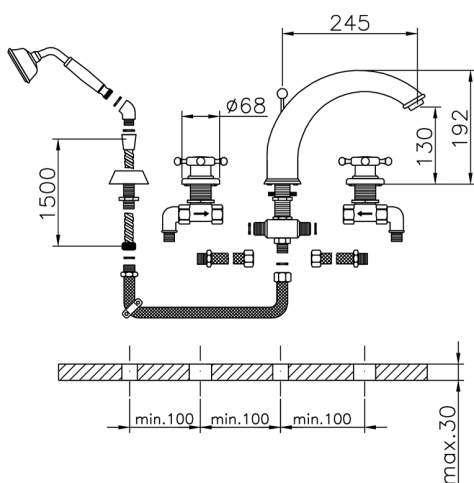

Deck-mounted 4-hole bath mixer VICTORIAN_VT000260

MODEL **VT000260**

Deck-mounted 4-hole bath mixer, 2-outlet deviasstop cartridge, 78 mm Brass classic one spray handshower, 150 cm extractable flexible hose

AVAILABLE FINISHINGS

-  **21** 21 Chrome
-  **27** 27 Old Bronze
-  **2A** 2A Satin Brushed Nickel
-  **2G** 2G Antique Gold
-  **2W** 2W Brushed Gold

CHARACTERISTICS

Deck-mounted 4-hole bath mixer VICTORIAN_VT000260

VT000260

<https://en.huberitalia.com/deck-mounted-4-hole-bath-mixer-victorian-vt000260>

2024-11-21