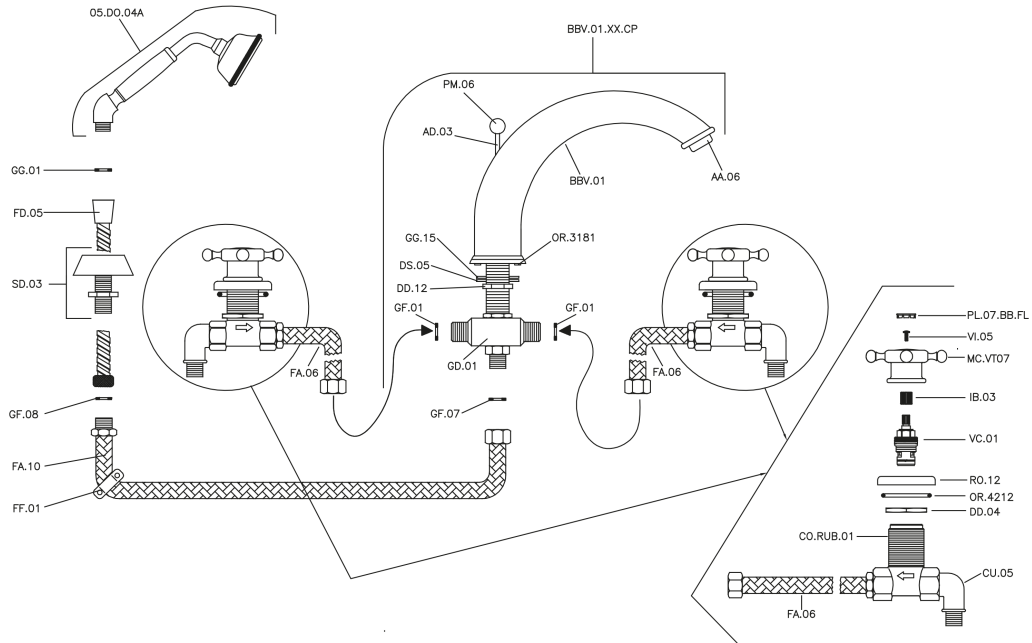

Deck-mounted 4-hole bath mixer VICTORIAN_VT000260

MODEL **VT000260**

Deck-mounted 4-hole bath mixer, 2-outlet deviasstop cartridge, 78 mm Brass classic one spray handshower, 150 cm extractable flexible hose

AVAILABLE FINISHINGS

-  **21** 21 Chrome
-  **27** 27 Old Bronze
-  **2A** 2A Satin Brushed Nickel
-  **2G** 2G Antique Gold
-  **2W** 2W Brushed Gold

CHARACTERISTICS

Deck-mounted 4-hole bath mixer VICTORIAN_VT000260

VT000260

<https://en.huberitalia.com/deck-mounted-4-hole-bath-mixer-victorian-vt000260>

2024-11-21