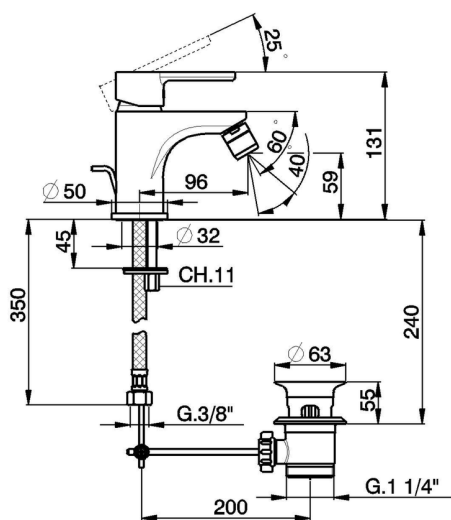

## Single lever bidet mixer H2\_H2000550

MODEL **H2000550**

Single lever bidet mixer, with 1"1/4 automatic pop-up waste, G.3/8" stainless steel flexible hoses

AVAILABLE FINISHINGS

CHARACTERISTICS

Cartridge Spare Parts **ZZ95435000**

**35 mm Cartridge**

### EcoStop

EcoStop feature limits water flow to approximately 50% of maximum output with one point of resistance on setting. Push slightly past the middle stop only when full water output is required. This will save water up to 50%.