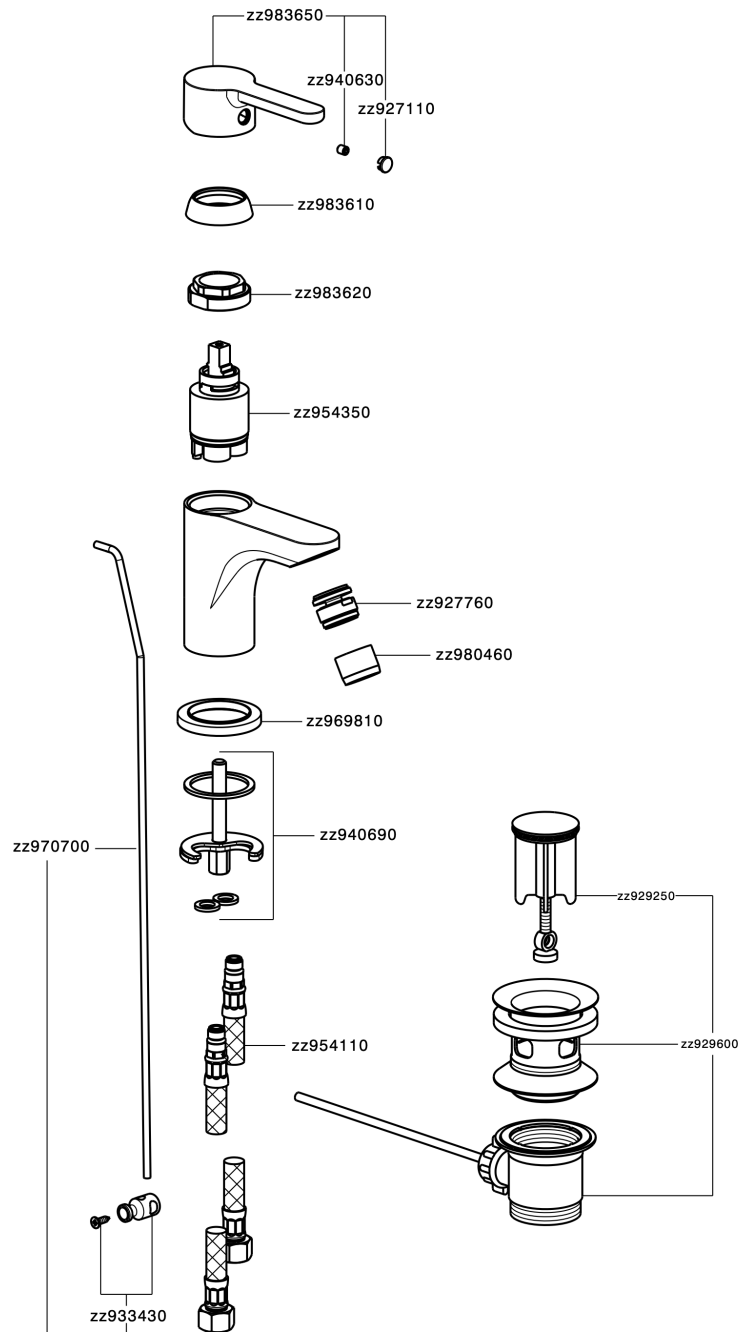

Single lever bidet mixer H2_H2000550

MODEL **H2000550**

Single lever bidet mixer, with 1"1/4 automatic pop-up waste, G.3/8" stainless steel flexible hoses

AVAILABLE FINISHINGS

21 21 Chrome

CHARACTERISTICS

Cartridge Spare Parts **ZZ95435000**

35 mm Cartridge

EcoStop

EcoStop feature limits water flow to approximately 50% of maximum output with one point of resistance on setting. Push slightly past the middle stop only when full water output is required. This will save water up to 50%.

Single lever bidet mixer H2_H2000550

H2000550

<https://en.huberitalia.com/single-lever-bidet-mixer-h2-h2000550>

2026-04-06