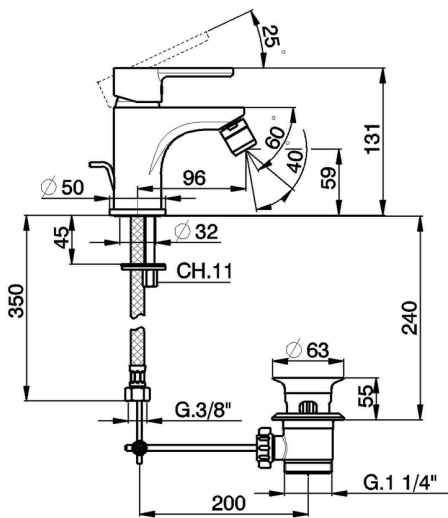

## Single lever bidet mixer H2\_H2000550

MODEL **H2000550**

Single lever bidet mixer, with 1"1/4 automatic pop-up waste, G.3/8" stainless steel flexible hoses

AVAILABLE FINISHINGS

CHARACTERISTICS

Cartridge Spare Parts **ZZ95435000**

**35 mm Cartridge**

### EcoStop

EcoStop feature limits water flow to approximately 50% of maximum output with one point of resistance on setting. Push slightly past the middle stop only when full water output is required. This will save water up to 50%.