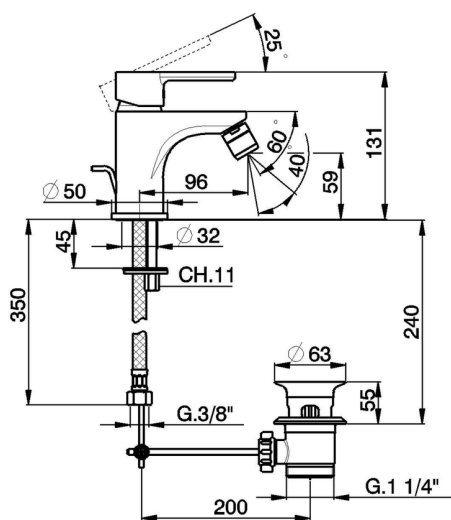

Single lever bidet mixer H2_H2000550

MODEL **H2000550**

Single lever bidet mixer, with 1"1/4 automatic pop-up waste, G.3/8" stainless steel flexible hoses

AVAILABLE FINISHINGS

21 21 Chrome

CHARACTERISTICS

Cartridge Spare Parts **ZZ95435000**

35 mm Cartridge

EcoStop

EcoStop feature limits water flow to approximately 50% of maximum output with one point of resistance on setting. Push slightly past the middle stop only when full water output is required. This will save water up to 50%.

Single lever bidet mixer H2_H2000550

H2000550

<https://en.huberitalia.com/single-lever-bidet-mixer-h2-h2000550>

2026-04-06