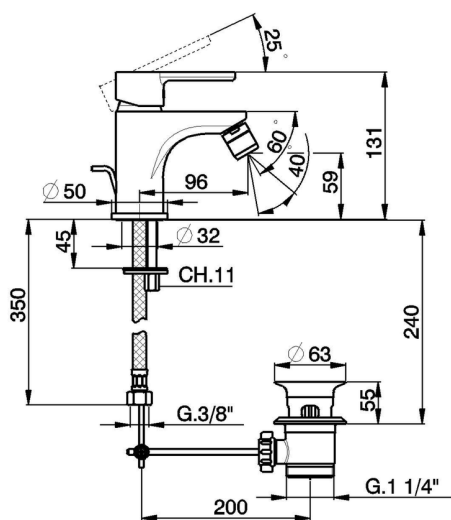

Single lever bidet mixer H2_H2000550

MODEL **H2000550**

Single lever bidet mixer, with 1"1/4 automatic pop-up waste, G.3/8" stainless steel flexible hoses

AVAILABLE FINISHINGS

CHARACTERISTICS

Cartridge Spare Parts **ZZ95435000**

35 mm Cartridge

EcoStop

EcoStop feature limits water flow to approximately 50% of maximum output with one point of resistance on setting. Push slightly past the middle stop only when full water output is required. This will save water up to 50%.

Single lever bidet mixer H2_H2000550

H2000550

<https://en.huberitalia.com/single-lever-bidet-mixer-h2-h2000550>

2026-06-06