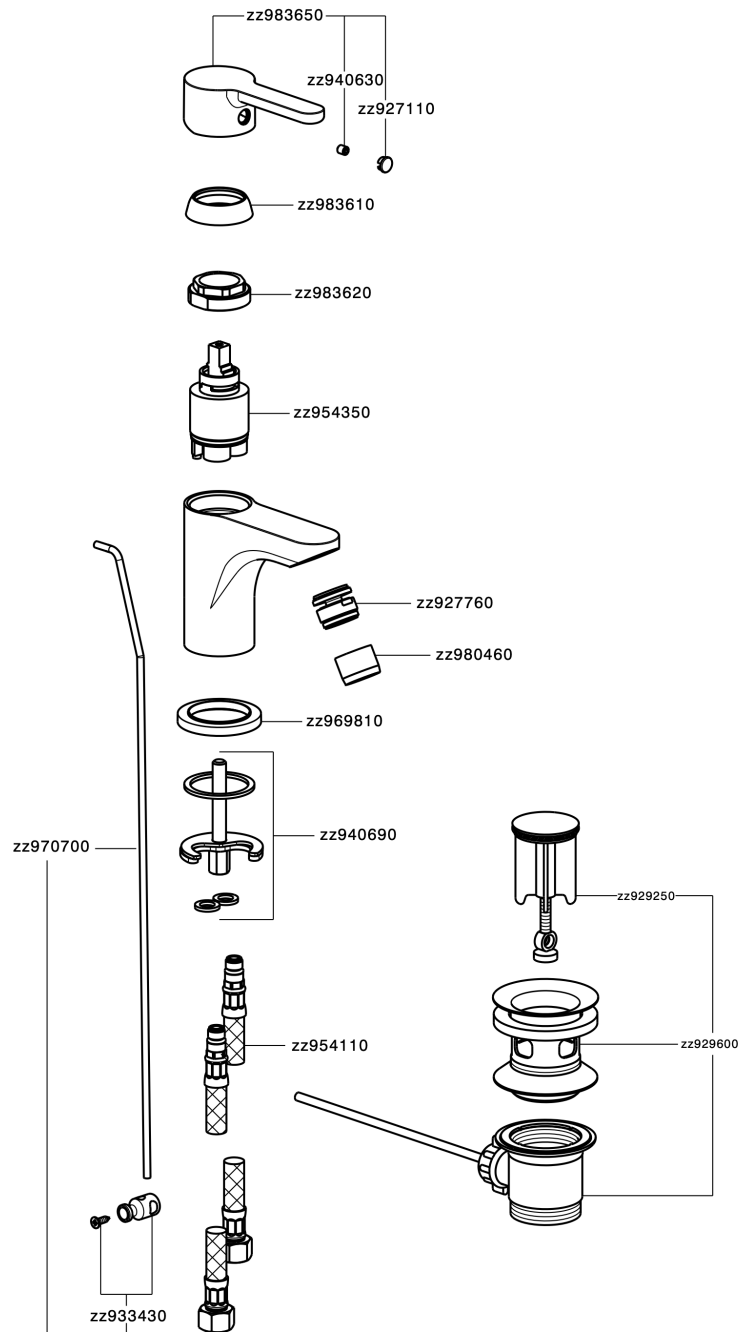

Single lever bidet mixer H2_H2000550

MODEL **H2000550**

Single lever bidet mixer, with 1"1/4 automatic pop-up waste, G.3/8" stainless steel flexible hoses

AVAILABLE FINISHINGS

CHARACTERISTICS

Cartridge Spare Parts **ZZ95435000**

35 mm Cartridge

EcoStop

EcoStop feature limits water flow to approximately 50% of maximum output with one point of resistance on setting. Push slightly past the middle stop only when full water output is required. This will save water up to 50%.

Single lever bidet mixer H2_H2000550

H2000550

<https://en.huberitalia.com/single-lever-bidet-mixer-h2-h2000550>

2026-04-10