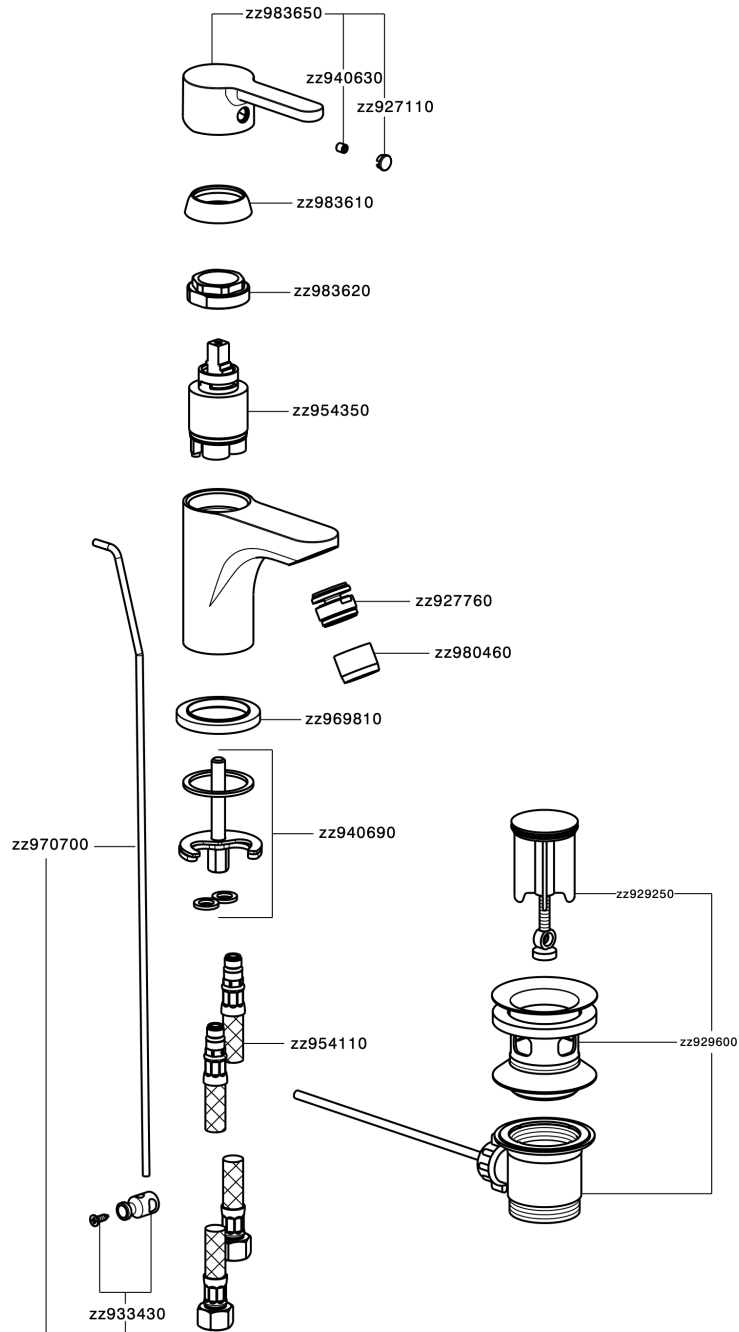

Single lever bidet mixer H2_H2000550

MODEL **H2000550**

Single lever bidet mixer, with 1"1/4 automatic pop-up waste, G.3/8" stainless steel flexible hoses

AVAILABLE FINISHINGS

CHARACTERISTICS

Cartridge Spare Parts **ZZ95435000**

35 mm Cartridge

EcoStop

EcoStop feature limits water flow to approximately 50% of maximum output with one point of resistance on setting. Push slightly past the middle stop only when full water output is required. This will save water up to 50%.

Single lever bidet mixer H2_H2000550

H2000550

<https://en.huberitalia.com/single-lever-bidet-mixer-h2-h2000550>

2026-06-06