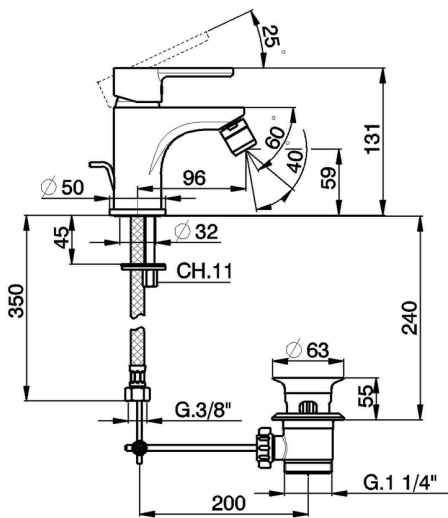

Single lever bidet mixer H2_H2000550

MODEL **H2000550**

Single lever bidet mixer, with 1"1/4 automatic pop-up waste, G.3/8" stainless steel flexible hoses

AVAILABLE FINISHINGS

CHARACTERISTICS

Cartridge Spare Parts **ZZ95435000**

35 mm Cartridge

EcoStop

EcoStop feature limits water flow to approximately 50% of maximum output with one point of resistance on setting. Push slightly past the middle stop only when full water output is required. This will save water up to 50%.

Single lever bidet mixer H2_H2000550

H2000550

<https://en.huberitalia.com/single-lever-bidet-mixer-h2-h2000550>

2026-04-10