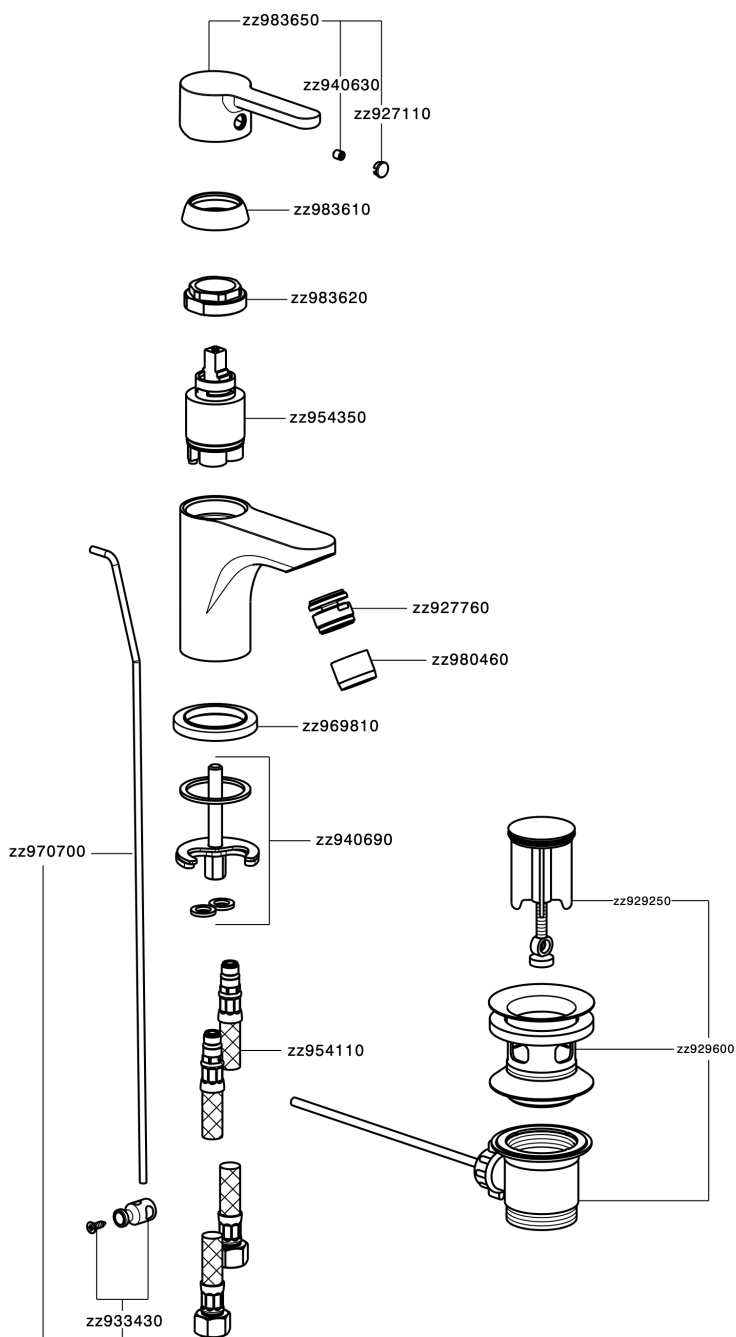

## Single lever bidet mixer H2\_H2000550

MODEL **H2000550**

Single lever bidet mixer, with 1"1/4 automatic pop-up waste, G.3/8" stainless steel flexible hoses

AVAILABLE FINISHINGS

CHARACTERISTICS

Cartridge Spare Parts **ZZ95435000**

**35 mm Cartridge**

### EcoStop

EcoStop feature limits water flow to approximately 50% of maximum output with one point of resistance on setting. Push slightly past the middle stop only when full water output is required. This will save water up to 50%.

## Single lever bidet mixer H2\_H2000550

H2000550

<https://en.huberitalia.com/single-lever-bidet-mixer-h2-h2000550>

2026-06-26