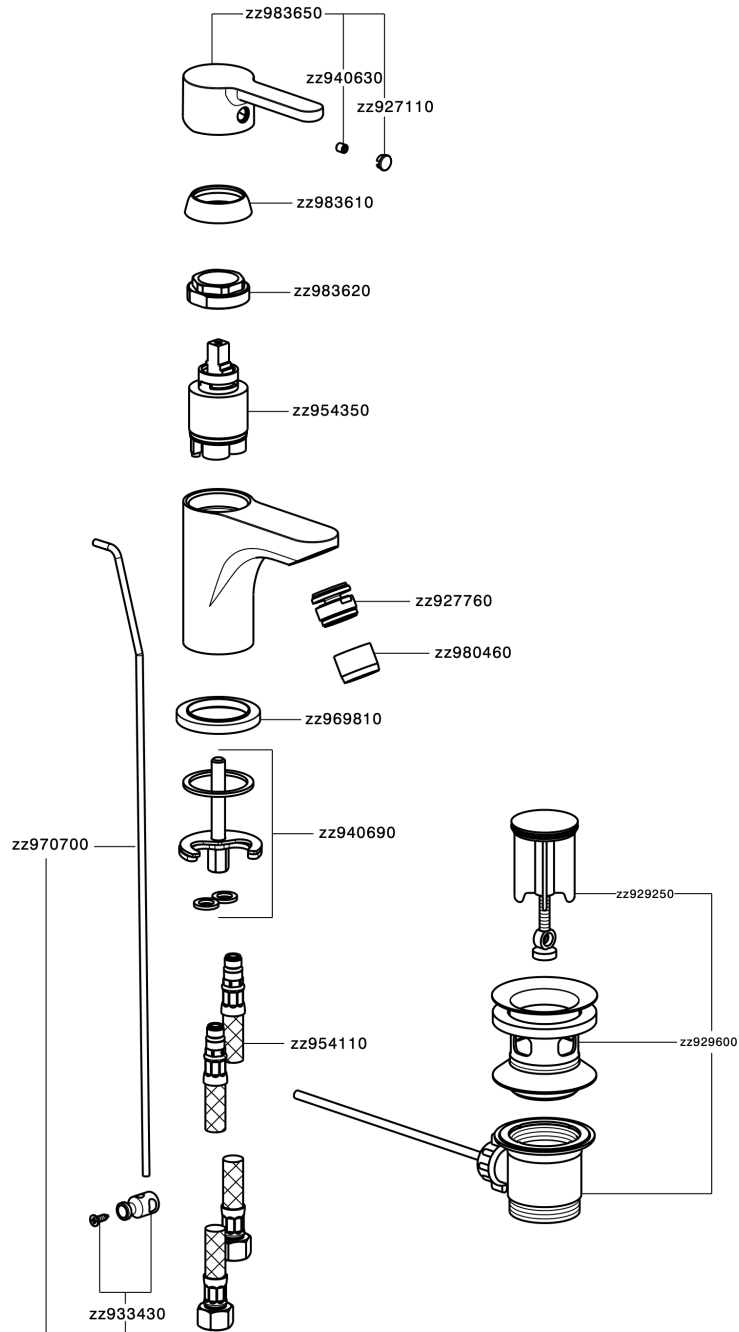

## Single lever bidet mixer H2\_H2000550

MODEL **H2000550**

Single lever bidet mixer, with 1"1/4 automatic pop-up waste, G.3/8" stainless steel flexible hoses

AVAILABLE FINISHINGS

CHARACTERISTICS

Cartridge Spare Parts **ZZ95435000**

**35 mm Cartridge**

### EcoStop

EcoStop feature limits water flow to approximately 50% of maximum output with one point of resistance on setting. Push slightly past the middle stop only when full water output is required. This will save water up to 50%.

## Single lever bidet mixer H2\_H2000550

H2000550

<https://en.huberitalia.com/single-lever-bidet-mixer-h2-h2000550>

2026-06-27