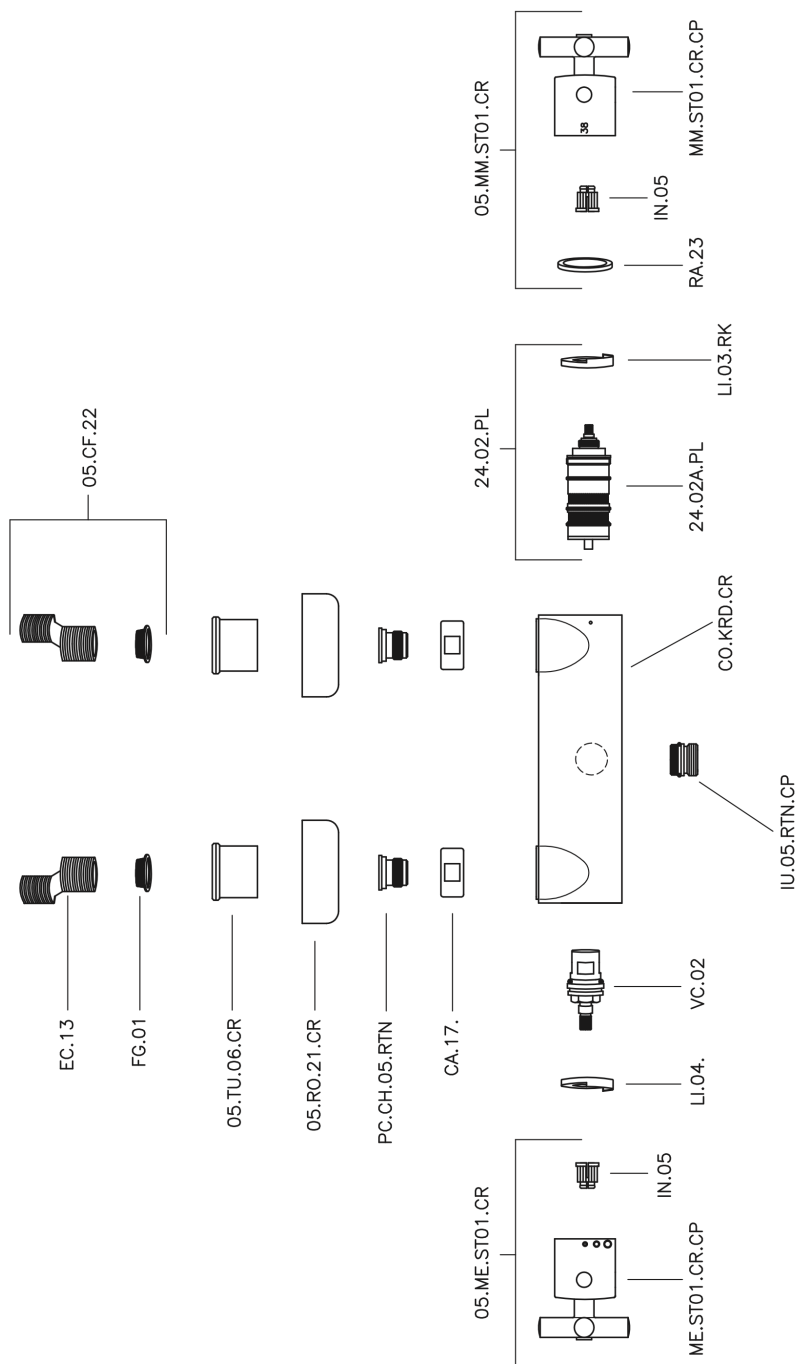

Thermostatic shower mixer SUITE_SUT01010

MODEL **SUT01010**

Thermostatic shower mixer, without shower set, 1/2" M flexible connection

AVAILABLE FINISHINGS

-  **21** 21 Chrome
-  **40** 40 Matt Black
-  **2F** 2F Brushed Nickel
-  **2W** 2W Brushed Gold

CHARACTERISTICS

Cartridge Spare Parts **24.04A.PP**

8x20 Plus P Thermostatic Valve

Thermostatic

The Huber thermostatic is your personal water manager, helping you to handle, control and save water and energy.

Thermostatic shower mixer SUITE_SUT01010

SUT01010

<https://en.huberitalia.com/thermostatic-shower-mixer-suite-sut01010>

2026-06-06