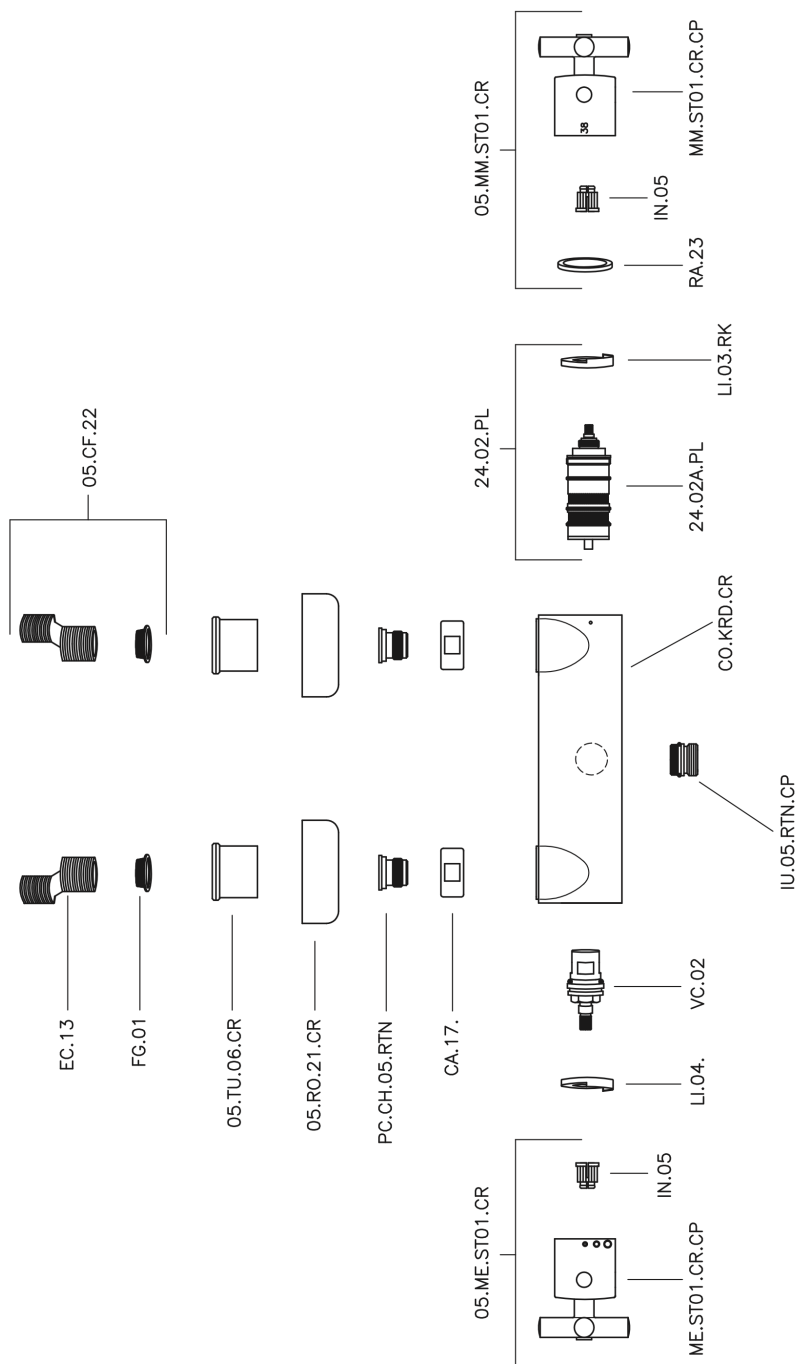

Thermostatic shower mixer SUITE_SUT01010

MODEL **SUT01010**

Thermostatic shower mixer, without shower set, 1/2" M flexible connection

AVAILABLE FINISHINGS

-  **21** 21 Chrome
-  **40** 40 Matt Black
-  **2F** 2F Brushed Nickel
-  **2W** 2W Brushed Gold

CHARACTERISTICS

Cartridge Spare Parts **24.04A.PP**

8x20 Plus P Thermostatic Valve

Thermostatic

The Huber thermostatic is your personal water manager, helping you to handle, control and save water and energy.

Thermostatic shower mixer SUITE_SUT01010

SUT01010

<https://en.huberitalia.com/thermostatic-shower-mixer-suite-sut01010>

2026-04-11