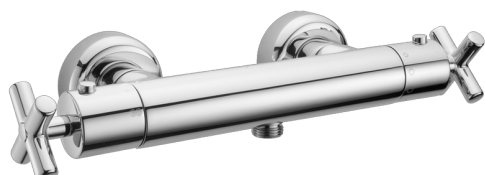

## Thermostatic shower mixer SUITE\_SUT01010

MODEL **SUT01010**

Thermostatic shower mixer, without shower set, 1/2" M flexible connection

### AVAILABLE FINISHINGS

-  **21** 21 Chrome
-  **40** 40 Matt Black
-  **2F** 2F Brushed Nickel
-  **2W** 2W Brushed Gold

### CHARACTERISTICS

Cartridge Spare Parts **24.04A.PP**

**8x20 Plus P Thermostatic Valve**