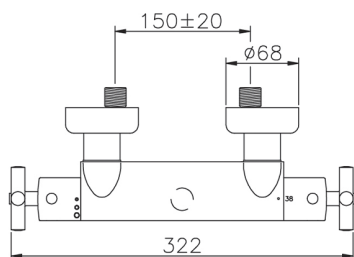

Thermostatic shower mixer SUITE_SUT01010

MODEL **SUT01010**

Thermostatic shower mixer, without shower set, 1/2" M flexible connection

AVAILABLE FINISHINGS

-  **21** 21 Chrome
-  **40** 40 Matt Black
-  **2F** 2F Brushed Nickel
-  **2W** 2W Brushed Gold

CHARACTERISTICS

Cartridge Spare Parts **24.04A.PP**

8x20 Plus P Thermostatic Valve

Thermostatic

The Huber thermostatic is your personal water manager, helping you to handle, control and save water and energy.