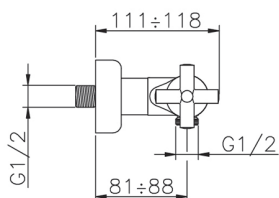

Thermostatic shower mixer SUITE_SUT01010

MODEL **SUT01010**

Thermostatic shower mixer, without shower set, 1/2" M flexible connection

AVAILABLE FINISHINGS

-  **21** 21 Chrome
-  **40** 40 Matt Black
-  **2F** 2F Brushed Nickel
-  **2W** 2W Brushed Gold

CHARACTERISTICS

Cartridge Spare Parts **24.04A.PP**

8x20 Plus P Thermostatic Valve

Thermostatic

The Huber thermostatic is your personal water manager, helping you to handle, control and save water and energy.