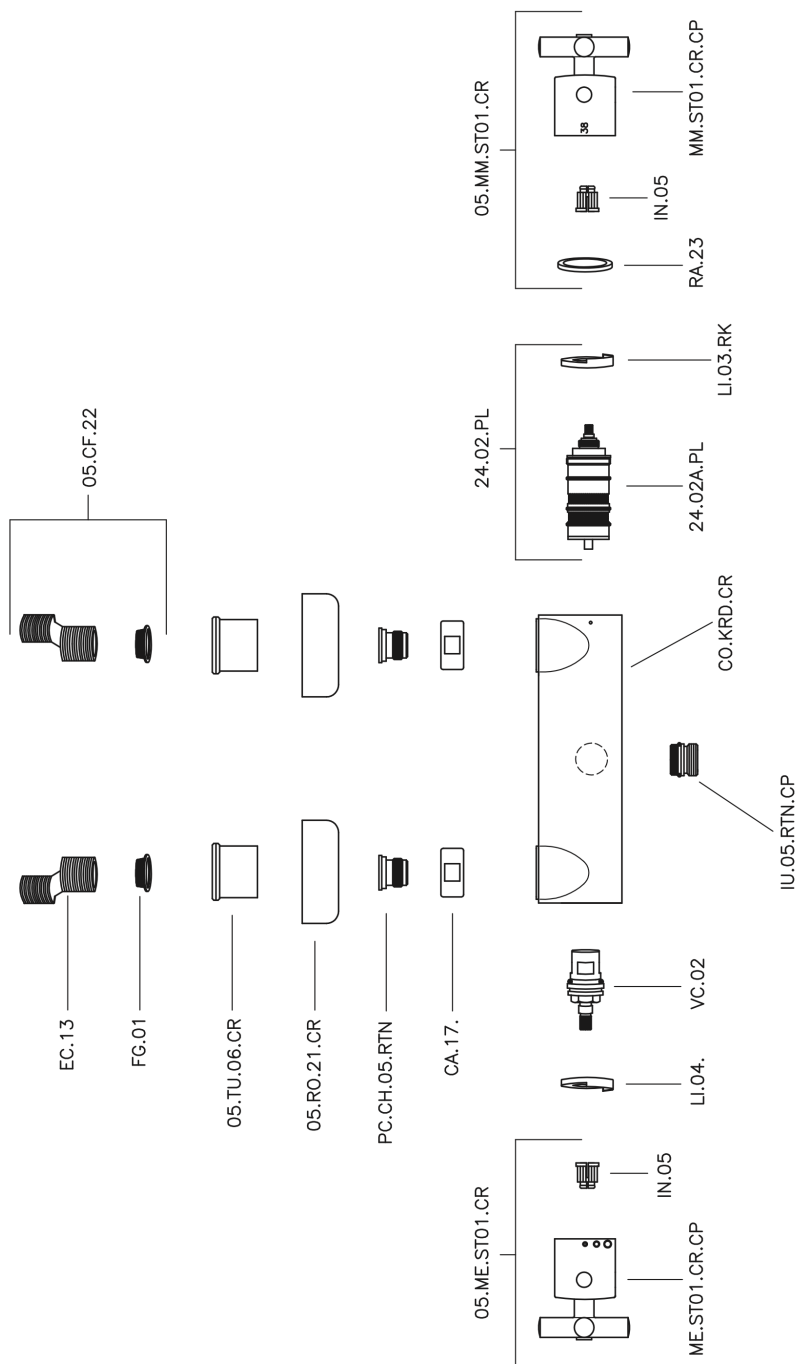

Thermostatic shower mixer SUITE_SUT01010

SUT01010

<https://en.huberitalia.com/thermostatic-shower-mixer-suite-sut01010>

2026-04-09