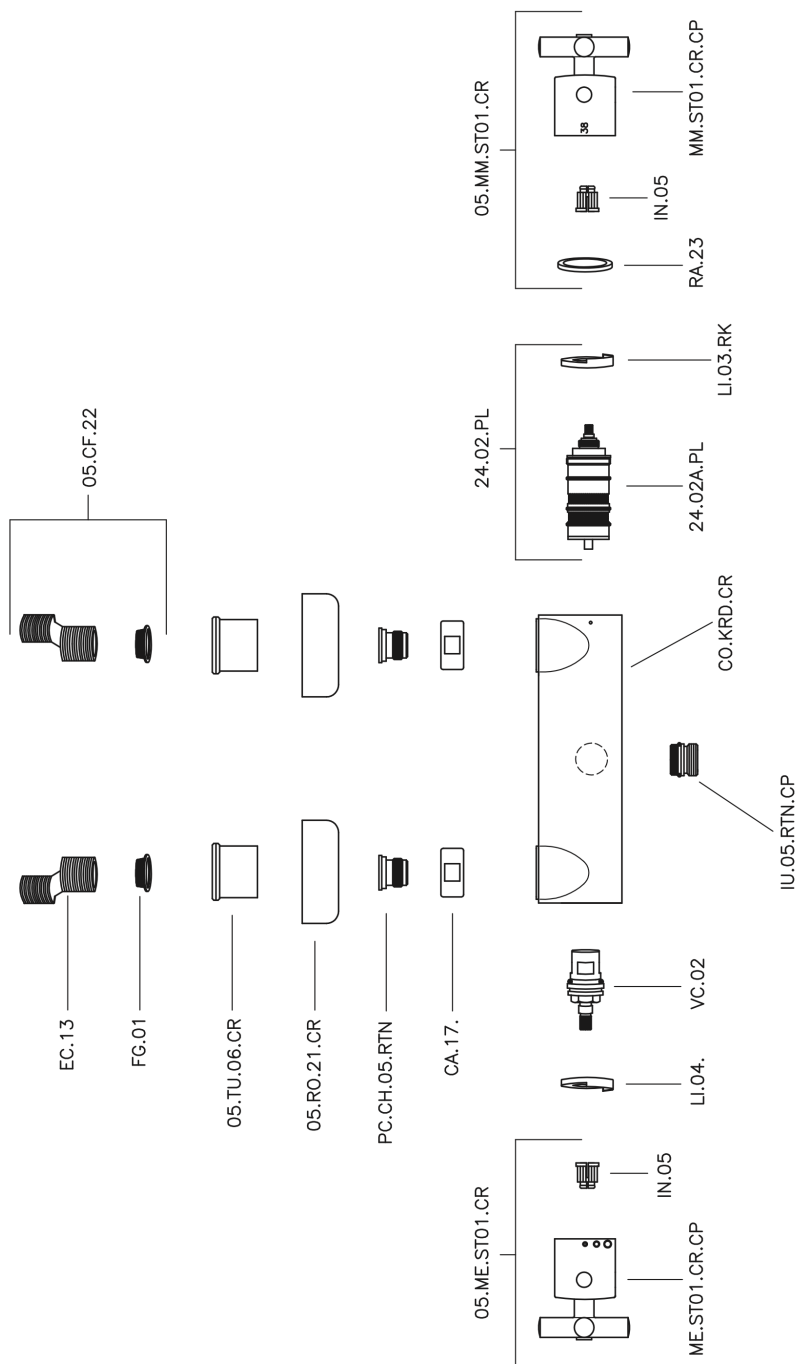

Thermostatic shower mixer SUITE_SUT01010

MODEL **SUT01010**

Thermostatic shower mixer, without shower set, 1/2" M flexible connection

AVAILABLE FINISHINGS

-  **21** 21 Chrome
-  **40** 40 Matt Black
-  **2F** 2F Brushed Nickel
-  **2W** 2W Brushed Gold

CHARACTERISTICS

Cartridge Spare Parts **24.04A.PP**

8x20 Plus P Thermostatic Valve

Thermostatic

The Huber thermostatic is your personal water manager, helping you to handle, control and save water and energy.

Thermostatic shower mixer SUITE_SUT01010

SUT01010

<https://en.huberitalia.com/thermostatic-shower-mixer-suite-sut01010>

2026-05-17