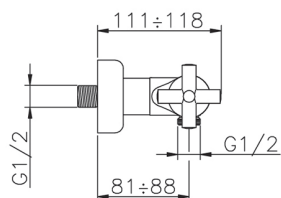

Thermostatic shower mixer SUITE_SUT01010

MODEL **SUT01010**

Thermostatic shower mixer, without shower set, 1/2" M flexible connection

AVAILABLE FINISHINGS

-  **21** 21 Chrome
-  **40** 40 Matt Black
-  **2F** 2F Brushed Nickel
-  **2W** 2W Brushed Gold

CHARACTERISTICS

Cartridge Spare Parts **24.04A.PP**

8x20 Plus P Thermostatic Valve

Thermostatic

The Huber thermostatic is your personal water manager, helping you to handle, control and save water and energy.