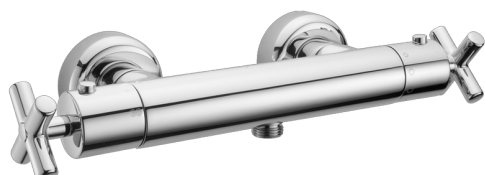

Thermostatic shower mixer SUITE_SUT01010

MODEL **SUT01010**

Thermostatic shower mixer, without shower set, 1/2" M flexible connection

AVAILABLE FINISHINGS

-  **21** 21 Chrome
-  **40** 40 Matt Black
-  **2F** 2F Brushed Nickel
-  **2W** 2W Brushed Gold

CHARACTERISTICS

Cartridge Spare Parts **24.04A.PP**

8x20 Plus P Thermostatic Valve

Thermostatic

The Huber thermostatic is your personal water manager, helping you to handle, control and save water and energy.