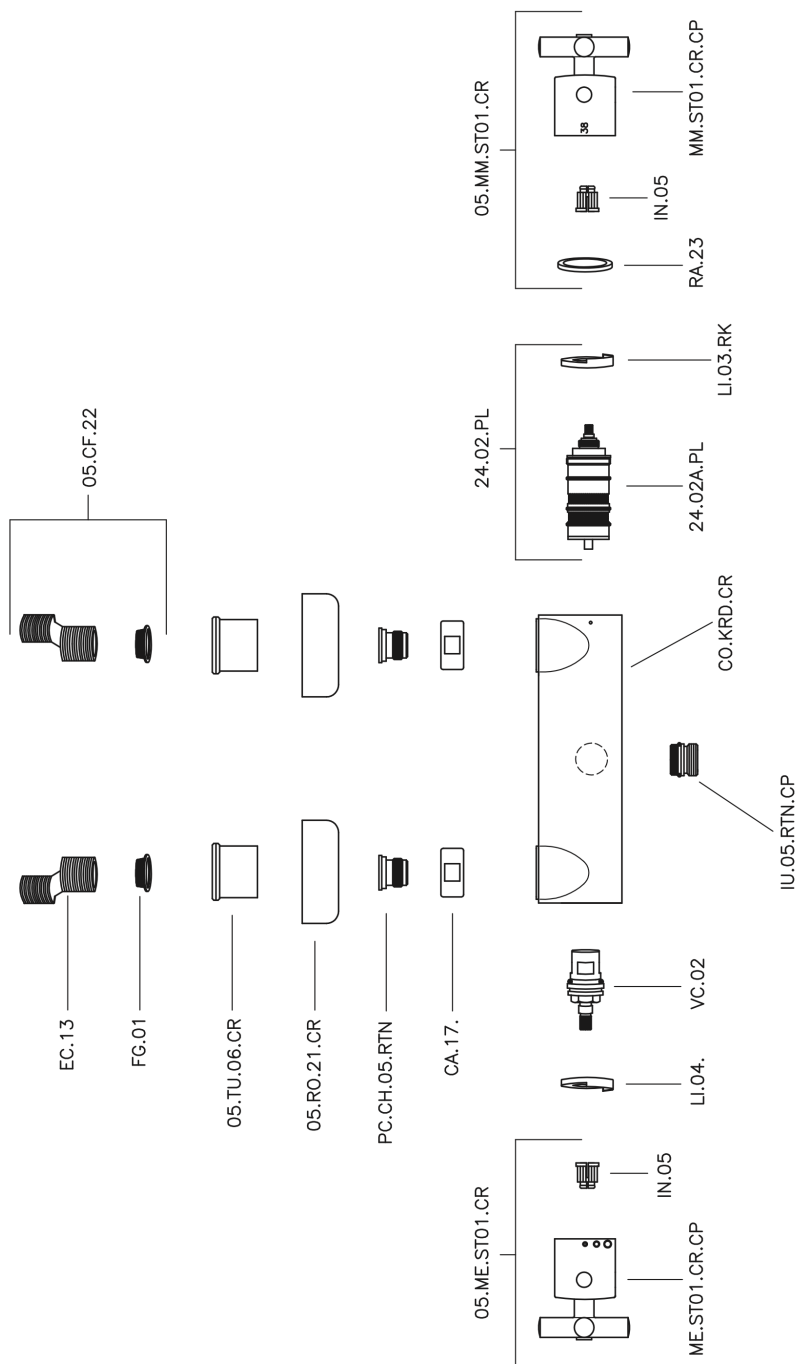

Thermostatic shower mixer SUITE_SUT01010

MODEL **SUT01010**

Thermostatic shower mixer, without shower set, 1/2" M flexible connection

AVAILABLE FINISHINGS

-  **21** 21 Chrome
-  **40** 40 Matt Black
-  **2F** 2F Brushed Nickel
-  **2W** 2W Brushed Gold

CHARACTERISTICS

Cartridge Spare Parts **24.04A.PP**

8x20 Plus P Thermostatic Valve

Thermostatic

The Huber thermostatic is your personal water manager, helping you to handle, control and save water and energy.

Thermostatic shower mixer SUITE_SUT01010

SUT01010

<https://en.huberitalia.com/thermostatic-shower-mixer-suite-sut01010>

2026-04-06