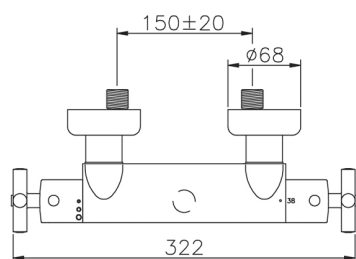

Thermostatic shower mixer SUITE_SUT01010

MODEL **SUT01010**

Thermostatic shower mixer, without shower set, 1/2" M flexible connection

AVAILABLE FINISHINGS

-  **21** 21 Chrome
-  **40** 40 Matt Black
-  **2F** 2F Brushed Nickel
-  **2W** 2W Brushed Gold

CHARACTERISTICS

Cartridge Spare Parts **24.04A.PP**

8x20 Plus P Thermostatic Valve

Thermostatic

The Huber thermostatic is your personal water manager, helping you to handle, control and save water and energy.