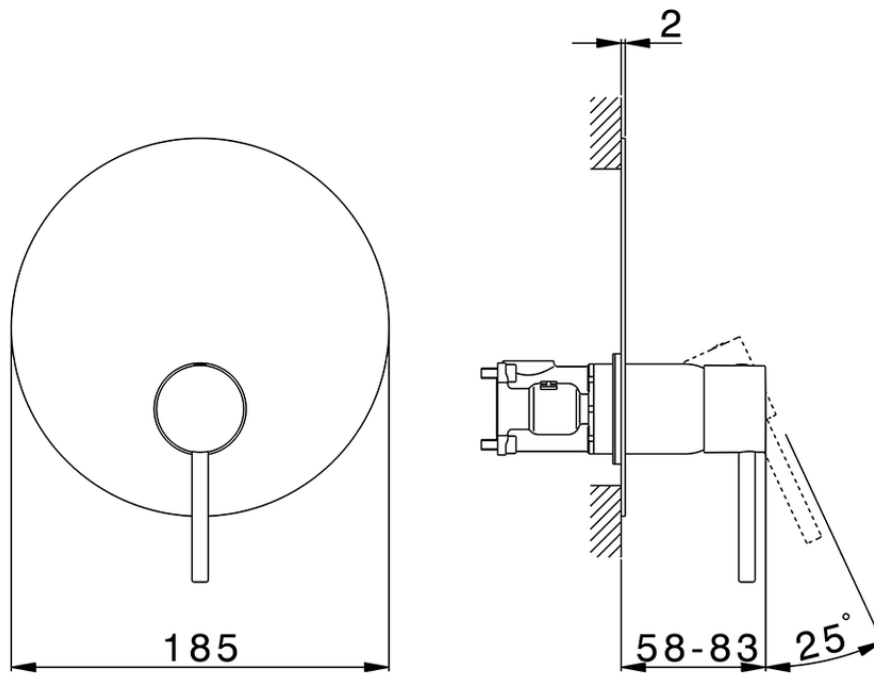

## Exposed part for Single Lever One Box Valve TRATTO EVO\_TV0BM010

TV0BM010

<https://en.huberitalia.com/exposed-part-for-single-lever-one-box-valve-tratto-evo-tv0bm010>

ZB00B031

<https://en.huberitalia.com/one-box-universal-concealed-part-one-box-zb00b031>