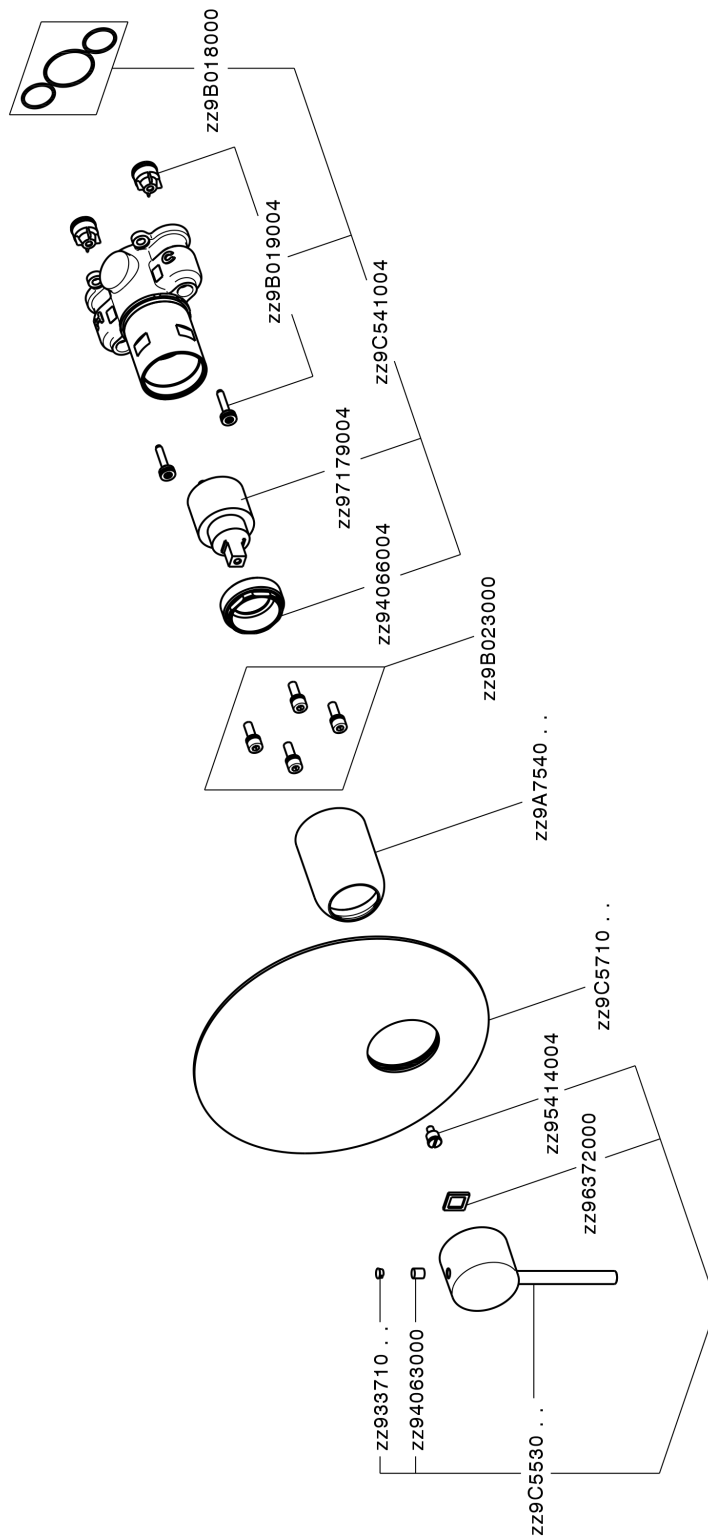

## Exposed part for Single Lever One Box Valve TRATTO EVO\_TV0BM010

TV0BM010

<https://en.huberitalia.com/exposed-part-for-single-lever-one-box-valve-tratto-evo-tv0bm010>

## One Box Universal Concealed Part ONE BOX\_ZB00B031

ZB00B031

<https://en.huberitalia.com/one-box-universal-concealed-part-one-box-zb00b031>