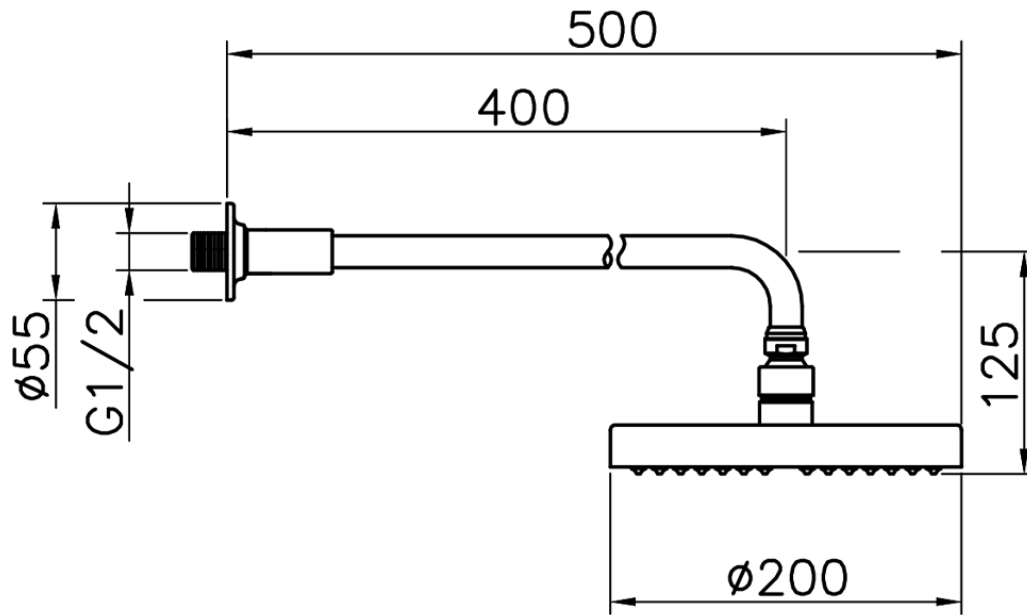

Shower arm with Suite showerhead SHOWER_614.07H.

614.07H.

<https://en.huberitalia.com/shower-arm-with-suite-showerhead-shower-614-07h>

2025-04-24