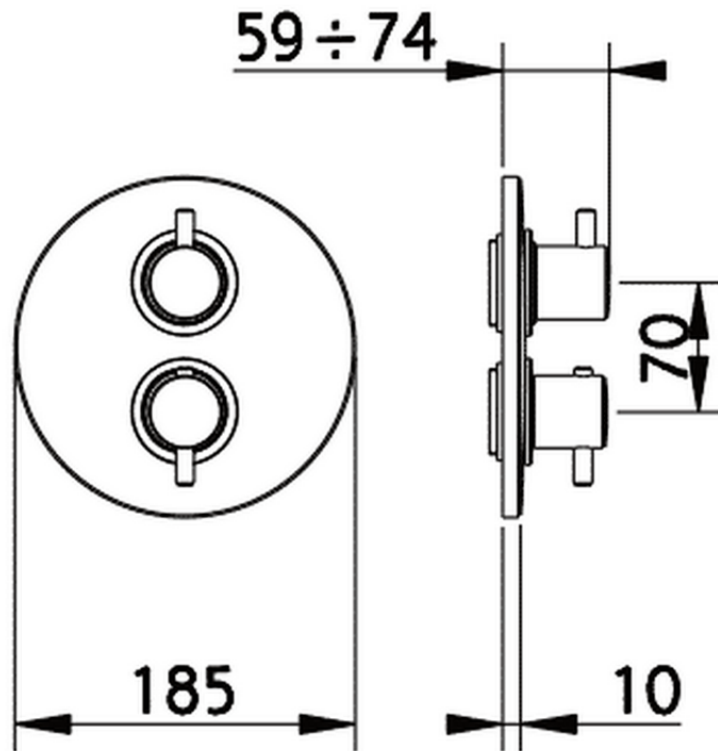

## Exposed part for 3-outlet con.thermo.shower valve THERMO\_TV018200

TV018200

<https://en.huberitalia.com/exposed-part-for-3-outlet-con-thermo-shower-valve-thermo-tv018200>

Piastra/Plate/Plaque/Platte/Placa

2-3mm: XX 25-40 YY 76-91

10 mm: XX 16-31 YY 65-80

ZB018201

<https://en.huberitalia.com/3-outlet-concealed-thermostatic-shower-valve-concealed-zb018201>

2024-12-22