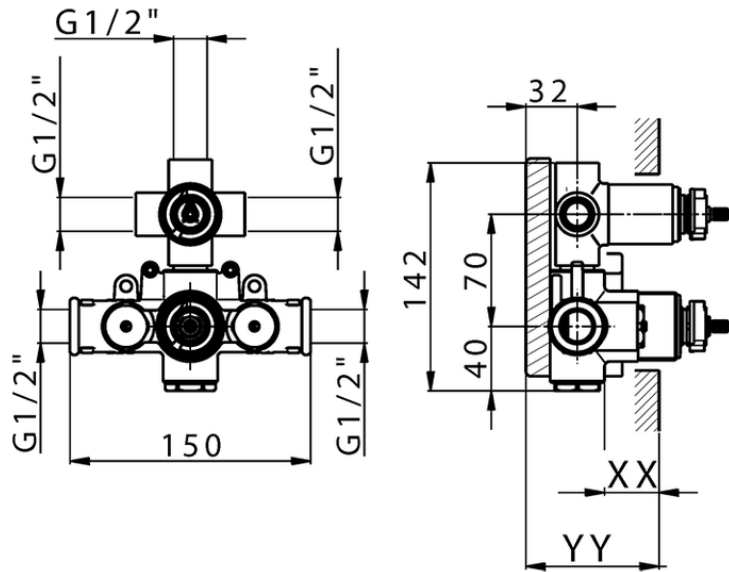

## Exposed part for 3-outlet con.thermo.shower valve THERMO\_TV018200

TV018200

<https://en.huberitalia.com/exposed-part-for-3-outlet-con-thermo-shower-valve-thermo-tv018200>

Piastra/Plate/Plaque/Platte/Placa

2-3mm: XX 25-40 YY 76-91

10 mm: XX 16-31 YY 65-80

ZB018201

<https://en.huberitalia.com/3-outlet-concealed-thermostatic-shower-valve-concealed-zb018201>

2024-12-22