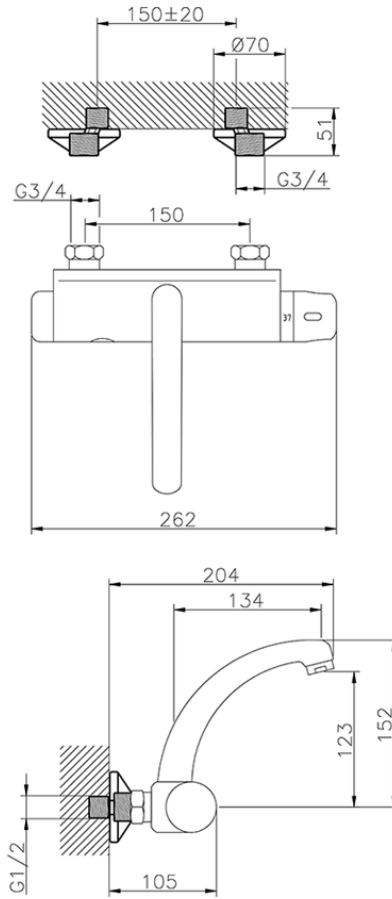

Thermo-electronic wall-mounted sink mixer COMMUNITY_401.23H.

401.23H.

<https://en.huberitalia.com/thermo-electronic-wall-mounted-sink-mixer-community-401-23h>

2024-11-15