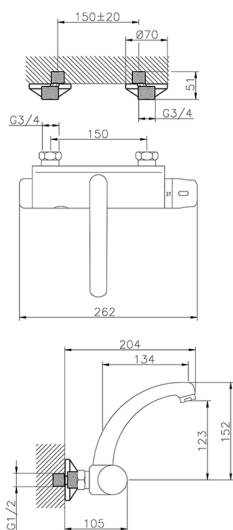

Thermo-electronic wall-mounted sink mixer COMMUNITY_401.23H.

MODEL **401.23H.**

Thermo-electronic wall-mounted sink mixer

AVAILABLE FINISHINGS

CHARACTERISTICS

Cartridge Spare Parts **24.02AB.PL**

12x32 Plus Thermostatic Valve