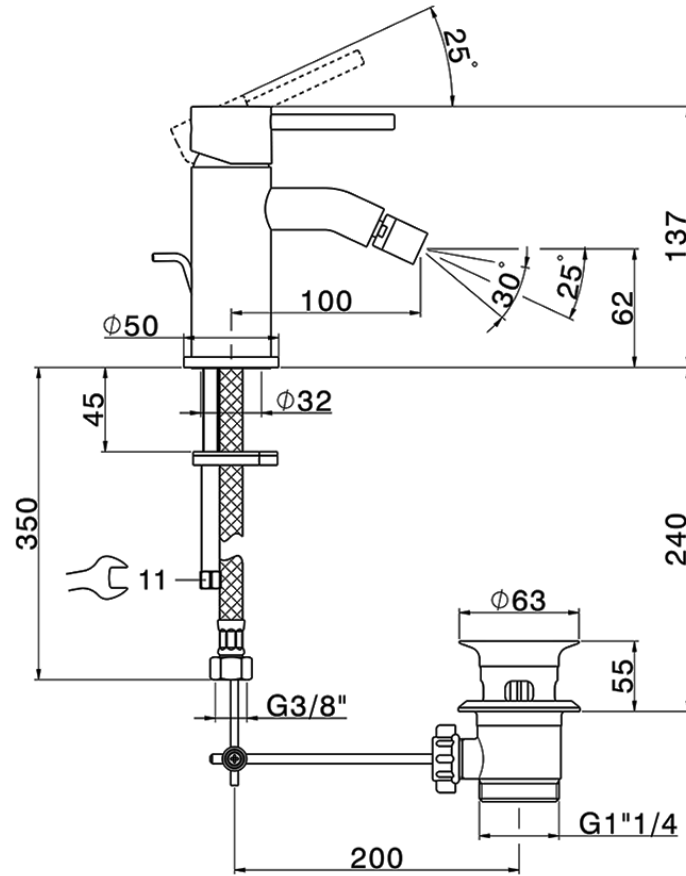

Single lever bidet mixer NUOVA KIRUNA_K2000550

K2000550

<https://en.huberitalia.com/single-lever-bidet-mixer-nuova-kiruna-k2000550>

2026-04-09