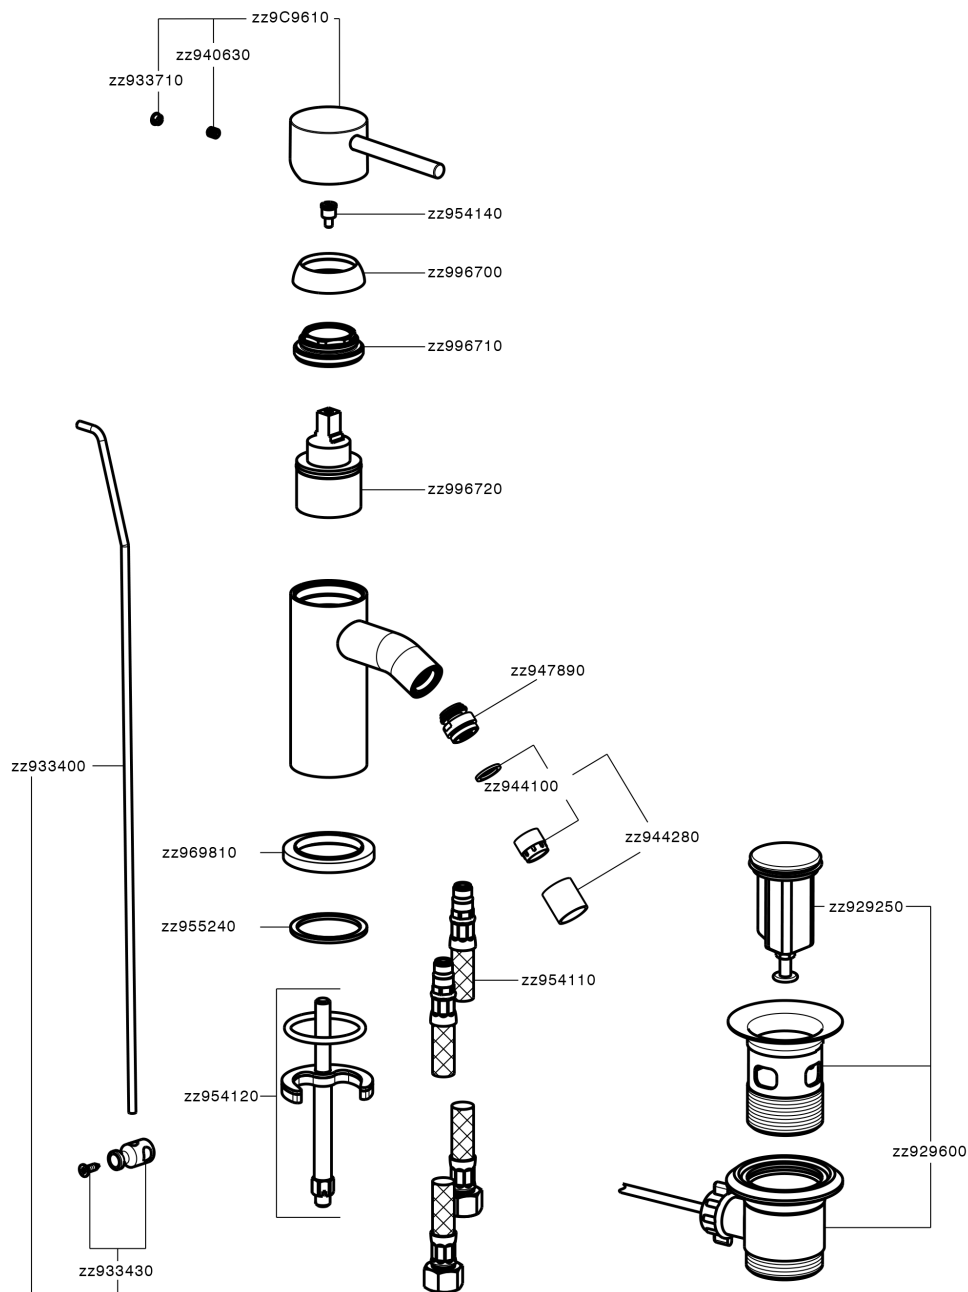

## Single lever bidet mixer NUOVA KIRUNA\_K2000550

K2000550

<https://en.huberitalia.com/single-lever-bidet-mixer-nuova-kiruna-k2000550>

2026-06-26