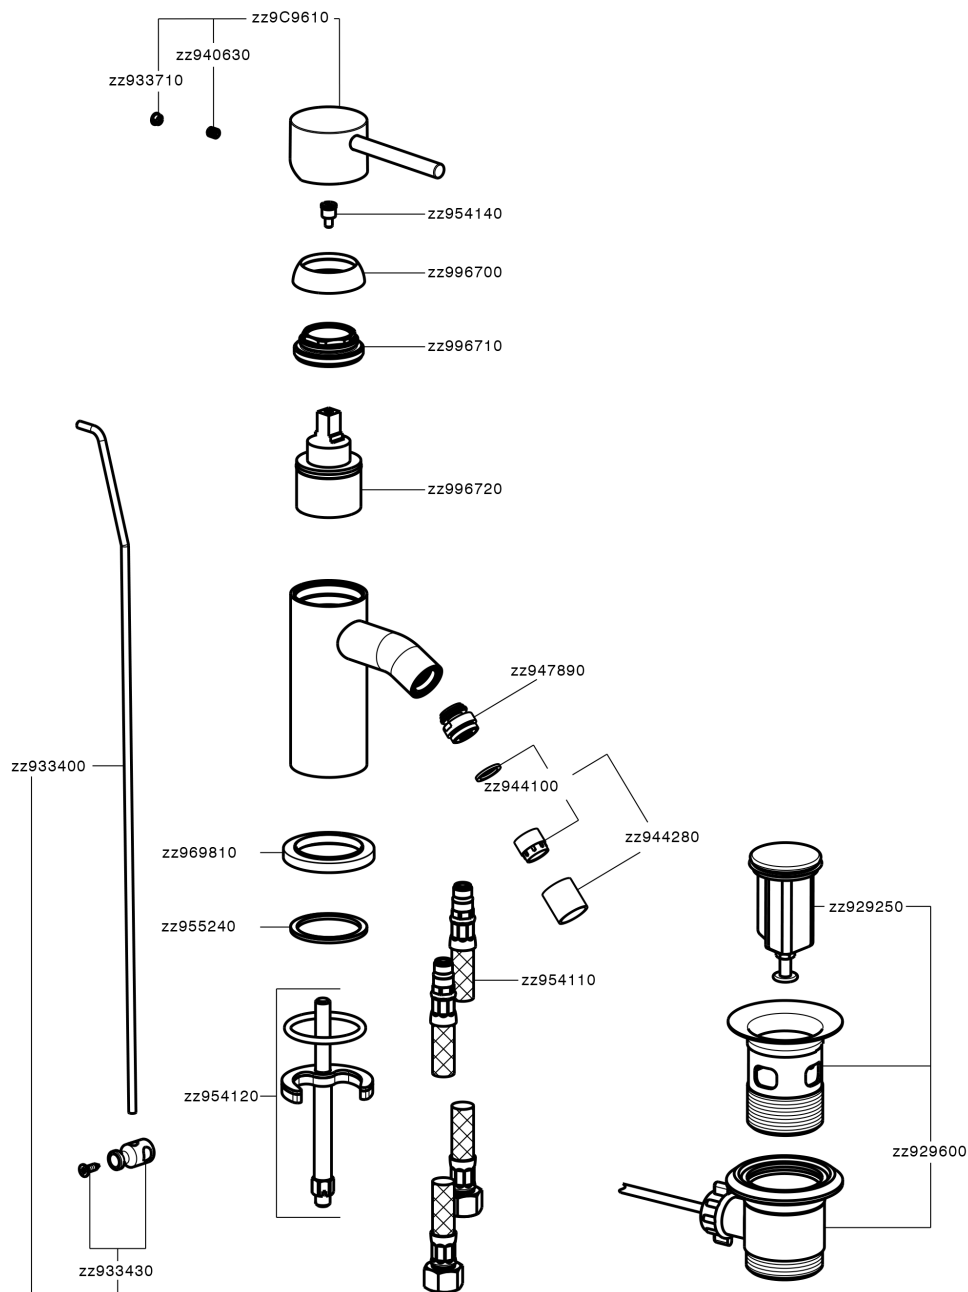

Single lever bidet mixer NUOVA KIRUNA_K2000550

K2000550

<https://en.huberitalia.com/single-lever-bidet-mixer-nuova-kiruna-k2000550>

2026-04-09