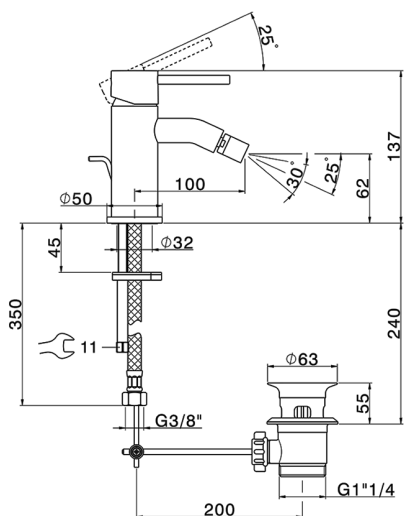

Single lever bidet mixer NUOVA KIRUNA_K2000550

MODEL **K2000550**

Single lever bidet mixer, with 1"1/4 automatic pop-up waste, G.3/8" stainless steel flexible hoses

AVAILABLE FINISHINGS

-  **21** 21 Chrome
-  **26** 26 Old Copper
-  **2F** 2F Brushed Nickel
-  **2W** 2W Brushed Gold
-  **40** 40 Matt Black
-  **4Q** 4Q Matt White

CHARACTERISTICS

Cartridge Spare Parts **ZZ99672000**

35 mm Cartridge

EcoStop

EcoStop feature limits water flow to approximately 50% of maximum output with one point of resistance on setting. Push slightly past the middle stop only when full water output is required. This will save water up to 50%.

Single lever bidet mixer NUOVA KIRUNA_K2000550

K2000550

<https://en.huberitalia.com/single-lever-bidet-mixer-nuova-kiruna-k2000550>

2026-04-09