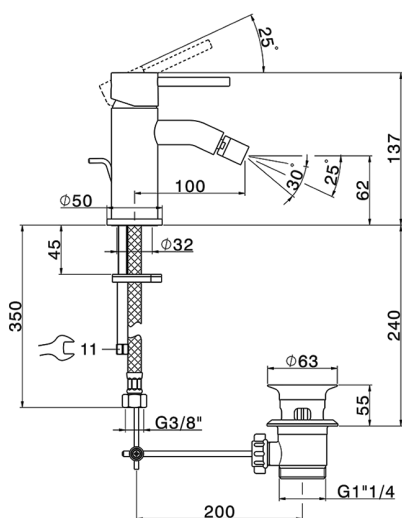

Single lever bidet mixer NUOVA KIRUNA_K2000550

MODEL **K2000550**

Single lever bidet mixer, with 1"1/4 automatic pop-up waste, G.3/8" stainless steel flexible hoses

AVAILABLE FINISHINGS

-  **21** 21 Chrome
-  **26** 26 Old Copper
-  **2F** 2F Brushed Nickel
-  **2W** 2W Brushed Gold
-  **40** 40 Matt Black
-  **4Q** 4Q Matt White

CHARACTERISTICS

Cartridge Spare Parts **ZZ99672000**

35 mm Cartridge

EcoStop

EcoStop feature limits water flow to approximately 50% of maximum output with one point of resistance on setting. Push slightly past the middle stop only when full water output is required. This will save water up to 50%.

Single lever bidet mixer NUOVA KIRUNA_K2000550

K2000550

<https://en.huberitalia.com/single-lever-bidet-mixer-nuova-kiruna-k2000550>

2026-05-25