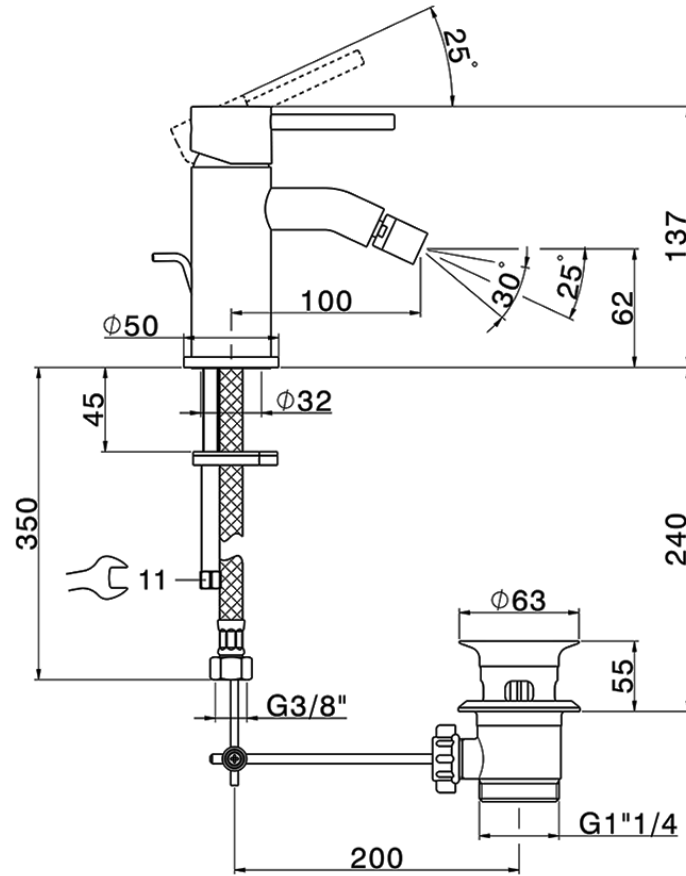

## Single lever bidet mixer NUOVA KIRUNA\_K2000550

K2000550

<https://en.huberitalia.com/single-lever-bidet-mixer-nuova-kiruna-k2000550>

2026-05-25