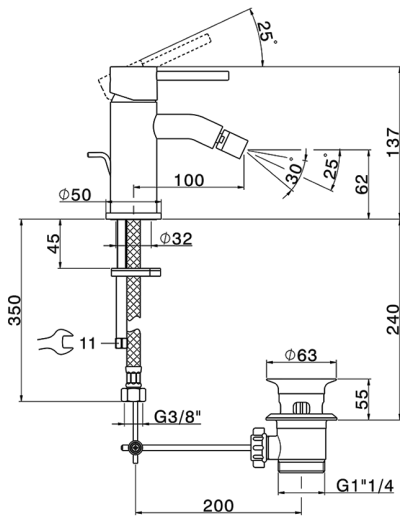

Single lever bidet mixer NUOVA KIRUNA_K2000550

MODEL **K2000550**

Single lever bidet mixer, with 1"1/4 automatic pop-up waste, G.3/8" stainless steel flexible hoses

AVAILABLE FINISHINGS

-  **21** 21 Chrome
-  **26** 26 Old Copper
-  **2F** 2F Brushed Nickel
-  **2W** 2W Brushed Gold
-  **40** 40 Matt Black
-  **4Q** 4Q Matt White

CHARACTERISTICS

Cartridge Spare Parts **ZZ99672000**

35 mm Cartridge

EcoStop

EcoStop feature limits water flow to approximately 50% of maximum output with one point of resistance on setting. Push slightly past the middle stop only when full water output is required. This will save water up to 50%.

Single lever bidet mixer NUOVA KIRUNA_K2000550

K2000550

<https://en.huberitalia.com/single-lever-bidet-mixer-nuova-kiruna-k2000550>

2026-06-28