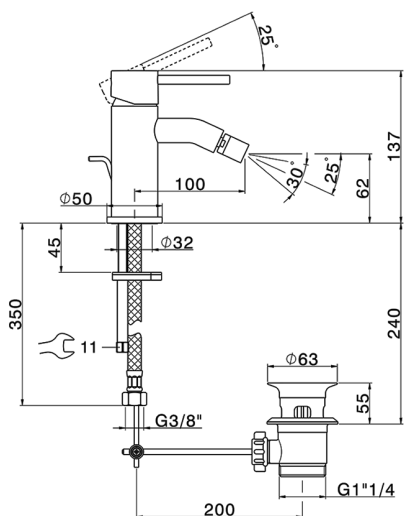

Single lever bidet mixer NUOVA KIRUNA_K2000550

MODEL **K2000550**

Single lever bidet mixer, with 1"1/4 automatic pop-up waste, G.3/8" stainless steel flexible hoses

AVAILABLE FINISHINGS

-  **21** 21 Chrome
-  **26** 26 Old Copper
-  **2F** 2F Brushed Nickel
-  **2W** 2W Brushed Gold
-  **40** 40 Matt Black
-  **4Q** 4Q Matt White

CHARACTERISTICS

Cartridge Spare Parts **ZZ99672000**

35 mm Cartridge

EcoStop

EcoStop feature limits water flow to approximately 50% of maximum output with one point of resistance on setting. Push slightly past the middle stop only when full water output is required. This will save water up to 50%.

Single lever bidet mixer NUOVA KIRUNA_K2000550

K2000550

<https://en.huberitalia.com/single-lever-bidet-mixer-nuova-kiruna-k2000550>

2026-05-25