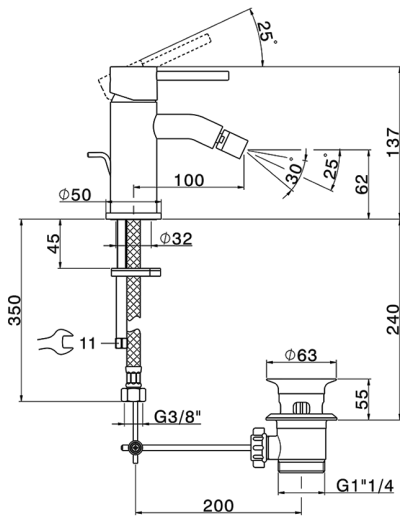

## Single lever bidet mixer NUOVA KIRUNA\_K2000550

MODEL **K2000550**

Single lever bidet mixer, with 1"1/4 automatic pop-up waste, G.3/8" stainless steel flexible hoses

### CHARACTERISTICS

Cartridge Spare Parts **ZZ99672000**

**35 mm Cartridge**

### EcoStop

EcoStop feature limits water flow to approximately 50% of maximum output with one point of resistance on setting. Push slightly past the middle stop only when full water output is required. This will save water up to 50%.