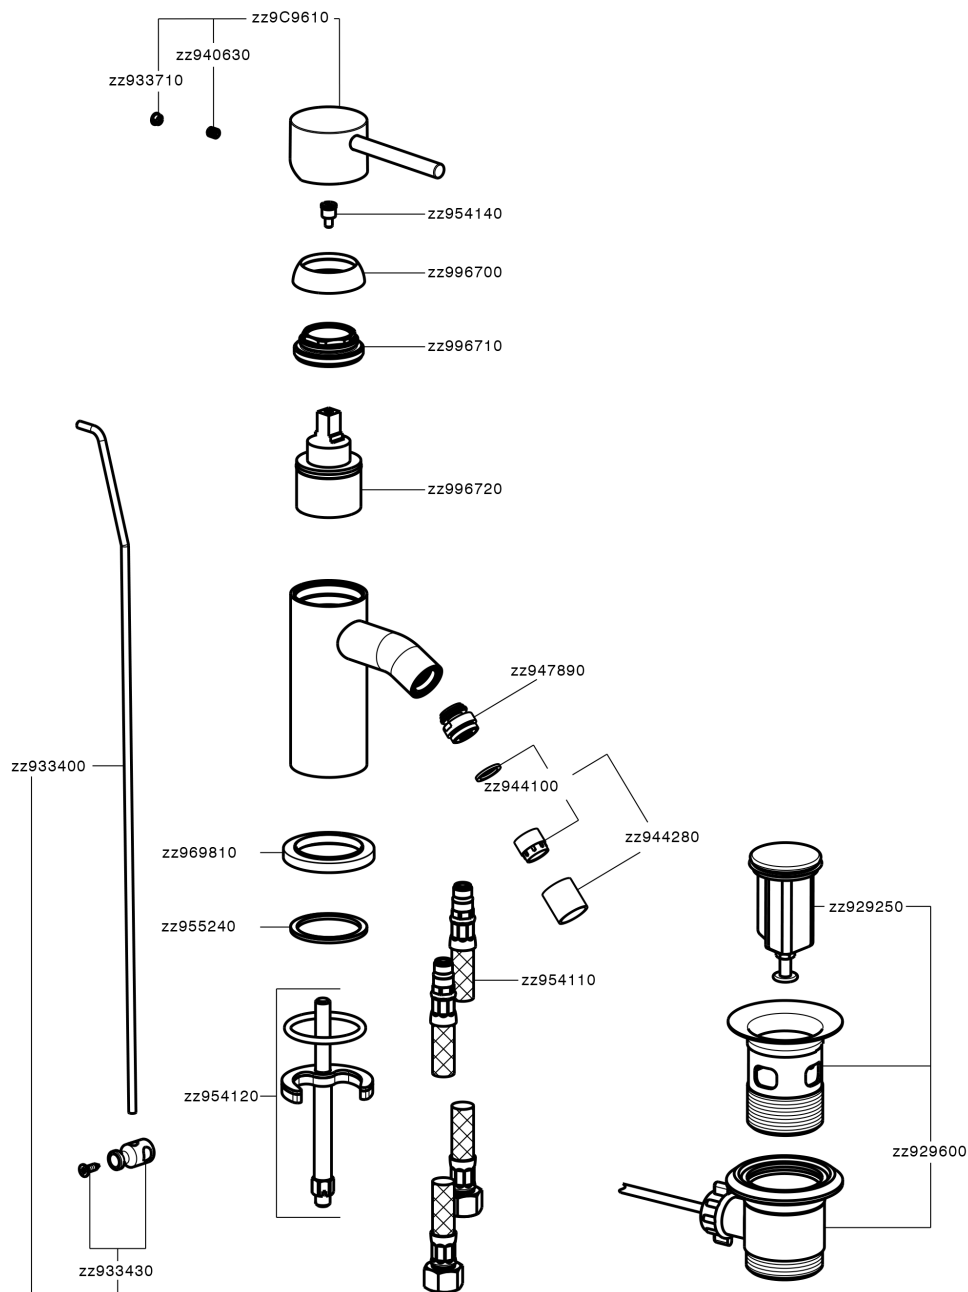

Single lever bidet mixer NUOVA KIRUNA_K2000550

K2000550

<https://en.huberitalia.com/single-lever-bidet-mixer-nuova-kiruna-k2000550>

2026-04-06