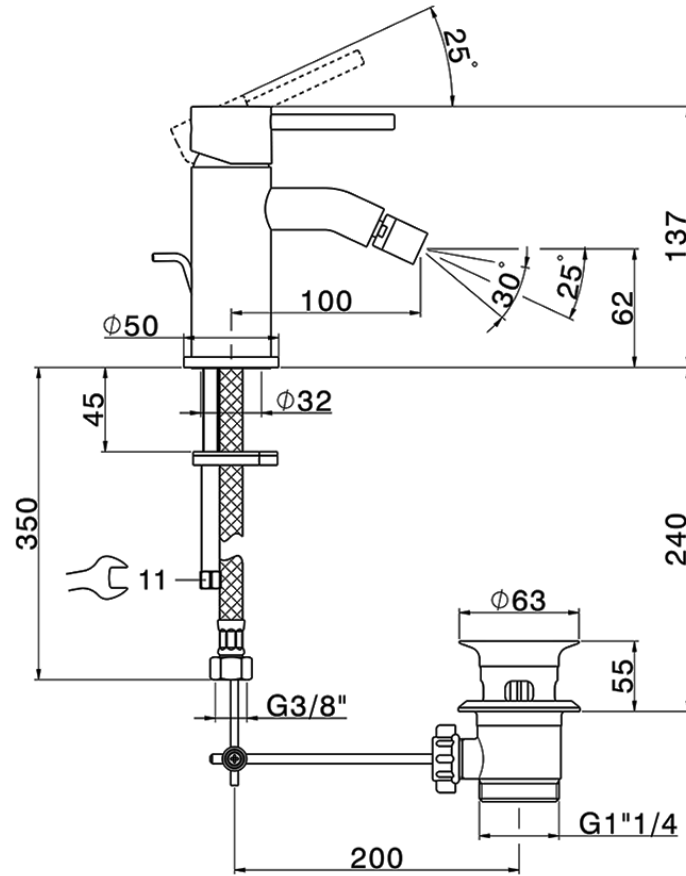

Single lever bidet mixer NUOVA KIRUNA_K2000550

K2000550

<https://en.huberitalia.com/single-lever-bidet-mixer-nuova-kiruna-k2000550>

2026-05-02