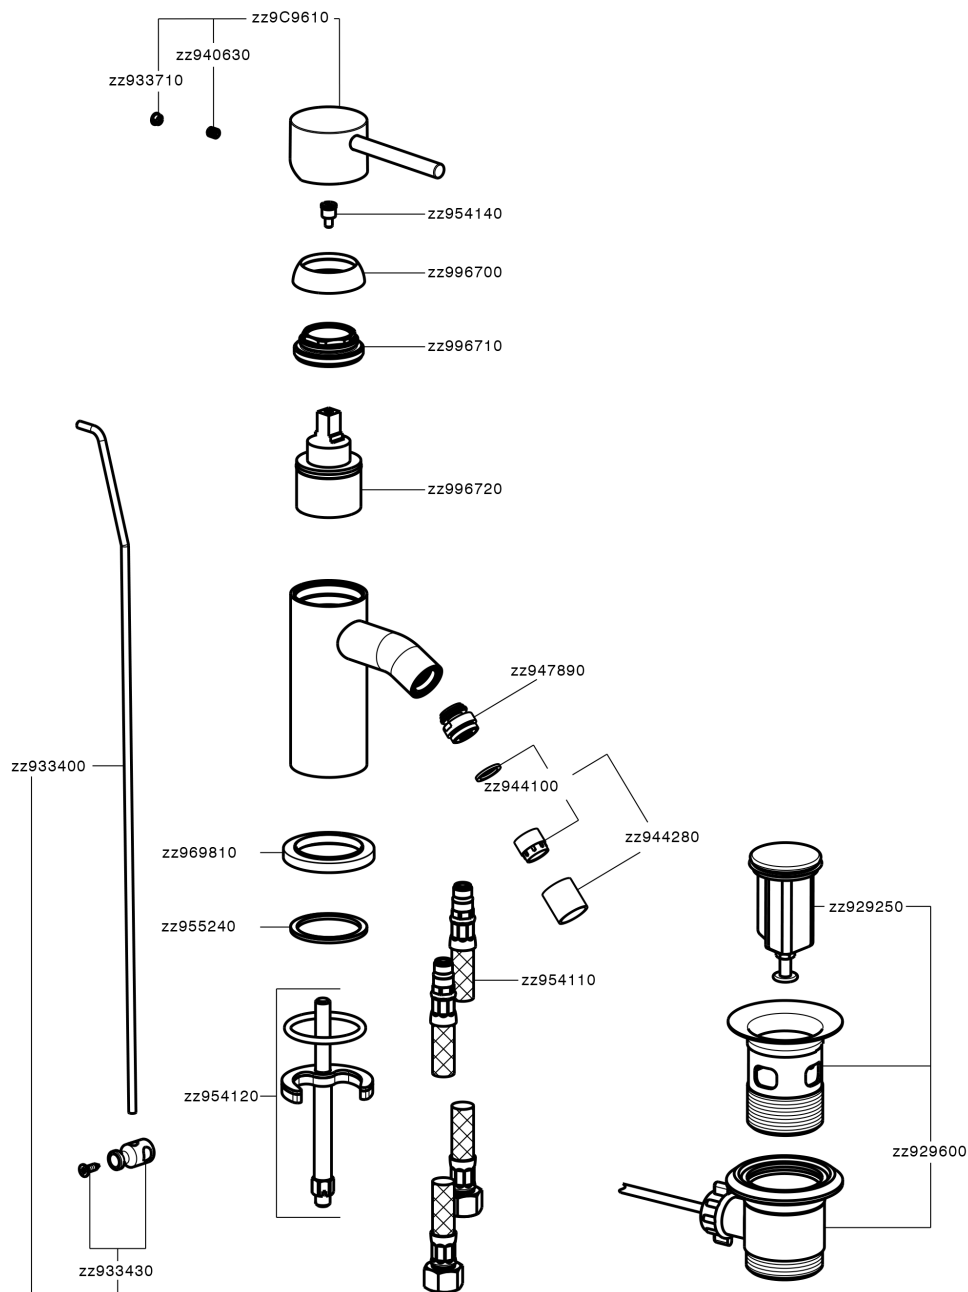

Single lever bidet mixer NUOVA KIRUNA_K2000550

K2000550

<https://en.huberitalia.com/single-lever-bidet-mixer-nuova-kiruna-k2000550>

2026-06-27