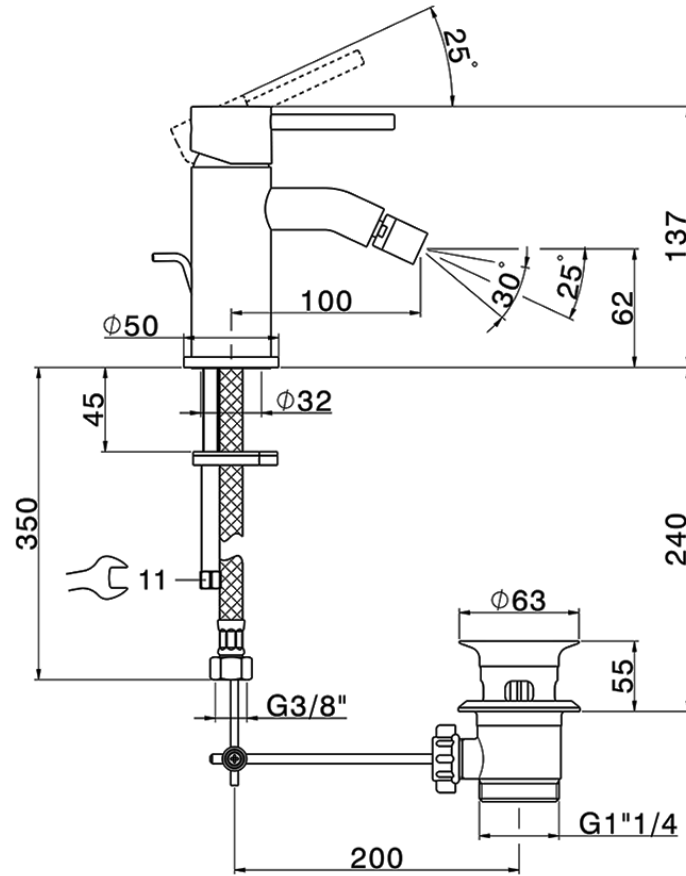

## Single lever bidet mixer NUOVA KIRUNA\_K2000550

K2000550

<https://en.huberitalia.com/single-lever-bidet-mixer-nuova-kiruna-k2000550>

2026-06-26