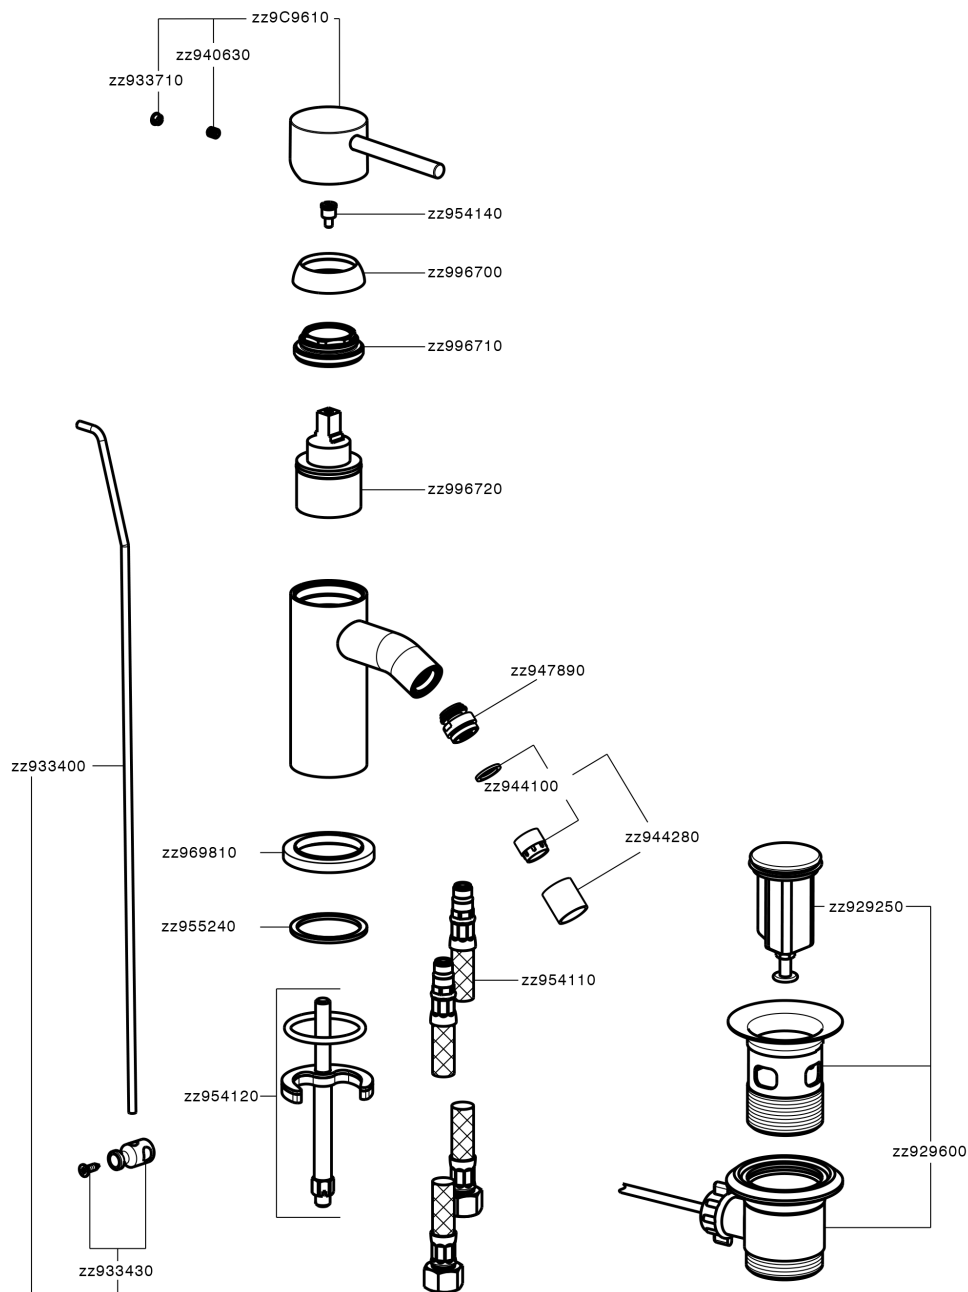

Single lever bidet mixer NUOVA KIRUNA_K2000550

K2000550

<https://en.huberitalia.com/single-lever-bidet-mixer-nuova-kiruna-k2000550>

2026-05-02