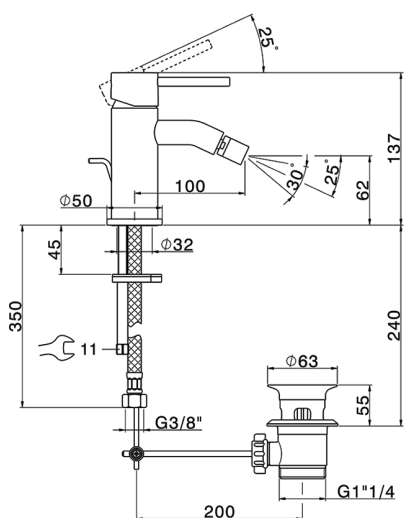

Single lever bidet mixer NUOVA KIRUNA_K2000550

MODEL **K2000550**

Single lever bidet mixer, with 1"1/4 automatic pop-up waste, G.3/8" stainless steel flexible hoses

AVAILABLE FINISHINGS

-  **21** 21 Chrome
-  **26** 26 Old Copper
-  **2F** 2F Brushed Nickel
-  **2W** 2W Brushed Gold
-  **40** 40 Matt Black
-  **4Q** 4Q Matt White

CHARACTERISTICS

Cartridge Spare Parts **ZZ99672000**

35 mm Cartridge

EcoStop

EcoStop feature limits water flow to approximately 50% of maximum output with one point of resistance on setting. Push slightly past the middle stop only when full water output is required. This will save water up to 50%.

Single lever bidet mixer NUOVA KIRUNA_K2000550

K2000550

<https://en.huberitalia.com/single-lever-bidet-mixer-nuova-kiruna-k2000550>

2026-05-02