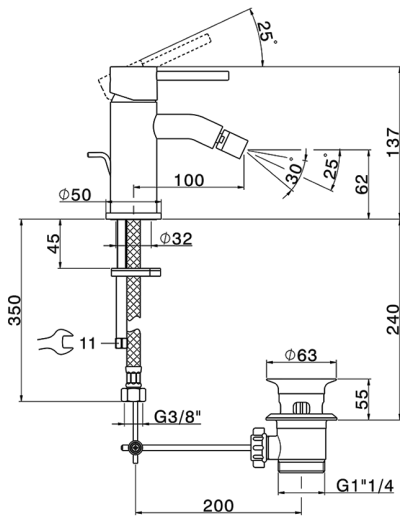

Single lever bidet mixer NUOVA KIRUNA_K2000550

MODEL **K2000550**

Single lever bidet mixer, with 1"1/4 automatic pop-up waste, G.3/8" stainless steel flexible hoses

AVAILABLE FINISHINGS

-  **21** 21 Chrome
-  **26** 26 Old Copper
-  **2F** 2F Brushed Nickel
-  **2W** 2W Brushed Gold
-  **40** 40 Matt Black
-  **4Q** 4Q Matt White

CHARACTERISTICS

Cartridge Spare Parts **ZZ99672000**

35 mm Cartridge

EcoStop

EcoStop feature limits water flow to approximately 50% of maximum output with one point of resistance on setting. Push slightly past the middle stop only when full water output is required. This will save water up to 50%.

Single lever bidet mixer NUOVA KIRUNA_K2000550

K2000550

<https://en.huberitalia.com/single-lever-bidet-mixer-nuova-kiruna-k2000550>

2026-06-26