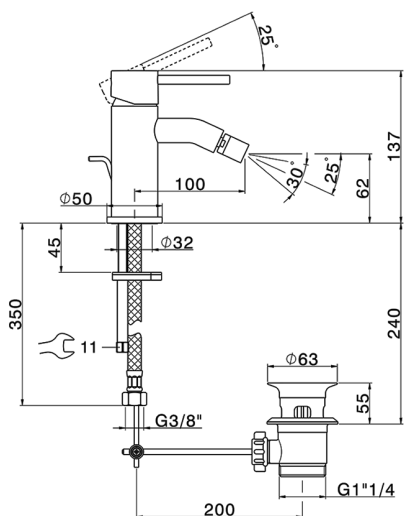

Single lever bidet mixer NUOVA KIRUNA_K2000550

MODEL **K2000550**

Single lever bidet mixer, with 1"1/4 automatic pop-up waste, G.3/8" stainless steel flexible hoses

AVAILABLE FINISHINGS

-  **21** 21 Chrome
-  **26** 26 Old Copper
-  **2F** 2F Brushed Nickel
-  **2W** 2W Brushed Gold
-  **40** 40 Matt Black
-  **4Q** 4Q Matt White

CHARACTERISTICS

Cartridge Spare Parts **ZZ99672000**

35 mm Cartridge

EcoStop

EcoStop feature limits water flow to approximately 50% of maximum output with one point of resistance on setting. Push slightly past the middle stop only when full water output is required. This will save water up to 50%.

Single lever bidet mixer NUOVA KIRUNA_K2000550

K2000550

<https://en.huberitalia.com/single-lever-bidet-mixer-nuova-kiruna-k2000550>

2026-06-29