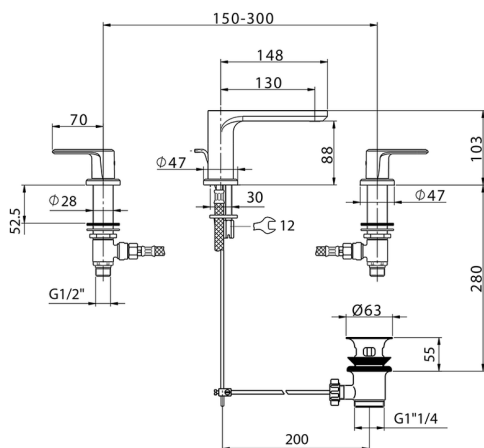

Washbasin 3-holes mixer LEVITY_LY001020

MODEL **LY001020**

Washbasin 3-holes mixer, with automatic 1"1/4 automatic pop-up waste

AVAILABLE FINISHINGS

- **21** 21 Chrome
- **2B** 2B Polished Nickel
- **2F** 2F Brushed Nickel
- **40** 40 Matt Black
- **4Q** 4Q Matt White

CHARACTERISTICS

2026-06-10