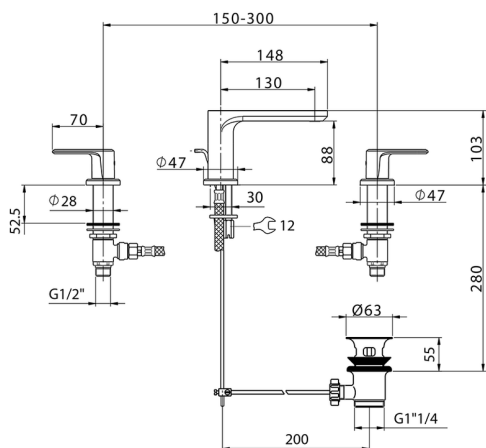

Washbasin 3-holes mixer LEVITY_LY001020

MODEL **LY001020**

Washbasin 3-holes mixer, with automatic 1"1/4 automatic pop-up waste

AVAILABLE FINISHINGS

-  **21** 21 Chrome
-  **2B** 2B Polished Nickel
-  **2F** 2F Brushed Nickel
-  **40** 40 Matt Black
-  **4Q** 4Q Matt White