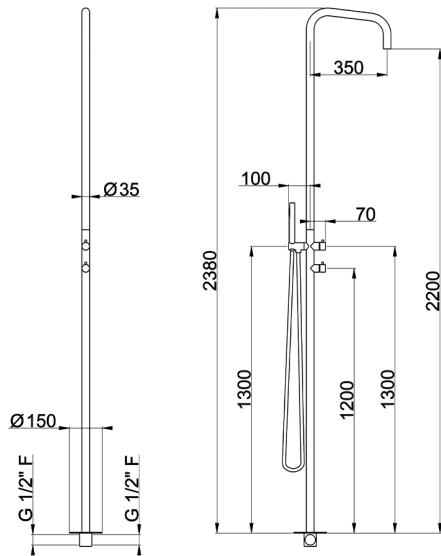

Free Standing Progressive Shower Column COLLETTIVITÀ_LX005100

MODEL **LX005100**

Free Standing Progressive Shower Column, 2-outlet diverter, for Indoor/Outdoor use, with rain spray aerator, D.23 mm INOX minimalistic one spray handshower, INOX AISI 316L

AVAILABLE FINISHINGS

D1 D1 Brushed Inox

CHARACTERISTICS

Cartridge Spare Parts **ZZ9E521000 - ZZ9E523000**

25 mm Progressive single-lever cartridge

2026-06-13