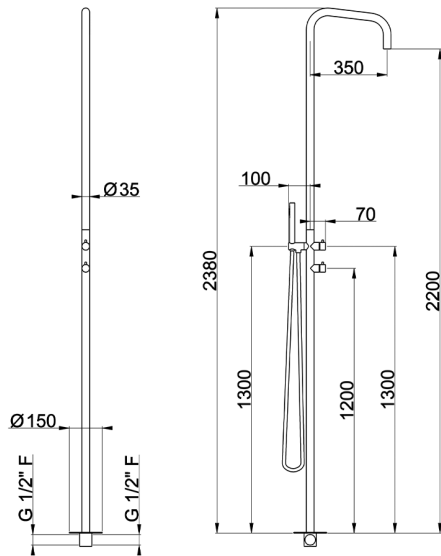

Free Standing Progressive Shower Column COLLETTIVITÀ_LX005100

MODEL **LX005100**

Free Standing Progressive Shower Column, 2-outlet diverter, for Indoor/Outdoor use, with rain spray aerator, D.23 mm INOX minimalistic one spray handshower, INOX AISI 316L

AVAILABLE FINISHINGS

D1 D1 Brushed Inox

CHARACTERISTICS

Cartridge Spare Parts **ZZ9E521000 - ZZ9E523000**

25 mm Progressive single-lever cartridge

2026-04-05