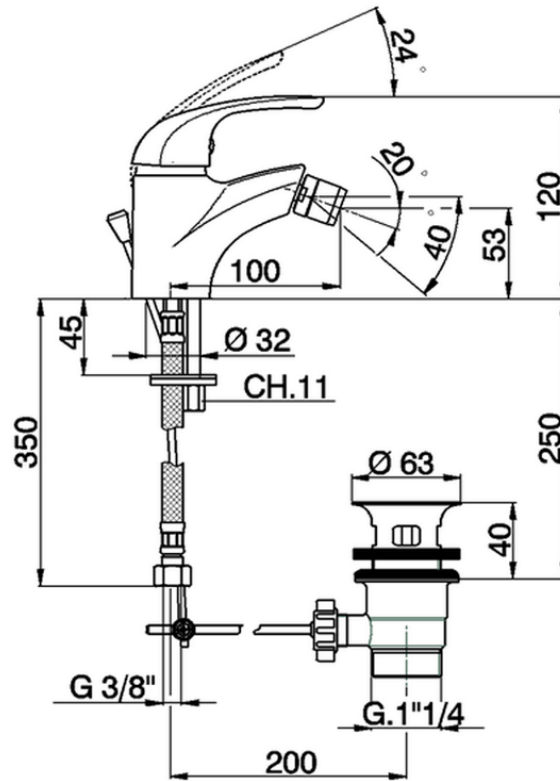

Single lever bidet mixer NORMA_NM000551

NM000551

<https://en.huberitalia.com/single-lever-bidet-mixer-norma-nm000551>

2026-06-26