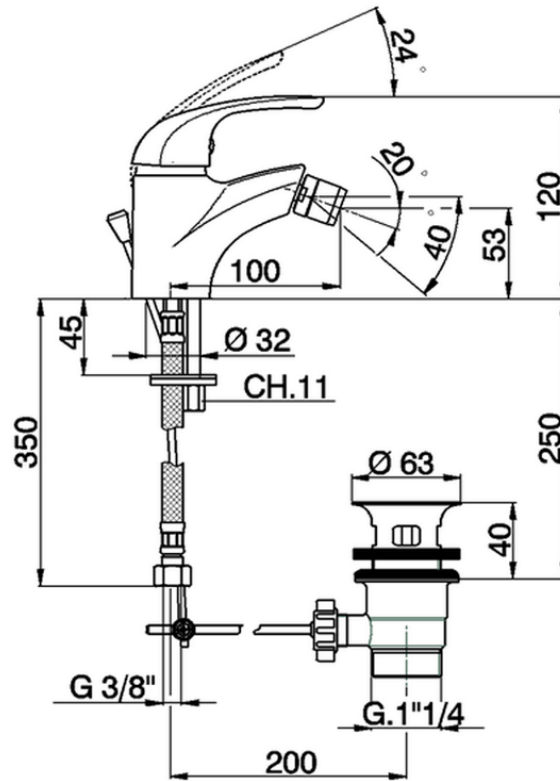

Single lever bidet mixer NORMA\_NM000551

NM000551

<https://en.huberitalia.com/single-lever-bidet-mixer-norma-nm000551>

2026-04-25