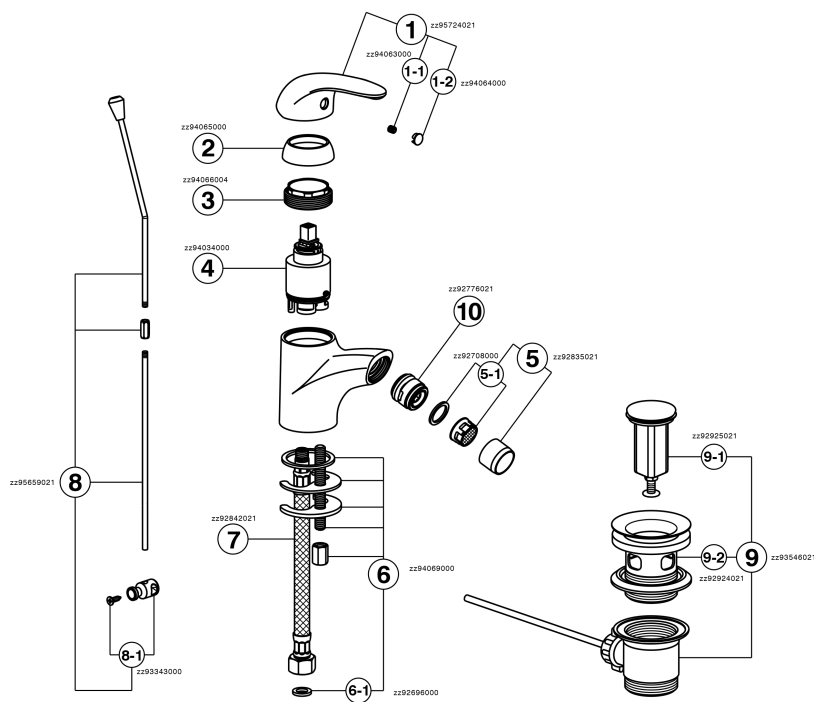

Single lever bidet mixer NORMA_NM00551

NM000551

<https://en.huberitalia.com/single-lever-bidet-mixer-norma-nm000551>

2026-04-25