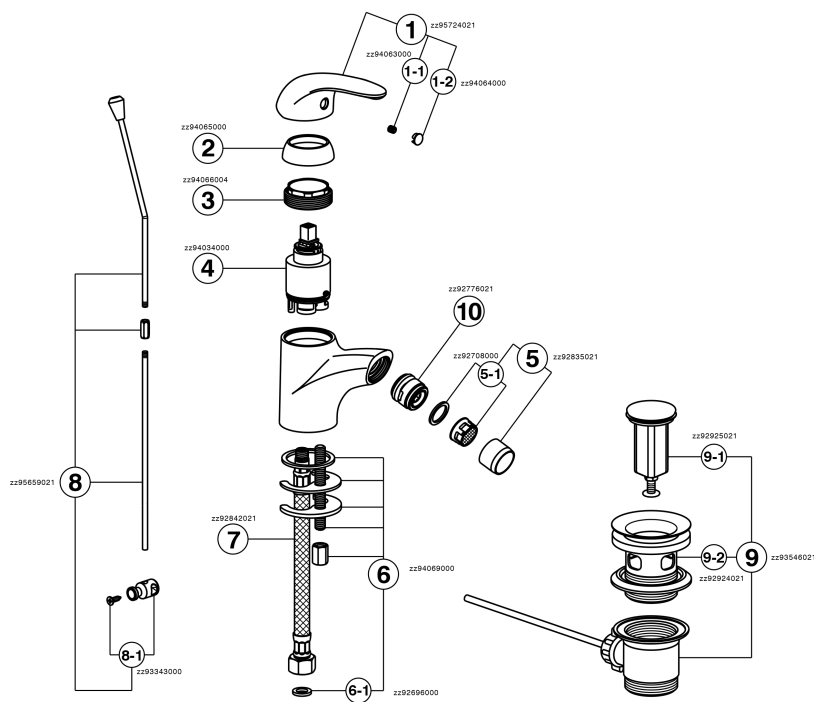

## Single lever bidet mixer NORMA\_NM000551

NM000551

<https://en.huberitalia.com/single-lever-bidet-mixer-norma-nm000551>

2026-06-26