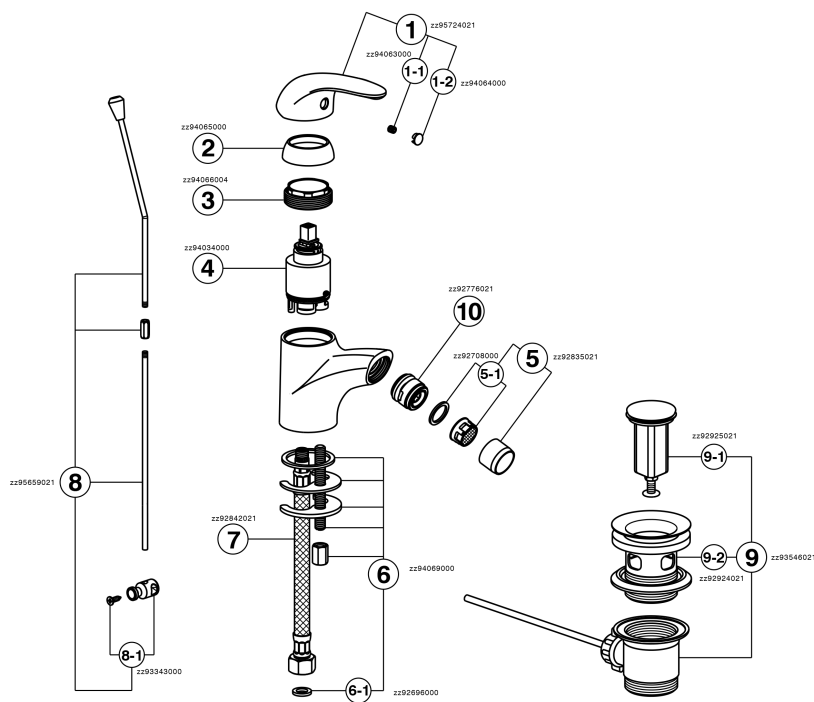

Single lever bidet mixer NORMA_NM000551

MODEL **NM000551**

Single lever bidet mixer, with 1"1/4 automatic pop up waste, G.3/8" stainless steel flexible hoses

AVAILABLE FINISHINGS

21 21 Chrome

CHARACTERISTICS

Cartridge Spare Parts **ZZ94034000**

35 mm Cartridge

Single lever bidet mixer NORMA_NM000551

NM000551

<https://en.huberitalia.com/single-lever-bidet-mixer-norma-nm000551>

2026-05-16