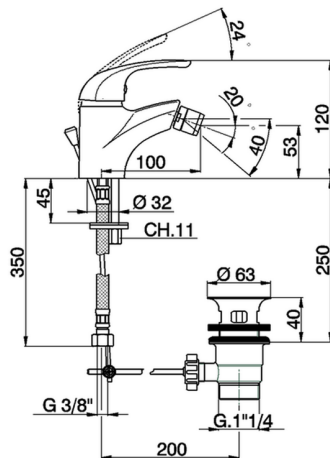

Single lever bidet mixer NORMA_NM000551

MODEL **NM000551**

Single lever bidet mixer, with 1"1/4 automatic pop up waste, G.3/8" stainless steel flexible hoses

AVAILABLE FINISHINGS

CHARACTERISTICS

Cartridge Spare Parts **ZZ94034000**

35 mm Cartridge

Single lever bidet mixer NORMA_NM00551

NM000551

<https://en.huberitalia.com/single-lever-bidet-mixer-norma-nm000551>

2026-04-25