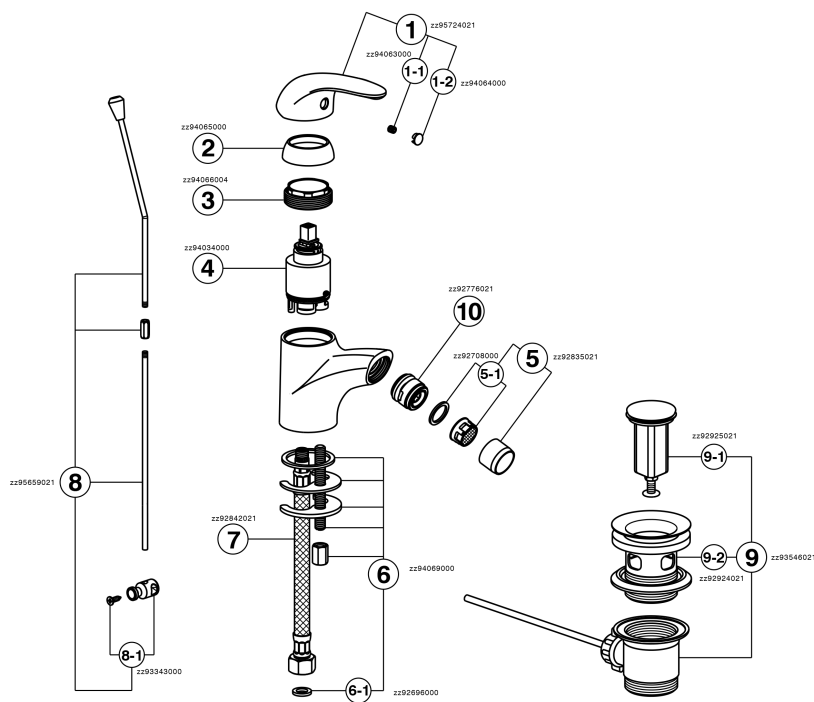

Single lever bidet mixer NORMA_NM000551

MODEL **NM000551**

Single lever bidet mixer, with 1"1/4 automatic pop up waste, G.3/8" stainless steel flexible hoses

AVAILABLE FINISHINGS

CHARACTERISTICS

Cartridge Spare Parts **ZZ94034000**

35 mm Cartridge

Single lever bidet mixer NORMA_NM00551

NM000551

<https://en.huberitalia.com/single-lever-bidet-mixer-norma-nm000551>

2026-04-25