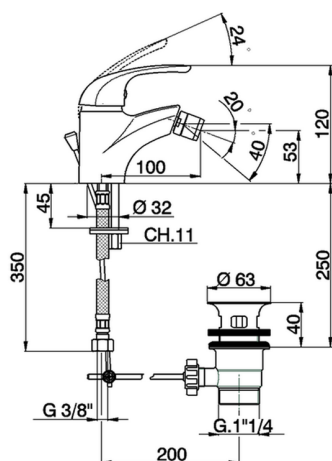

Single lever bidet mixer NORMA_NM000551

MODEL **NM000551**

Single lever bidet mixer, with 1"1/4 automatic pop up waste, G.3/8" stainless steel flexible hoses

AVAILABLE FINISHINGS

21 21 Chrome

CHARACTERISTICS

Cartridge Spare Parts **ZZ94034000**

35 mm Cartridge

Single lever bidet mixer NORMA_NM000551

NM000551

<https://en.huberitalia.com/single-lever-bidet-mixer-norma-nm000551>

2026-05-16