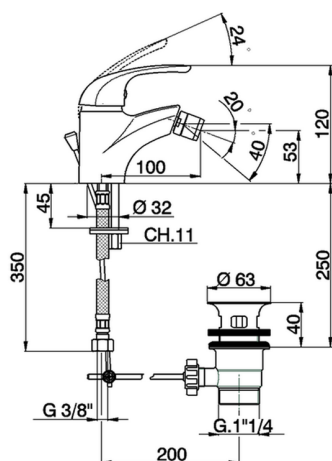

## Single lever bidet mixer NORMA\_NM000551

MODEL **NM000551**

Single lever bidet mixer, with 1"1/4 automatic pop up waste, G.3/8" stainless steel flexible hoses

AVAILABLE FINISHINGS

**21** 21 Chrome

CHARACTERISTICS

Cartridge Spare Parts **ZZ94034000**

**35 mm Cartridge**

## Single lever bidet mixer NORMA\_NM000551

NM000551

<https://en.huberitalia.com/single-lever-bidet-mixer-norma-nm000551>

2026-06-26