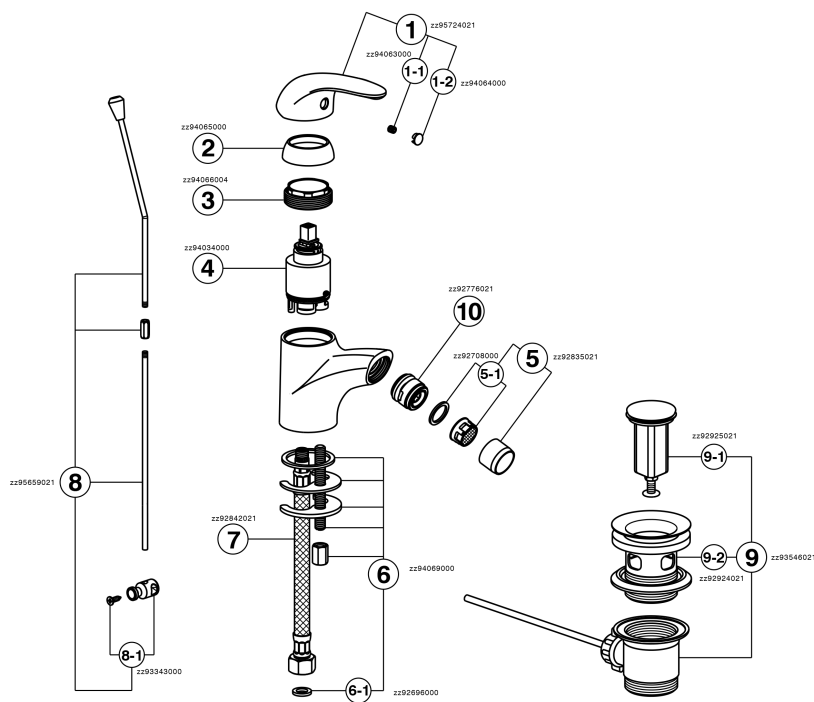

## Single lever bidet mixer NORMA\_NM000551

MODEL **NM000551**

Single lever bidet mixer, with 1"1/4 automatic pop up waste, G.3/8" stainless steel flexible hoses

AVAILABLE FINISHINGS

**21** 21 Chrome

CHARACTERISTICS

Cartridge Spare Parts **ZZ94034000**

**35 mm Cartridge**

## Single lever bidet mixer NORMA\_NM000551

NM000551

<https://en.huberitalia.com/single-lever-bidet-mixer-norma-nm000551>

2026-06-26