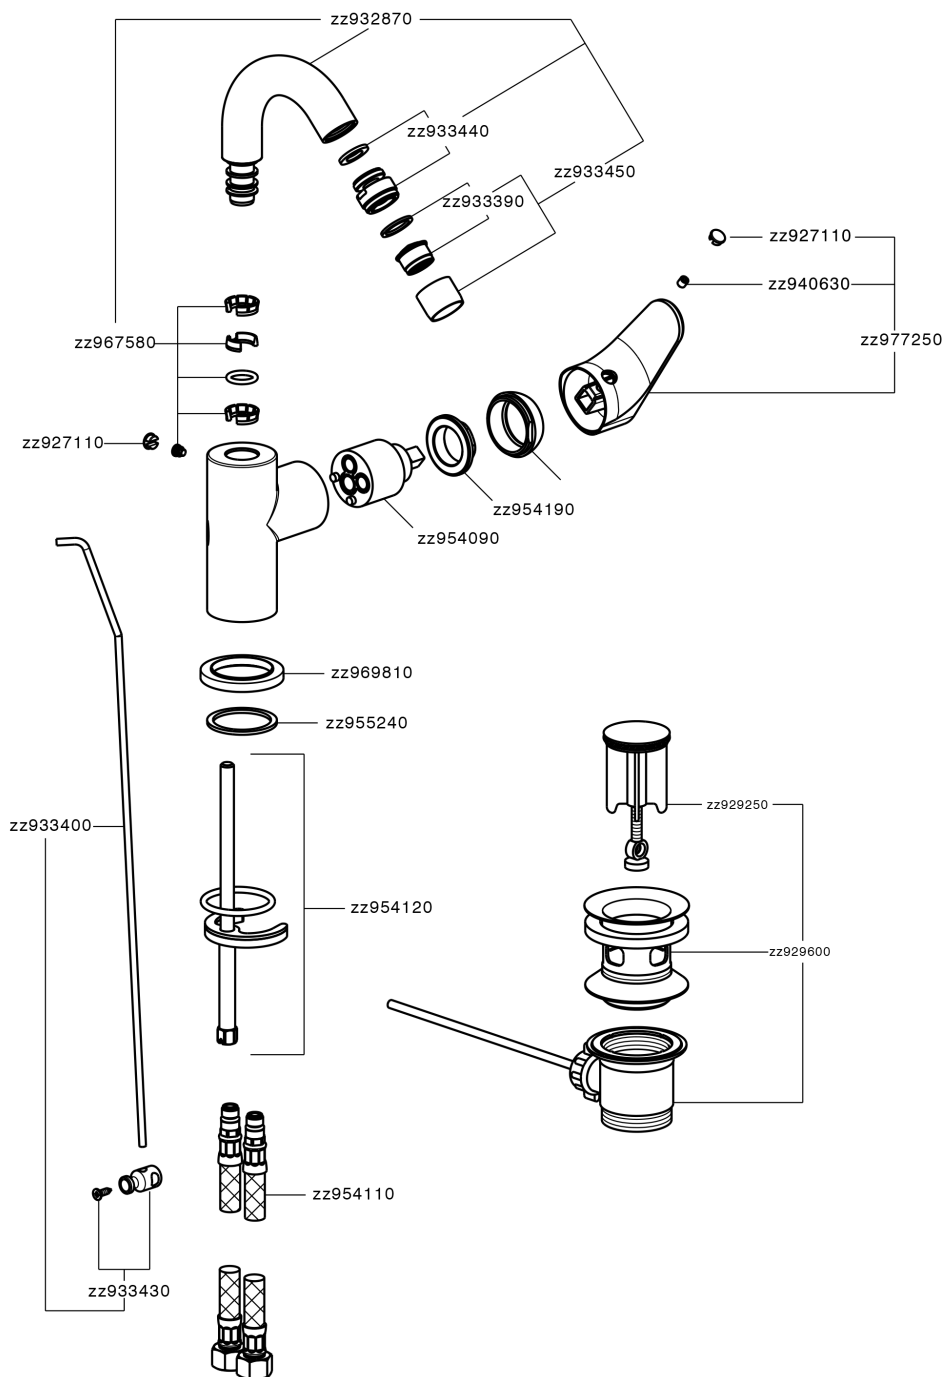

Single lever bidet mixer EnergySave H3_AH002555

MODEL **AH002555**

Single lever bidet mixer EnergySave, swivel spout, with 1"1/4 automatic pop-up waste, G.3/8" stainless steel flexible hose

AVAILABLE FINISHINGS

-  **21** 21 Chrome
-  **2F** 2F Brushed Nickel
-  **40** 40 Matt Black

CHARACTERISTICS

Cartridge Spare Parts **ZZ95409000**

35 mm Cartridge

EcoStop

EcoStop feature limits water flow to approximately 50% of maximum output with one point of resistance on setting. Push slightly past the middle stop only when full water output is required. This will save water up to 50%.

EnergySave

Thanks to the EnergySave device, only cold water will be drawn if the lever is operated in the central position, so that the water heater will not be engaged and no hot water wasted, leading to considerable savings in energy and costs. The temperature can be adjusted by rotating the lever to the left, until the desired temperature is reached.

Single lever bidet mixer EnergySave H3_AH002555

AH002555

<https://en.huberitalia.com/single-lever-bidet-mixer-energysave-h3-ah002555>

2024-11-15