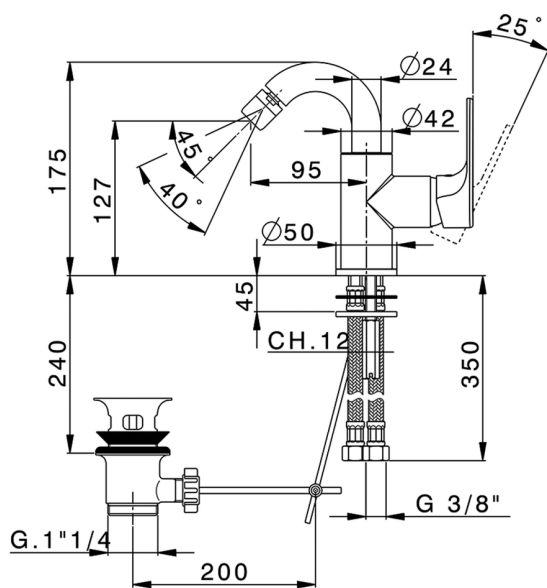

Single lever bidet mixer EnergySave H3_AH002555

MODEL **AH002555**

Single lever bidet mixer EnergySave, swivel spout, with 1"1/4 automatic pop-up waste, G.3/8" stainless steel flexible hose

AVAILABLE FINISHINGS

-  **21** 21 Chrome
-  **2F** 2F Brushed Nickel
-  **40** 40 Matt Black

CHARACTERISTICS

Cartridge Spare Parts **ZZ95409000**

35 mm Cartridge

EcoStop

EcoStop feature limits water flow to approximately 50% of maximum output with one point of resistance on setting. Push slightly past the middle stop only when full water output is required. This will save water up to 50%.

EnergySave

Thanks to the EnergySave device, only cold water will be drawn if the lever is operated in the central position, so that the water heater will not be engaged and no hot water wasted, leading to considerable savings in energy and costs. The temperature can be adjusted by rotating the lever to the left, until the desired temperature is reached.

Single lever bidet mixer EnergySave H3_AH002555

AH002555

<https://en.huberitalia.com/single-lever-bidet-mixer-energysave-h3-ah002555>

2024-11-15