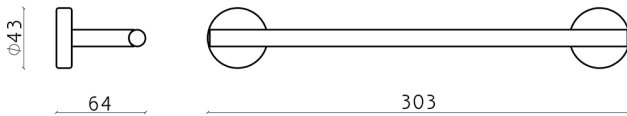

Towel holder LYNOX_LX090104

MODEL **LX090104**

Towel holder, Inox AISI 304

AVAILABLE FINISHINGS

D1 D1 Brushed Inox

CHARACTERISTICS

2024-12-18