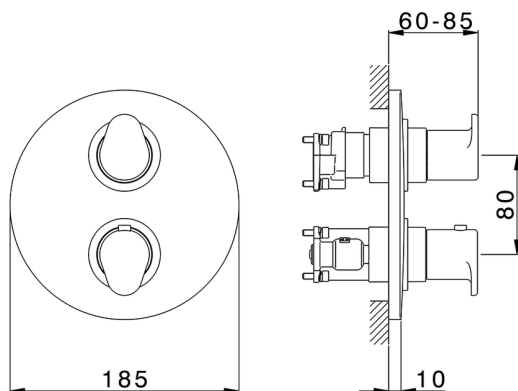

Exposed part for Thermostatic One Box Valve H3_H30BT030

MODEL **H30BT030**

Exposed part for Thermostatic One Box Valve, with 1-2-3 outlet devia stop, Minimum depth of installation: 67 mm, without concealed part, for items ZB00B030-ZB00B031

AVAILABLE FINISHINGS

- 
21 21 Chrome
- 
2F 2F Brushed Nickel
- 
40 40 Matt Black

CHARACTERISTICS

Cartridge Spare Parts **24.04A.PP**

8x20 Plus P Thermostatic Valve

Installation **Concealed**

Required concealed parts **ZB00B031**